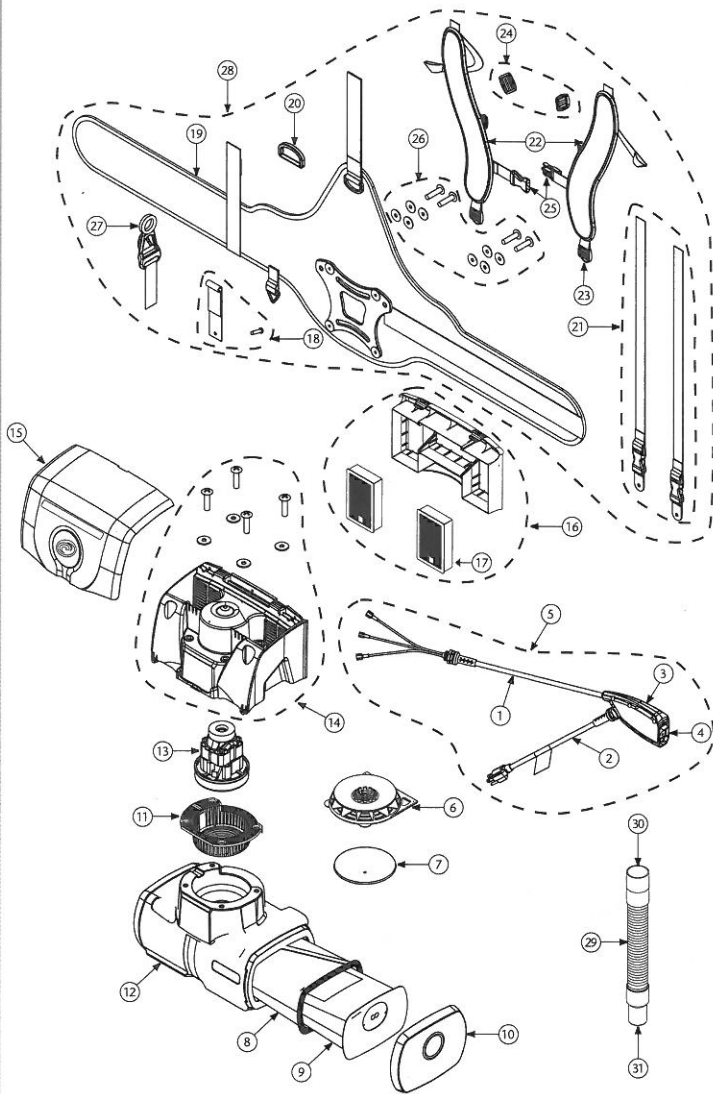

# SUPER HALFVAC/SUPER HALFVAC PRO PARTS

No.	Product Name	Qty	List Price
1	834675 Switch Cord Assembly	1 ea.	\$5.54
	107044 Switch Cord Assembly (old version)	1 ea.	16.28
2	834676 Power Cord Assembly	1 ea.	4.32
	107042 Power Cord Assembly (old version)	1 ea.	19.03
3	107043 Switch Box	1 ea.	17.61
4	106066 On/Off Switch	1 ea.	7.14
5	834674 Switch and Power Cord Assembly (includes: #1 - 4)	1 set	13.38
	107041 Switch and Power Cord Assembly (old version)	1 set	55.76
6	107054 Plastic Dome Filter	1 ea.	7.88
7	107060 Foam Filter Media	1 ea.	1.32
8	107040 Micro Cloth Filter	1 ea.	24.45
9	106973 Intercept Micro Filter (closed collar)	10/pk.	24.47
	106960 Intercept Micro Filter (open collar)	10/pk.	20.80
10	834343 End Cap	1 ea.	6.75
	107053 End Cap (old version)	1 ea.	15.32
11	834339 Vibration Dampener	1 ea.	7.65
	107055 Vibration Dampener (old version)	1 ea.	5.02
12	510212 Bag Housing w/Decals	1 ea.	94.95
	107056 Bag Housing w/Decals (old version)	1 ea.	40.94
13	510213 Motor Assembly	1 ea.	73.20
	107046 Motor Assembly (old version)	1 ea.	103.90
	107083 Thermal Protector (old version)	1 ea.	14.39
	107045 Wire Kit (old version)	1 ea.	4.04
14	510227 Upper Housing w/Screws & Washers	1 set	48.75
	107057 Upper Housing w/Screws & Washers (old version)	1 set	37.75
15	510214 Overlap Housing w/Screws	1 set	31.76
	107058 Overlap Housing w/Screws (old version)	1 set	31.76
16	834333 HEPA Filter Housing w/2 HEPA Cartridges (includes: #17)	1 ea.	39.95
	107059 HEPA Filter Housing	1 ea.	13.18
17	107005 HEPA Cartridge	1 ea.	5.78
18	107048 Stabilization Strap w/Screw	1 ea.	1.63
19	107047 Waist Belt w/Plate	1 ea.	54.97
20	107051 D-Ring	1 ea.	0.72
21	107049 Length Adjustment Strap Kit w/Buckles	1 set	9.33
22	100356 Shoulder Strap Assembly (includes: #23 - 26)	1 set	17.05
23	100357 Shoulder Strap Plastic Adj. Buckle (Bottom)	1 ea.	0.99
24	100358 Shoulder Strap Plastic Adj. Buckle (Top)	1 ea.	0.99
25	103627 Sternum Strap Buckles (Latch & Keeper)	1 set	2.10
26	107052 Waist Belt Assembly & Upper Housing Screw Kit	1 set	7.13
27	102604 Cord Holder	1 ea.	8.77
28	107050 Waist Belt, Complete, w/Mounting Hardware (includes: #18 - 27)	1 set	81.74
29	101184 Stretch Hose w/Cuffs 1 1/4" (Black)	1 ea.	22.96
	101705 Stretch Hose w/Cuffs 1 1/2" (Black)	1 ea.	28.51
30	101437 Replacement Fixed Hose Cuff (Black) 1 1/2" - 1 1/4"	1 ea.	5.60
31	101436 Replacement Swivel Cuff (Black) 1 1/4"	1 ea.	7.85
	107220 Replacement Swivel Cuff (Black) 1 1/2"	1 ea.	6.41
	101678 50' Extension Cord (Not Shown)	1 ea.	32.60