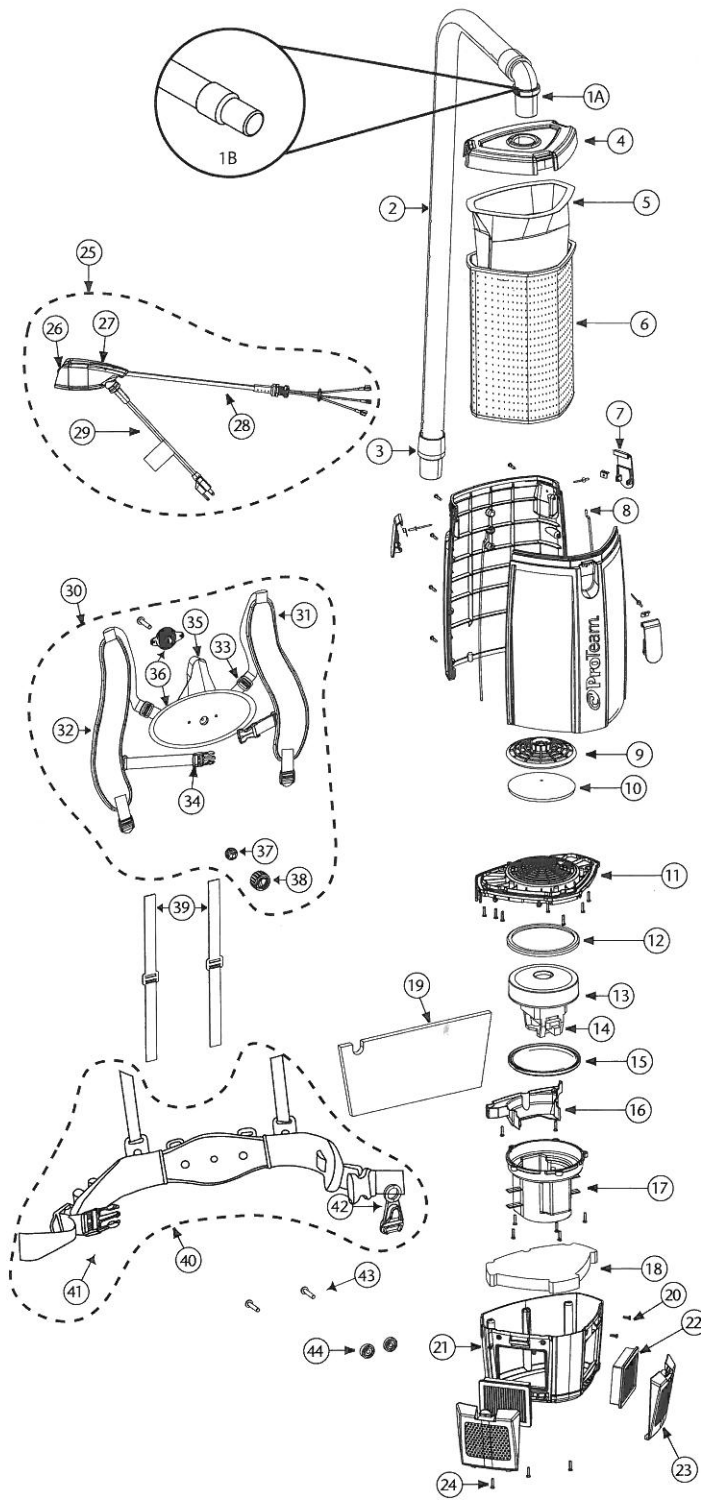

# SUPER COACH PRO 6 & 10/PROVAC FS 6 PARTS

No.	Product Name	Qty	List Price
1A	101928 Replacement Double Swivel Elbow Cuff	1 ea.	\$ 9.06
1B	100694 Replacement Double Swivel Straight Cuff (PV FS)	1 ea.	9.06
2	103048 Static-Dissipating Hose w/Cuffs	1 ea.	24.93
	100505 Static-Dissipating Hose w/Straight Cuffs (PV FS)	1 ea.	24.93
3	100694 Replacement Swivel Cuff 1 1/2"	1 ea.	5.39
4	833948 Purple Cap	1 ea.	34.10
	833948-1 Black Cap (PV FS)	1 ea.	34.10
5	107313 Intercept Micro Filter (SCP 10)	10/pk	20.80
	107314 Intercept Micro Filter (SCP 6 & PV FS)	10/pk	15.60
6	834000 Micro Cloth Filter (SCP 10)	1 ea.	29.60
	834072 Micro Cloth Filter (SCP 6 & PV FS)	1 ea.	24.45
7	510179 Latch and Retainer w/Lock Nut & Screw	1 set	7.29
8	510180 Gasket for Tank (SCP 10)	2 ea.	4.59
	510181 Gasket for Tank (SCP 6 & PV FS)	2 ea.	3.38
9	510183 Dome Filter w/Foam Media (includes: 10)	1 set	7.88
10	510184 Foam Filter Media for Dome Filter	1 ea.	2.39
11	510193 Upper Motor Support w/Gasket	1 set	4.99
12	833951 Upper Motor Gasket	1 ea.	2.80
13	834036 Motor/Fan (120 V)	1 ea.	118.24
14	101720 Carbon Brush Set	1 set	20.98
15	833952 Lower Motor Gasket	1 ea.	2.50
16	510185 Cover Wire w/ 2 screws	1 set	2.56
17	510194 Lower Motor Support (5 screws)	1 set	13.11
18	834042 Triangular Lower Foam Pad	1 ea.	2.89
19	834043 Rectangular Upper Foam Pad	1 ea.	2.31
20	808380-0 Screw Pan CR #8 x 1/2"	1 ea.	.16
21	510188 Housing Assembly Lower w/Screws	1 set	21.50
22	107315 HEPA Filter (2 pack)	1 set	11.54
23	833954 Exhaust Filter Door	1 ea.	6.99
24	808380-22 Screw Pan CR #8 x 3/4"	1 ea.	.16
25	834037 Switch Cord and Power Cord Assembly (includes: 26-29)	1 set	55.76
26	106066 On/Off Switch	1 ea.	7.14
27	107043 Switch Box	1 set	17.61
28	834038 Pigtail Assembly	1 set	16.28
29	834165 Power Cord Assembly	1 set	19.03
30	510190 Upper Harness Assembly (includes: 31-38)	1 set	65.58
31	834058 Shoulder & Sternum Strap Lefthand	1 ea.	18.99
32	834059 Shoulder & Sternum Strap Righthand	1 ea.	18.99
33	100358 Shoulder Strap Adjustment Buckle	1 ea.	.99
34	510191 Sternum Strap Buckle (latch and keeper)	1 set	2.10
35	101737 Carry Handle w/Rivet Set	1 set	8.54
36	834049 Upper Pad Harness	1 set	26.24
37	834050 Pivoting Ball	1 ea.	2.60
38	834053 Outer Support Retainer	1 ea.	2.99
39	510192 Tensioning Straps	1 set	9.99
40	834055 Lower Harness Assembly (includes: 41, 42)	1 set	65.99
41	106719 Waist Belt Keeper and Latch	1 set	11.89
42	102604 Cord Holder	1 ea.	8.77
43	834051 5/16" - 18x1 - 3/8" Lock Screw (2 screws)	1 set	4.85
44	510186 Harness Spacers	2 ea.	3.08
45	101678 50' Extension Cord (Not Shown)	1 ea.	32.60