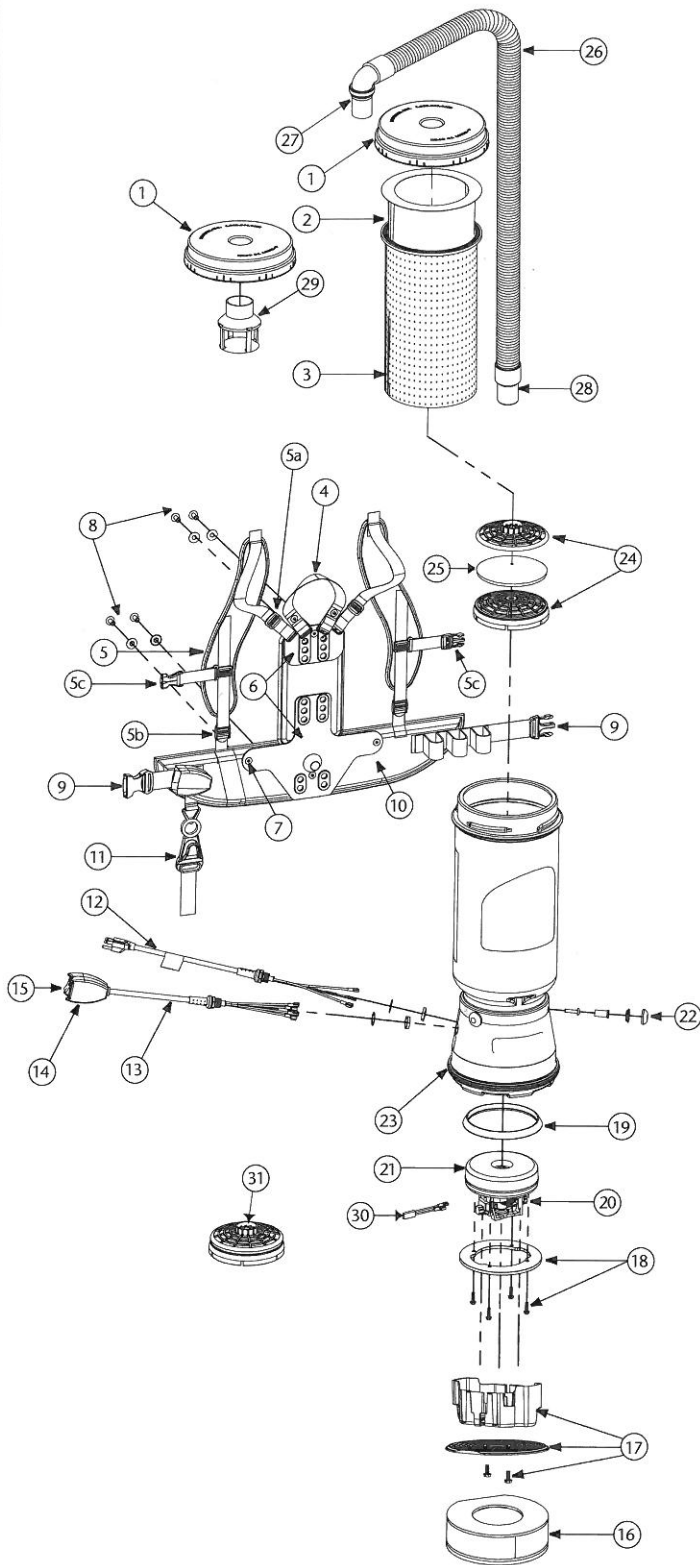

# SUPER COACHVAC HEPA/COACHVAC PARTS

No.	Product Name	Qty	List Price
1	100197 Twist Cap (Purple) (SCV and SCV HEPA only)	1 ea.	\$ 34.10
	100320 Twist Cap (Black) (CoachVac only)	1 ea.	34.10
2	100331 Intercept Micro Filter	10/pk	20.80
3	100565 Micro Cloth Filter	1 ea.	29.60
4	101737 Carry Handle w/Rivet and Washer Set	1 set	8.54
5	100356 Shoulder Strap Assembly (includes: #5a, 5b, 5c)	1 set	17.05
5a	100358 Shoulder Strap Plastic Adjustment Buckle (Top)	1 ea.	.99
5b	100357 Shoulder Strap Plastic Adjustment Buckle (Bottom)	1 ea.	.99
5c	103627 Sternum Strap Buckles (Latch and Keeper)	1 set	2.10
6	105046 Backplate (includes: #7)	1 ea.	26.24
7	100375 Barrel Nut Connection Set for Backplate (Replacement)	1 set	5.90
8	100716 Backplate (Black) Connection Set: 4 Screws w/Washers	1 set	13.11
9	106719 Waist Belt Keeper and Latch	1 ea.	11.89
10	100359 Waist Belt (includes: #9)	1 ea.	39.34
	100354 Strap Assembly Complete (includes: #5, 10)	1 set	52.47
	103166 Backplate (Black) System Complete (includes: #4, 5, 6, 8, 10, 11)	1 set	65.58
11	102604 Cord Holder	1 ea.	8.77
12	100641 Power Cord Assembly	1 set	19.03
13	101610 Switch Cord Assembly (includes: #14, 15)	1 set	36.73
	101714 Switch Cord w/Crimps	1 ea.	16.28
14	101472 Switch Box w/Velcro and New Lamb Switch	1 set	23.60
15	106066 On/Off Switch (must use with #106287)	1 ea.	7.14
	106287 Switch Box w/Velcro and Screws	1 ea.	17.61
16	105097 Sound Muffler	1 ea.	28.97
17	105044 Motor Shroud/Diffuser w/Screw Set: 2 Screws	1 set	22.48
18	100335 Motor Compression Ring w/Screws	1 set	11.15
	100378 Compression Ring Screw Set: 4 Screws	1 set	2.95
19	100014 Tetraseal	1 ea.	11.81
20	105697 Carbon Brush Set for CoachVac Motor (Domel Motor)	1 set	20.98
	100424 Carbon Brush Set for CoachVac Motor (Ametek Motor) (116311-00)	1 set	20.98
	106904 Carbon Brush Set for CoachVac Motor (Ametek Motor) (122157-00)	1 set	20.98
	105164 Carbon Brush Set for Super CoachVac Motor (Domel Motor)	1 set	20.98
	101720 Carbon Brush Set for Super CoachVac Motor (Ametek Motor)	1 set	20.98
21	100422 Motor/Fan (120 V) w/Crimps for CoachVac	1 ea.	88.67
	105162 Motor/Fan (120 V) w/Crimps for Super CoachVac	1 ea.	118.04
	100379 Motor Ground and Wire Clamp Set w/Screws	1 set	5.90
	100380 Motor Crimp Set: 4 Female, 4 Male, Ground Crimp Connector	1 set	10.49
22	100368 Motor Mounting System Set: 3 Well Nuts, 3 Bolts, 3 Washers, 3 Covers	1 set	13.11
23	100586 Bottom Bumper	1 ea.	7.22
24	100030 Dome Filter w/Foam Media	1 ea.	7.88
25	100343 Foam Filter Media for Dome Filter	1 ea.	1.32
	101220 High Filtration Disk (optional)	2/pk	10.59
26	103048 Static-Dissipating Hose w/Cuffs (Black)	1 ea.	24.93
27	101928 Replacement Double Swivel Elbow Cuff (Black)	1 ea.	9.06
28	100694 Replacement Swivel Cuff (Black) 1 1/2"	1 ea.	5.39
29	101543 Filter Guard (Optional)	1 ea.	9.47
30	107294 Thermal Protector	1 ea.	14.39
31	106526 Replacement HEPA Dome Filter	1 ea.	11.54
	101678 50' Extension Cord (Not Shown)	1 ea.	32.60