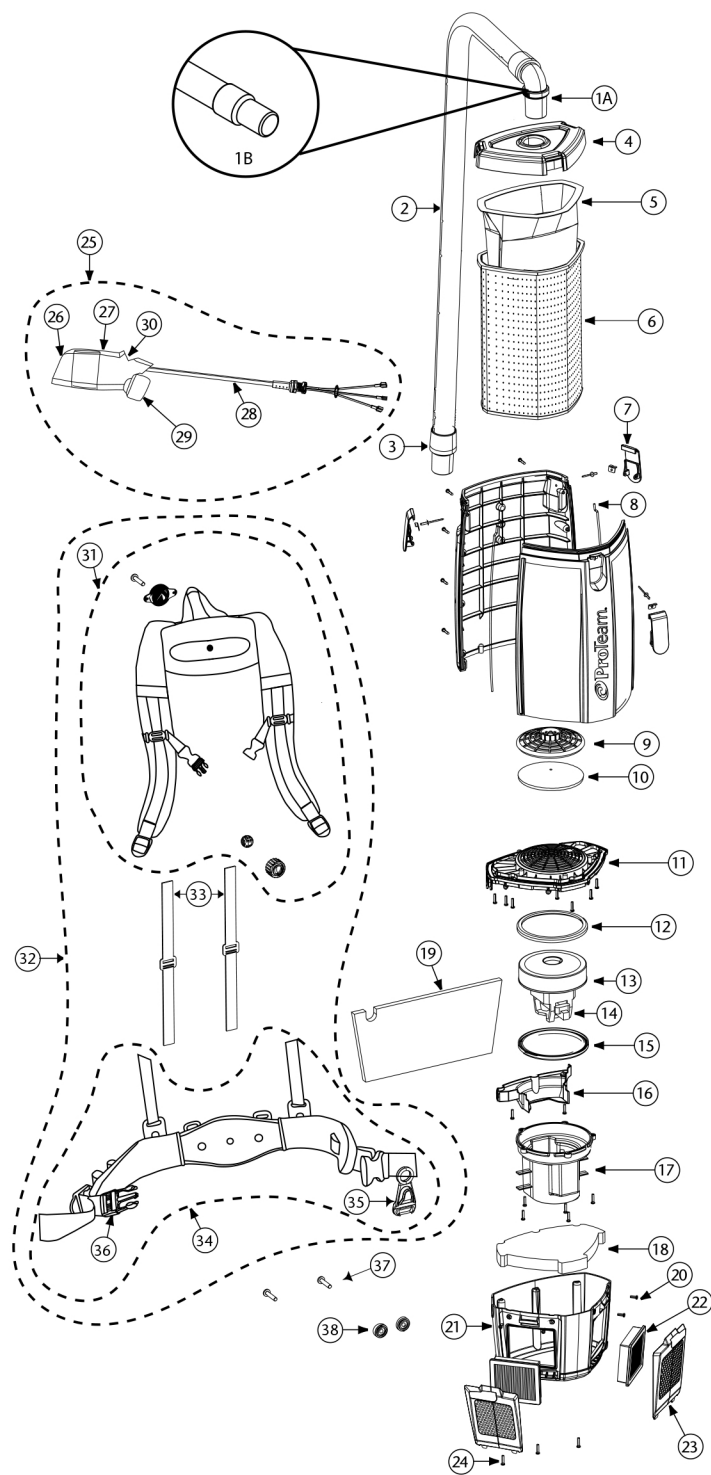

SUPER COACH PRO 6 & 10/PROVAC FS 6 PARTS

| No. | Product Name | Qty | List Price |
|-----|--|-------|------------|
| 1A | 101928 Replacement Double Swivel Elbow Cuff | 1 ea. | \$ 10.18 |
| 1B | 100694 Replacement Double Swivel Straight Cuff (PV FS) | 1 ea. | 6.06 |
| 2 | 107648 48" Static-Dissipating Hose w/ Non-Replaceable Cuffs | 1 ea. | 30.78 |
| | 100505 48" Static-Dissipating Hose w/Straight Cuffs (PV FS) | 1 ea. | 29.42 |
| 3 | 100694 Replacement Swivel Cuff 1 1/2" | 1 ea. | 6.06 |
| 4 | 833948 Top Cap (Purple) | 1 ea. | 38.31 |
| | 833948-1 Top Cap (Black) (PV FS) | 1 ea. | 38.31 |
| 5 | 107313 Intercept Micro Filter (SCP 10) | 10/pk | 20.80 |
| | 107314 Intercept Micro Filter (SCP 6 & PV FS) | 10/pk | 15.60 |
| 6 | 834000 Micro Cloth Filter (SCP 10) | 1 ea. | 33.26 |
| | 834072 Micro Cloth Filter (SCP 6 & PV FS) | 1 ea. | 27.47 |
| 7 | 510179 Latch and Retainer w/Lock Nut & Screw | 1 set | 8.19 |
| 8 | 510180 Gasket for Tank (SCP 10) | 2 ea. | 5.16 |
| | 510181 Gasket for Tank (SCP 6 & PV FS) | 2 ea. | 3.80 |
| 9 | 510183 Dome Filter w/Foam Media (includes: 10) | 1 set | 8.85 |
| 10 | 510184 Foam Filter Media for Dome Filter | 1 ea. | 2.69 |
| 11 | 510193 Upper Motor Support w/Gasket | 1 set | 6.24 |
| 12 | 833951 Upper Motor Gasket | 1 ea. | 3.15 |
| 13 | 836099 Motor/Fan (120 V) (Wolong) | 1 ea. | 132.85 |
| 14 | 841933 Carbon Brush Set (Wolong) | 1 set | 23.57 |
| | 101720 Carbon Brush Set (Ametek) | 1 set | 23.57 |
| 15 | 833952 Lower Motor Gasket | 1 ea. | 2.81 |
| 16 | 510185 Cover Wire w/2 screws | 1 set | 2.88 |
| 17 | 510194 Lower Motor Support (5 screws) | 1 set | 14.73 |
| 18 | 834042 Triangular Lower Foam Pad | 1 ea. | 3.25 |
| 19 | 834043 Rectangular Upper Foam Pad | 1 ea. | 2.98 |
| 20 | 808380-0 Screw Pan CR #8 x 1/2" | 1 ea. | .96 |
| 21 | 510188 Housing Assembly Lower w/Screws | 1 set | 26.74 |
| 22 | 107315 Exhaust Filter made from HEPA Media (2 pack) | 1 set | 12.97 |
| 23 | 841708 Exhaust Filter Door w/Latch | 1 ea. | 7.85 |
| 24 | 808380-22 Screw Pan CR #8 x 3/4" | 1 ea. | 1.18 |
| 25 | 836225-1 Switch Cord and Power Cord Assembly (includes: 26-30) (PV FS) | 1 set | 44.93 |
| | 836225 Switch Box, Full Assembly (without power receptacle) | 1 set | 33.70 |
| 26 | 106066 On/Off Switch | 1 ea. | 8.02 |
| 27 | 836554-1 Switch Box (PV FS) | 1 ea. | 27.13 |
| | 836554 Switch Box (without power cord) | 1 ea. | 11.80 |
| 28 | 836480 Power Cord Assembly | 1 ea. | 11.22 |
| 29 | 841724 Power Plug Assembly | 1 ea. | 5.99 |
| 30 | 836478 Electrified Hose Receptacle (PV FS) | 1 ea. | 7.54 |
| 31 | 840112 Upper Harness Assembly | 1 set | 79.30 |
| 32 | 840011 FlexFit Harness Assembly (includes: 31, 33-34) | 1 set | 170.29 |
| 33 | 510192 Tensioning Straps | 1 set | 11.22 |
| 34 | 840114 Lower Harness Assembly (includes: 35, 36) | 1 set | 79.76 |
| 35 | 510738 Cord Holder | 1 ea. | 2.98 |
| 36 | 510301 Waist Belt Buckles and Straps Set | 1 set | 12.92 |
| 37 | 834051 5/16" - 18x1 - 3/8" Lock Screw (2 screws) | 1 set | 5.45 |
| 38 | 510186 Harness Spacers | 2 ea. | 3.46 |
| | 101678 50' Extension Cord (Not Shown) | 1 ea. | 37.75 |