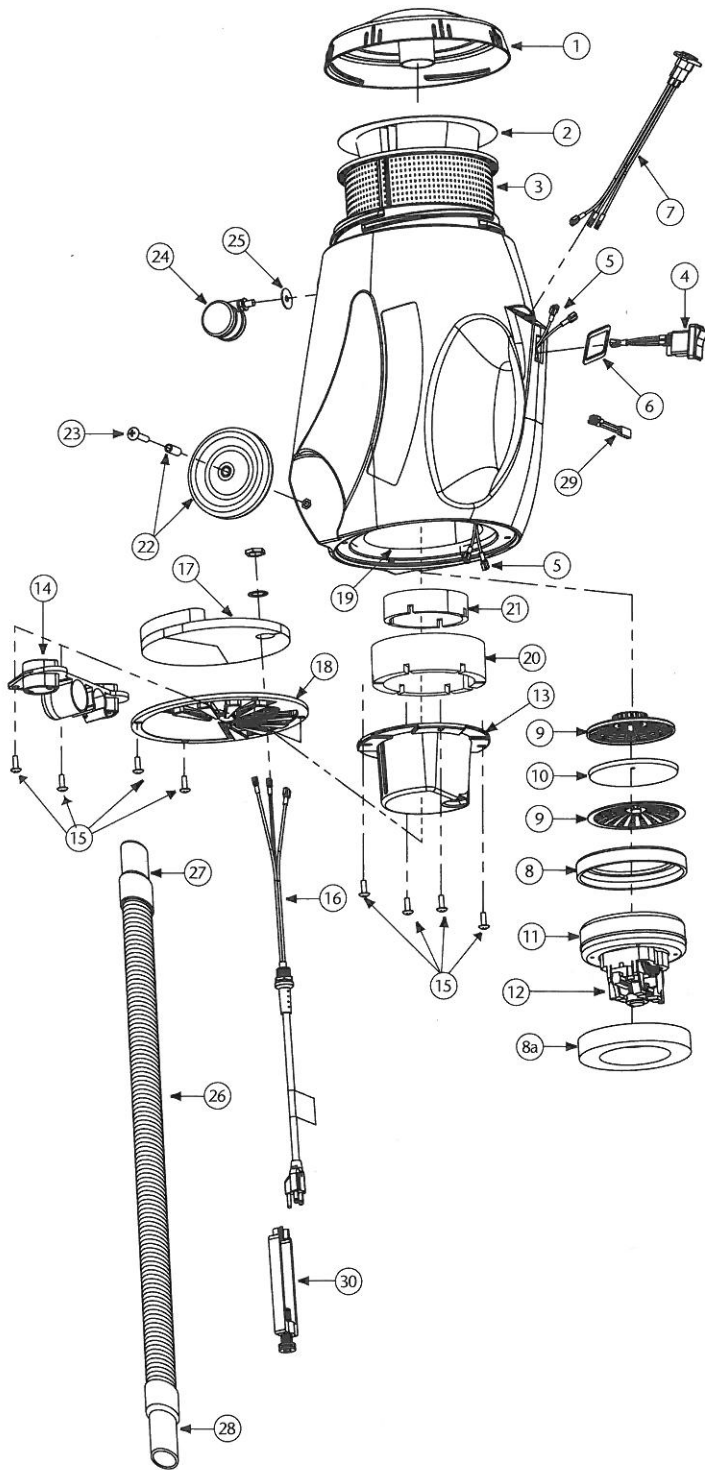

RUNNINGVAC/PROVAC CN PARTS

No.	Product Name	Qty	List Price
1	103318 Top Cap, Black (ProVac CN)	1 ea.	\$ 34.10
	106889 Top Cap, Purple (RunningVac)	1 ea.	34.10
2	104544 Intercept Micro Filter	10/pk	24.97
3	103115 Micro Cloth Filter	1 ea.	30.88
4	103327 On/Off Switch	1 ea.	23.52
5	103212 Wire Harness Assembly: 3 Wires and Strain Relief	1 set	13.49
6	106110 Gasket	1 ea.	3.26
7	105047 Receptacle Assembly for Powerhead (ProVac CN Only)	1 ea.	6.98
8	103236 Motor Seal	1 ea.	6.56
8a	105430 Upper Foam Compression Ring	1 ea.	14.49
9	102784 Dome Filter w/Filter Media	1 ea.	7.88
10	101949 Replacement Foam Media for Dome Filter	1 ea.	1.32
	102761 High Filtration Disk (Optional)	2/pk	10.80
11	105687 Motor/Fan (120V)	1 ea.	118.04
12	105164 Carbon Brush Set (Domel Motor)	1 set	20.98
	101720 Carbon Brush Set (Ametek Motor)	1 set	20.98
13	103121 Motor Mount	1 ea.	21.23
14	103117 Tool Dock	1 ea.	19.69
15	103266 Motor Mount and Vented Exhaust Cover Screw Kit	1 set	5.84
16	103215 Power Cord Assembly w/Locknut and Washer	1 ea.	19.03
17	103123 Exhaust Foam	1 ea.	19.06
18	103360 Cover Assembly, Vented Exhaust	1 ea.	31.24
19	103256 Rear Foam Diffuser	1 ea.	11.81
20	103124 Foam Inlet Damper A	1 ea.	14.01
21	103125 Foam Inlet Damper B	1 ea.	9.86
22	103267 Rear Wheel Assembly Kit: 2 Wheels, 2 Spacers, 2 Screws	1 set	18.76
23	103268 Rear Wheel Mounting Screw Kit: 2 Screws	1 set	3.02
24	103114 Swivel Caster (Front Wheel)	1 ea.	11.81
25	103545 Conical Washer for Swivel Caster	1 set	4.32
26	103172 78" Static Dissipating Hose w/Cuffs (Black) 1½"	1 set	34.10
27	100694 Replacement Swivel Cuff (Black) 1½"	1 ea.	5.39
28	103150 Replacement Long Swivel Cuff (Black) 1½"	1 ea.	11.19
29	107294 Thermal Protector	1 ea.	14.39
30	103441 Cord Lock	1 ea.	12.34
	101678 50' Extension Cord (Not Shown)	1 ea.	32.60