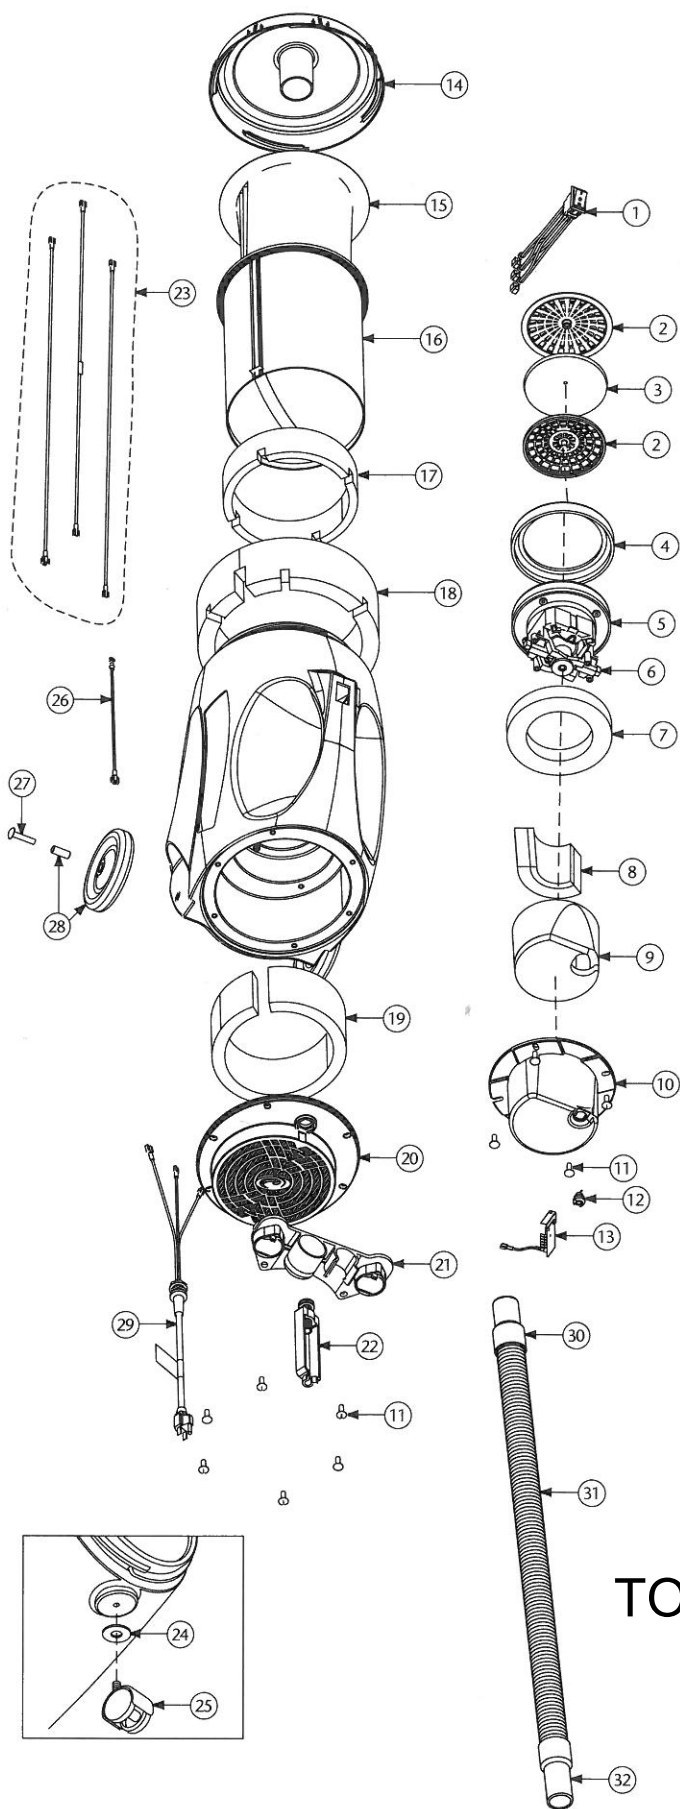

QUIETPRO CN HEPA PARTS

No.	Product Name	Qty	List Price
1	105991 On/Off Switch (2 Stage)	1 ea.	\$ 16.07
2	102784 Dome Filter w/Filter Media	1 ea.	7.88
3	101949 Replacement Foam Media for Dome Filter	1 ea.	1.32
	102761 High Filtration Disk (Optional)	2/pk	10.80
4	103236 Motor Seal	1 ea.	6.56
5	106919 Motor/Fan (120V) w/Crimps (Ametek Motor)	1 ea.	96.53
6	105697 Carbon Brush Set (Domel Motor)	1 set	20.98
	106904 Carbon Brush Set (Ametek Motor) (122157-00)	1 set	20.98
7	105430 Upper Foam Compression Ring	1 ea.	14.49
8	105949 Noise Suppression Filter Assembly	1 ea.	21.01
9	105948 Noise Suppression Foam	1 ea.	11.93
10	103121 Motor Mount	1 ea.	21.23
11	103266 Motor Mount and Vented Exhaust Cover Screw Kit	1 set	5.84
12	102127 Small Strain Relief	1 ea.	.29
13	105653 Dual Speed Module and Schematic with Thermal Protector	1 ea.	60.19
14	103318 Top Cap, Black	1 ea.	34.10
15	104544 Intercept Micro Filter	10/pk	24.97
16	103115 Micro Cloth Filter	1 ea.	30.88
17	103125 Foam Inlet Damper B	1 ea.	9.86
18	103124 Foam Inlet Damper A	1 ea.	14.01
19	103256 Rear Foam Diffuser	1 ea.	11.81
20	103638 Replacement HEPA Filter Kit and Mounting Screw (includes: #29)	1 ea.	123.67
21	103117 Tool Dock	1 ea.	19.69
22	103441 Cord Lock	1 ea.	12.34
23	106203 Wire Harness Assembly: 3 Wires and Strain Relief	1 set	22.71
24	103545 Conical Washer for Swivel Caster	1 set	4.32
25	103114 Swivel Caster	1 ea.	11.81
26	106107 Ground Jumper	1 ea.	9.66
27	103268 Rear Wheel Mounting Screw Kit: 2 Screws	1 set	3.02
28	103267 Rear Wheel Assembly Kit: 2 Wheels, 2 Spacers, 2 Screws	1 set	18.76
29	103215 Power Cord Assembly w/Locknut and Washer	1 ea.	19.03
30	100694 Replacement Swivel Cuff (Black) 1½"	1 ea.	5.39
31	103172 78" Static Dissipating Hose w/Cuffs (Black) 1½"	1 set	34.10
32	103150 Replacement Long Swivel Cuff (Black) 1½"	1 ea.	11.19
	101678 50' Extension Cord (Not Shown)	1 ea.	32.60