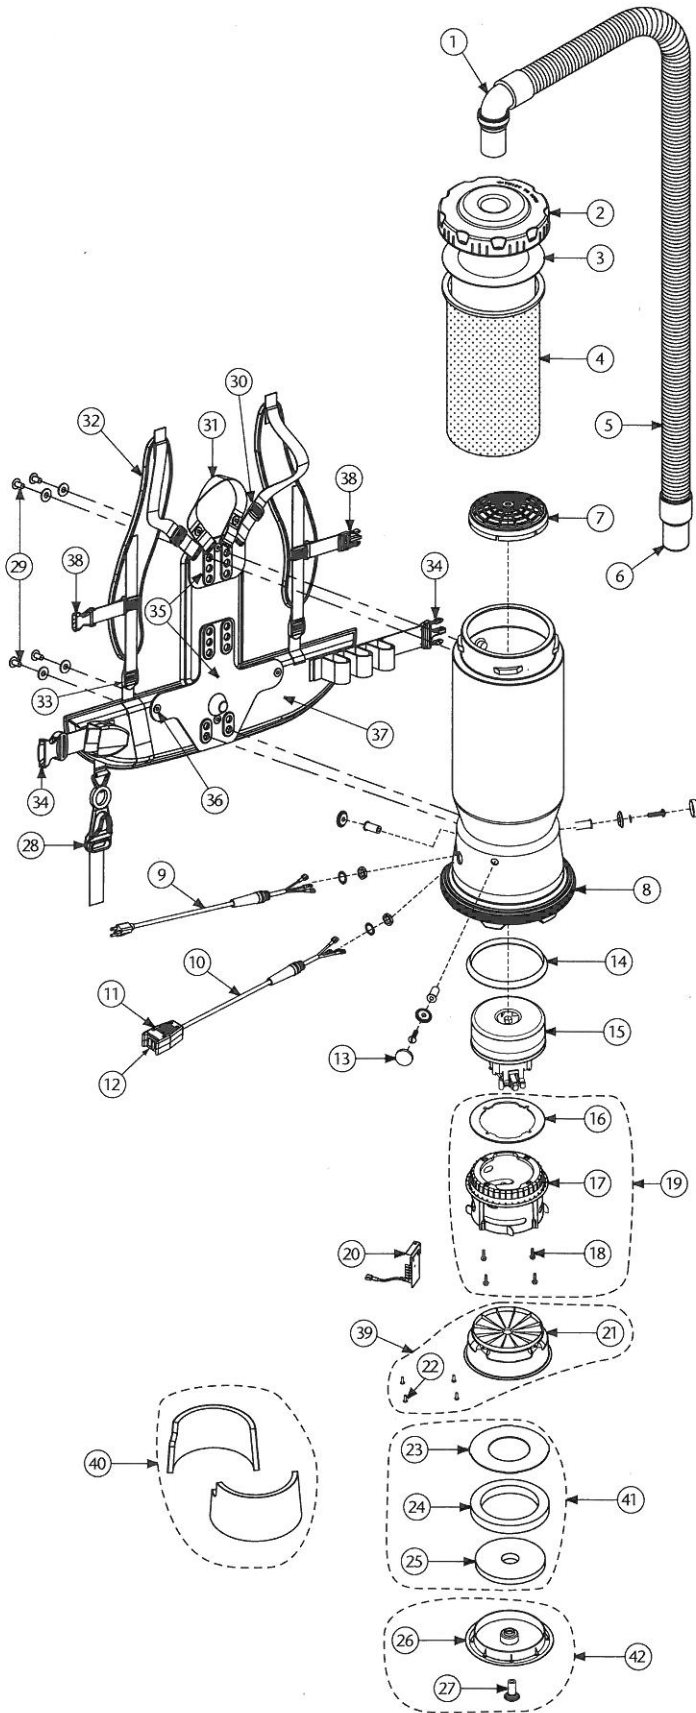

QUIETPRO BP HEPA PARTS

No.	Product Name	Qty	List Price
1	101928 Elbow Cuff, Swivel	1 ea.	\$ 9.06
2	104273 Twist Cap (Black)	1 ea.	28.85
3	100431 Intercept Micro Filter	10/pk	15.60
4	100564 Micro Cloth Filter	1 ea.	24.45
5	103048 Static-Dissipating Hose (Black) w/Cuffs 1½"	1 ea.	24.93
6	100694 Replacement Swivel Cuff (Black) 1½"	1 ea.	5.39
7	106526 Replacement HEPA Dome Filter	1 ea.	11.54
8	100586 Bottom Bumper	1 ea.	7.22
9	100641 Power Cord Assembly Complete w/Strain Relief	1 set	19.03
10	105748 Switch Cord Assembly Complete F/QuietPro	1 set	36.91
11	106287 Switch Box w/Velcro and Screws	1 set	17.61
12	105973 On/Off Switch	1 ea.	19.45
	105438 On/Off Switch (older style) (Hi/Lo)	1 ea.	19.45
13	100368 Motor Mounting System Set: 3 Well Nuts, 3 Bolts, 3 Washers, 3 Covers	1 set	13.11
14	100014 Tetraseal, Motor	1 ea.	11.81
15	105722 Motor, (120V), 2 Stage (includes: #16)	1 ea.	103.43
	105697 Carbon Brush Set (Dome)	1 set	20.98
	100424 Carbon Brush Set (Ametek)	1 set	20.98
16	105605 Gasket, Motor	1 ea.	6.25
17	105149 Cap, Motor	1 ea.	17.61
18	100378 Screw, 10-32 x 3/4", Self Tapping	4/pk.	2.95
19	105619 Motor Mount Assembly (includes: #16, 17, 18)	1 set	32.37
20	105653 Dual Speed Module and Schematic with Thermal Protector	1 ea.	60.19
21	105150 Exhaust Housing, Motor	1 ea.	13.63
22	104419 Screw, #8 x 1/2", Phillips, Hi/Lo	1 ea.	.32
23	105337 Ring, Motor Housing, Large	1 ea.	13.91
24	105342 Foam, Ring, Motor Housing	1 ea.	17.03
25	105343 Foam, Cover, Motor Housing	1 ea.	11.93
26	105341 Cover, Motor Housing	1 ea.	11.63
27	105613 Motor Mount	1 ea.	6.81
28	102604 Cord Holder	1 ea.	8.77
29	100716 Backplate (Blk) Connection Set: 4 Screws w/Washers	1 set	13.11
30	100358 Shoulder Strap Plastic Adjustment (Top)	1 ea.	.99
31	101737 Carry Handle w/Rivet and Washer Set	1 set	8.54
32	100356 Shoulder Strap Assembly: (includes: #30, 33, 38)	1 set	17.05
33	100357 Shoulder Strap Plastic Adjustment (Bottom)	1 ea.	.99
34	106719 Waist Belt Keeper and Latch	1 ea.	11.89
35	105046 Backplate (includes: #36)	1 set	26.24
	103166 Backplate System Complete (includes: #29, 31, 32, 35, 37)	1 set	65.58
	100354 Strap Assembly Complete (includes: #32, 37)	1 set	52.47
36	100375 Barrel Nut Connection Set for Backplate (Replacement)	1 set	5.90
37	100359 Waist Belt (includes: #34)	1 ea.	39.34
38	103627 Sternum Strap Buckles (Latch and Keeper)	1 set	2.10
39	105620 Kit, Housing, Exhaust, Motor F/QuietPro (includes: #21, 22)	1 set	32.37
40	105621 Kit, Foam, Acoustical Panels	1 set	41.45
41	105622 Kit, Exhaust, Foam and Ring (includes: #23, 24, 25)	1 set	36.34
42	105623 Kit, Cover, Exhaust F/QuietPro (includes: #26, 27)	1 set	17.03
	101678 50' Extension Cord (Not Shown)	1 ea.	32.60