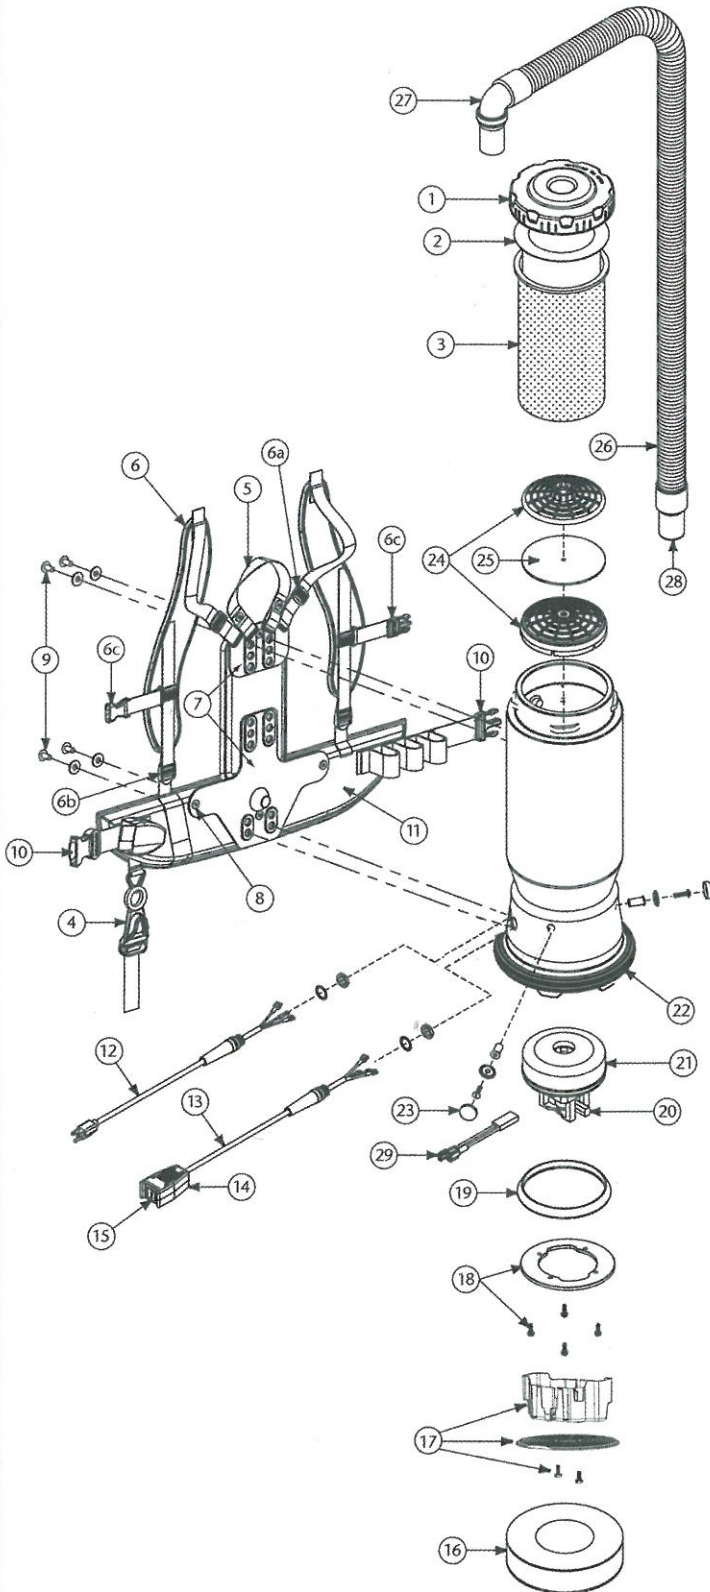

# QUARTERVAC PARTS

No.	Product Name	Qty	List Price
1	104273 Twist Cap (Black)	1 ea.	\$28.85
2	100431 Intercept Micro Filter	10/pk	15.60
3	100564 Micro Cloth Filter	1 ea.	24.45
4	102604 Cord Holder	1 ea.	8.77
5	101737 Carry Handle w/Rivet and Washer Set	1 set	8.54
6	100356 Shoulder Strap Assembly (includes: #6a, 6b, 6c)	1 set	17.05
6a	100358 Shoulder Strap Plastic Adjustment Buckle (Top)	1 ea.	.99
6b	100357 Shoulder Strap Plastic Adjustment Buckle (Bottom)	1 ea.	.99
6c	103627 Sternum Strap Buckles (Latch and Keeper)	1 set	2.10
7	105046 Backplate (includes: #8)	1 ea.	26.24
8	100375 Barrel Nut Connection Set for Backplate (Replacement)	1 set	5.90
9	100716 Backplate (Black) Connection Set: 4 Screws w/Washers	1 set	13.11
10	106719 Waist Belt Keeper and Latch	1 ea.	11.89
11	100359 Waist Belt (includes: #10)	1 ea.	39.34
	100354 Strap Assembly Complete (includes: #6, 11)	1 set	52.47
	103166 Backplate (Black) System Complete (includes: #4, 5, 6, 7, 9, 11)	1 set	65.58
12	100641 Power Cord Assembly	1 set	19.03
13	101714 Switch Cord w/Crimps	1 set	16.28
	101610 Switch Cord Assembly (includes: #13, 14, 15)	1 ea.	36.73
14	101472 Switch Box w/Velcro and New Lamb Switch	1 set	23.60
	106287 Switch Box w/Velcro and Screws	1 ea.	17.61
15	106066 On/Off Switch (must use with 106287)	1 ea.	7.14
16	105800 Sound Muffler	1 ea.	28.97
17	105044 Motor Shroud Diffuser w/Screw Set: 2 Screws	1 set	22.48
18	100335 Motor Compression Ring w/Screws	1 set	11.15
	100378 Compression Ring Screws: 4 Screws	1 set	2.95
19	100014 Tetraseal	1 ea.	11.81
20	105697 Carbon Brush Set (Domel Motor)	1 set	20.98
	101531 Carbon Brush Set (Ametek Motor) (116309-00)	1 set	20.98
	106904 Carbon Brush Set (Ametek Motor) (122157-00)	1 set	20.98
21	100422 Motor/Fan (120 V) w/Crimps	1 ea.	88.67
	100379 Motor Ground Wire Clamp Set w/Screws	1 set	5.90
	100380 Motor Crimp Set: 4 Female, 4 Male, Ground Crimp Connector	1 set	10.49
22	100586 Bottom Bumper	1 set	7.22
23	100368 Motor Mounting System Set: 3 Well Nuts, 3 Bolts, 3 Washers, 3 Covers	1 set	13.11
24	100030 Dome Filter w/Foam Media	1 ea.	7.88
25	100343 Foam Filter Media for Dome Filter	1 ea.	1.32
	101220 High Filtration Disk (optional)	2/pk	10.59
26	103048 Static-Dissipating Hose (Black) w/Cuffs 1 1/2"	1 ea.	24.93
27	101928 Replacement Double Swivel Elbow Cuff (Black) 1 1/2"	1 ea.	9.06
28	100694 Replacement Swivel Cuff (Black) 1 1/2"	1 ea.	5.39
29	107294 Thermal Protector	1 ea.	14.39
	101678 50' Extension Cord (Not Shown)	1 ea.	32.60