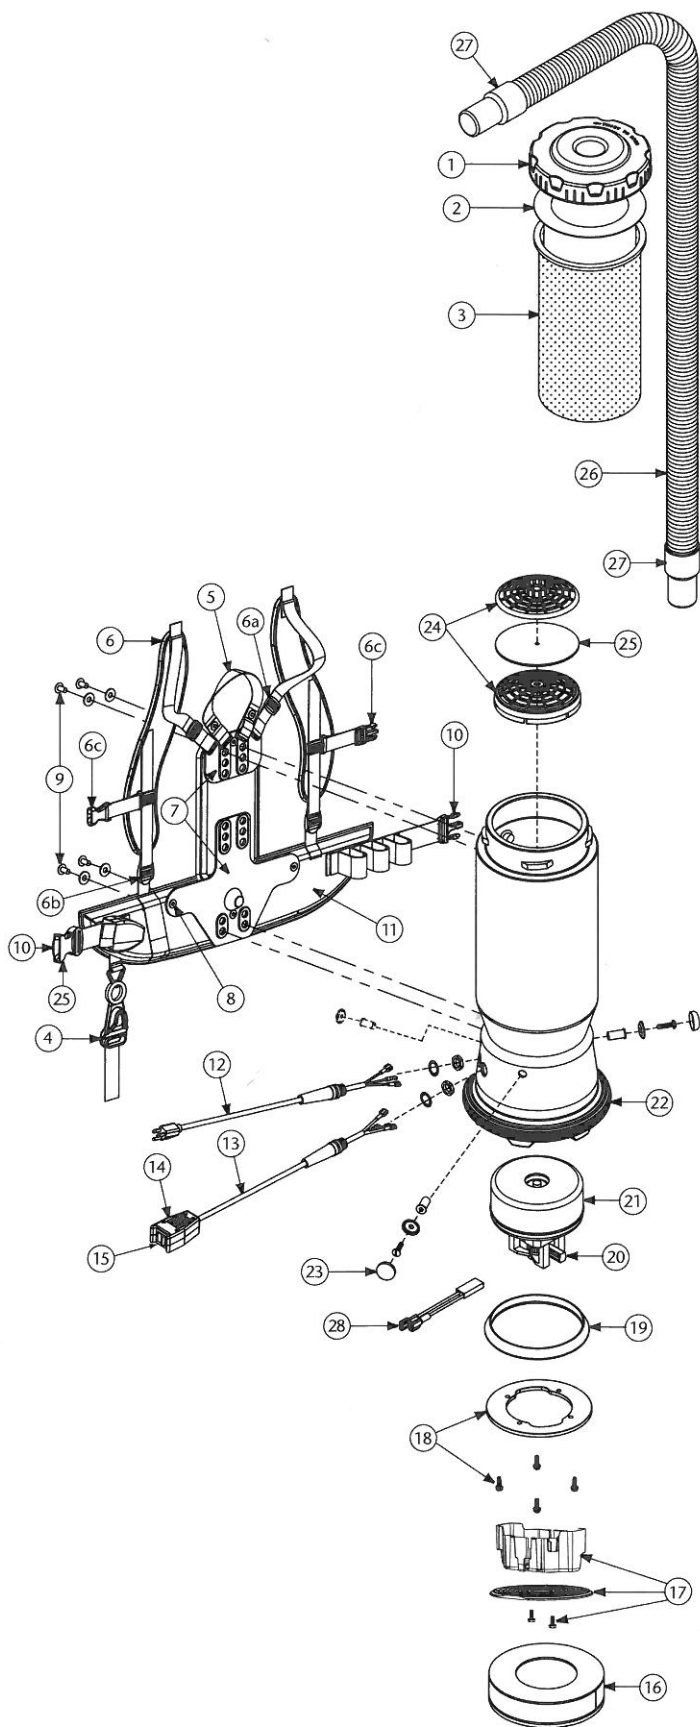

PROVAC BP/AVIATIONVAC PARTS

No.	Product Name	Qty	List Price
1	104273 Twist Cap (Black)	1 ea.	\$ 28.85
2	100431 Intercept Micro Filter	10/pk	15.60
3	100564 Micro Cloth Filter	1 ea.	24.45
4	102604 Cord Holder	1 ea.	8.77
5	101737 Carry Handle w/Rivet and Washer Set	1 set	8.54
6	100356 Shoulder Strap Assembly (includes: #6a, 6b, 6c)	1 set	17.05
6a	100358 Shoulder Strap Plastic Adjustment (Top)	1 ea.	.99
6b	100357 Shoulder Strap Plastic Adjustment (Bottom)	1 ea.	.99
6c	103627 Sternum Strap Buckles (Latch and Keeper)	1 set	2.10
7	105046 Backplate (includes: #8)	1 ea.	26.24
8	100375 Barrel Nut Connection Set for Backplate (Replacement)	1 set	5.90
9	100716 Backplate (Black) Connection Set: 4 Screws w/Washers	1 set	13.11
10	106719 Waist Belt Keeper and Latch	1 ea.	11.89
11	100359 Waist Belt (includes: #10)	1 ea.	39.34
	100354 Strap Assembly Complete (includes: #6, 11)	1 set	52.47
	103166 Backplate System Complete (includes: #4, 5, 6, 7, 9, 11)	1 set	65.58
12	100641 Power Cord Assembly	1 set	19.03
13	101610 Switch Cord Assembly Complete (includes: #14, 15)	1 set	36.73
	101714 Switch Cord w/Crimps	1 ea.	16.28
	101715 Switch Cord w/Crimps (AviationVac)	1 ea.	16.28
	101717 Switch Cord Assembly Complete w/Switch and Box (AviationVac)	1 ea.	36.73
14	101472 Switch Box w/Velcro and New Lamb Switch	1 set	23.60
	106287 Switch Box w/Velcro and Screws	1 ea.	17.61
15	106066 On/Off Switch (Must be Used with 106287)	1 ea.	7.14
16	105800 Sound Muffler	1 ea.	28.97
17	105044 Motor Shroud/Diffuser w/Screw Set: 2 Screws	1 set	22.48
18	100335 Motor Compression Ring w/Screws	1 set	11.15
	100378 Compression Ring Screw Set: 4 Screws	1 set	2.95
19	100014 Tetraseal	1 ea.	11.81
20	105697 Carbon Brush Set for ProVac BP Motor (Domel Motor)	1 set	20.98
	100424 Carbon Brush Set for ProVac BP Motor (Ametek Motor) (116311-00)	1 set	20.98
	106904 Carbon Brush Set (Ametek Motor) (122157-00)	1 set	20.98
	100173 Carbon Brush Set for 400 Hz Motor (AviationVac)	1 set	97.28
21	100422 Motor/Fan (120 V) w/Crimps for ProVac BP	1 ea.	88.67
	100171 Motor/Fan w/Rectifier and Crimps (400Hz) (ProVac BP/AviationVac)	1 set	199.47
	100174 Motor Rectifier (ProVac BP/AviationVac)	1 ea.	28.85
	100379 Motor Ground Connection and Wire Clamp Set w/Screws	1 set	5.90
	100380 Motor Crimp Set: 4 Female, 4 Male, Ground Crimp Connector	1 set	10.49
22	100586 Bottom Bumper	1 ea.	7.22
23	100368 Motor Mounting System Set: 3 Well Nuts, 3 Bolts, 3 Washers, 3 Covers	1 set	13.11
24	100030 Dome Filter w/Foam Media	1 ea.	7.88
25	100343 Foam Filter Media for Dome Filter	1 ea.	1.32
	101220 High Filtration Disk (Optional)	2/pk	10.59
26	100505 Static-Dissipating Hose (Black) w/Cuffs 1½", PV	1 ea.	26.18
	103237 Static-Dissipating Hose (AviationVac) 1¼" (Black)	1 ea.	26.18
	103048 Static-Dissipating Hose (AviationVac) 1½" (Black)	1 ea.	24.93
27	100694 Replacement Swivel Cuff (Black) 1½"	1 ea.	5.39
	102715 Replacement Double Swivel Elbow Cuff 1¼" (Black) (AviationVac)	1 ea.	9.66
	103279 Replacement Swivel Cuff 1¼" (Black)(AviationVac)	1 ea.	6.69
28	107294 Thermal Protector	1 ea.	14.39
	101678 50' Extension Cord (Not Shown)	1 ea.	32.60