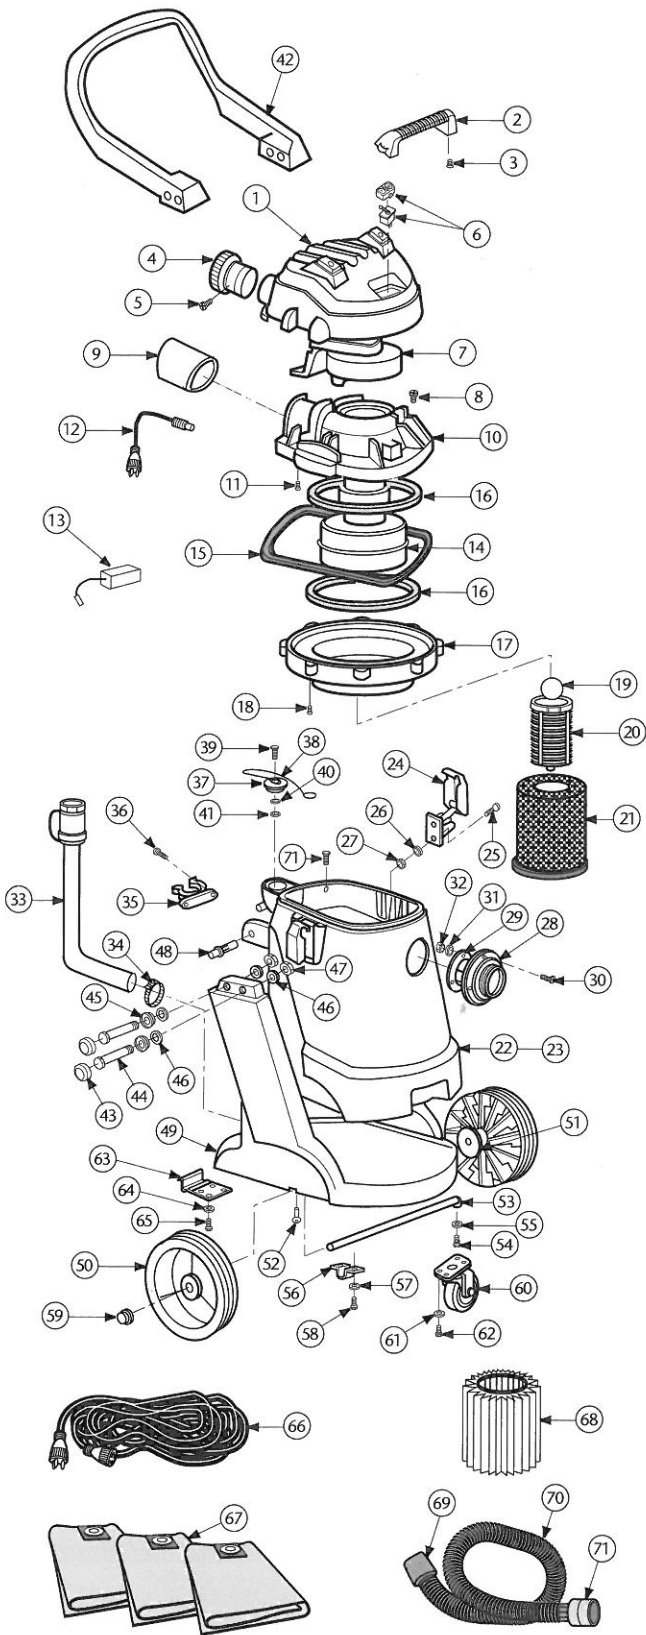

PROGUARD 15/20 PARTS

No.	Product Name	Qty	List Price
1	510097 Motor Cover Assembly (ProGuard 15 only)	1 ea.	\$ 11.66
	510104 Motor Cover Assembly (ProGuard 20 only)	1 ea.	18.95
2	830565-2 Handle Motor Cover	1 ea.	2.31
3	820563-4 Screw Type AB #10 x 3/4"	1 ea.	.05
4	833600 Diffuser Assembly	1 ea.	3.83
5	820563-4 Screw Type AB #10 x 3/4"	1 ea.	.05
6	510127 Switch Assembly	1 ea.	1.84
7	831651 Motor Exhaust Duct	1 ea.	6.04
8	826453-2 Screw 10-32 X 3/4"	1 ea.	.16
9	830609 Exhaust Foam Pad	1 ea.	1.47
10	831653-3 Lid	1 ea.	11.13
11	820563-4 Screw Type AB #10 x 3/4"	1 ea.	.05
12	833417 Power Cord Assembly	1 ea.	21.74
13	822374-8 Carbon Brush Set	1 set	4.88
14	831567 Motor Assembly Complete	1 ea.	83.21
15	833518 Gasket Lid	1 ea.	8.93
16	827415 Gasket Motor	1 ea.	4.36
17	831659 Collector Assembly	1 ea.	9.19
18	820563-4 Screw Type AB #10 x 3/4"	1 ea.	.05
19	833778 Ball Float	1 ea.	1.21
20	830101-1 Filter Cage	1 ea.	2.73
21	107177 Wet Filter	1 ea.	25.15
22	833603 Tank, 20 Gallon (ProGuard 20 only)	1 ea.	183.23
23	833602 Tank, 15 Gallon (ProGuard 15 only)	1 ea.	166.43
24	833424-1 Drum Latch	1 ea.	4.94
25	833492-1 Screw 10-32 X 3/4"	1 ea.	1.00
26	833493 Washer (13/64 ID) #10	1 ea.	.05
27	161255-8 Nut Lock #10	1 ea.	.32
28	833425 Tank Inlet Adapter	1 ea.	2.21
29	833426 Gasket Inlet Adapter	1 ea.	.89
30	833492 Screw 10-32 X 1 1/4"	1 ea.	.37
31	833493 Washer (13/64 ID) #10	1 ea.	.05
32	161255-8 Nut Lock #10	1 ea.	.32
33	833451 Hose Drain Assembly 30" (includes #34)	1 ea.	22.00
34	833452 Hose Clamp	1 ea.	3.41
35	826881 Hose Clip	1 ea.	1.10
36	808872-2 Screw 10-32 X 1 1/4"	1 ea.	.07
37	833449 Cap Rubber Drum Pour Spout	1 ea.	4.36
38	833450 Pour Spout Cable Lanyard	1 ea.	3.89
39	833492 Screw 10-32 X 1 1/4"	1 ea.	.37
40	833493 Washer (13/64 ID) #10	1 ea.	.05
	833492-1 Screw 10-32 x 3/4" (not pictured)	1 ea.	1.00
41	161255-8 Nut Lock #10	1 ea.	.32
42	833465 Handle, Cart Base	1 ea.	60.85
43	100371 Cap	1 ea.	.68
44	832397-1 Screw Hex 3/8-16 X 3 3/4"	1 ea.	4.41
45	833779 Cap Retainer	1 ea.	.47
46	805557-1 Washer 13/32 ID	1 ea.	.05
47	161255-2 Nut Lock 3/8-16	1 ea.	.16
48	833454 Bushing, Drum Hinge	1 ea.	1.26
49	833456 Base, Cart	1 ea.	179.03
50	833459 Wheel 10"	1 ea.	13.60
51	833460 Wheel Spacer	1 ea.	.58
52	833662 Thumb Screw	1 ea.	.79
53	831024-3 Axle	1 ea.	4.52
54	805466-3 Screw Hex HD 5/16-18 X 5/8"	1 ea.	.26
55	140755-12 Lock Washer Ext 5/16"	1 ea.	.05
56	833461 Axle Bracket	1 ea.	1.63
57	140755-12 Lock Washer Ext 5/16"	1 ea.	.05
58	805466-3 Screw Hex HD 5/16-18 X 5/8"	1 ea.	.26
59	813836-1 Nut Washer Cap	1 ea.	.53
60	833462 Caster 4" w/Bearings	1 ea.	16.85
61	140755-12 Lock Washer Ext 5/16"	1 ea.	.05
62	805466-3 Screw Hex HD 5/16-18 X 5/8"	1 ea.	.26
63	833463 Plate Pedal Lock	1 ea.	6.67
64	140755-12 Lock Washer Ext 5/16"	1 ea.	.05
65	805466-3 Screw Hex HD 5/16-18 X 5/8"	1 ea.	.26
66	833432 50' Extension Cord	1 ea.	60.64
67	107180 Intercept Micro Filter	3/pk	35.34
68	107175 Qwik Lock Fine Dust Filter	1 ea.	25.15
69	831577 Swivel Hose Cuff 1 1/2"	1 ea.	2.42
70	107198 Hose Assembly	1 ea.	41.84
71	833587 Locking Ring Cuff	1 ea.	8.03