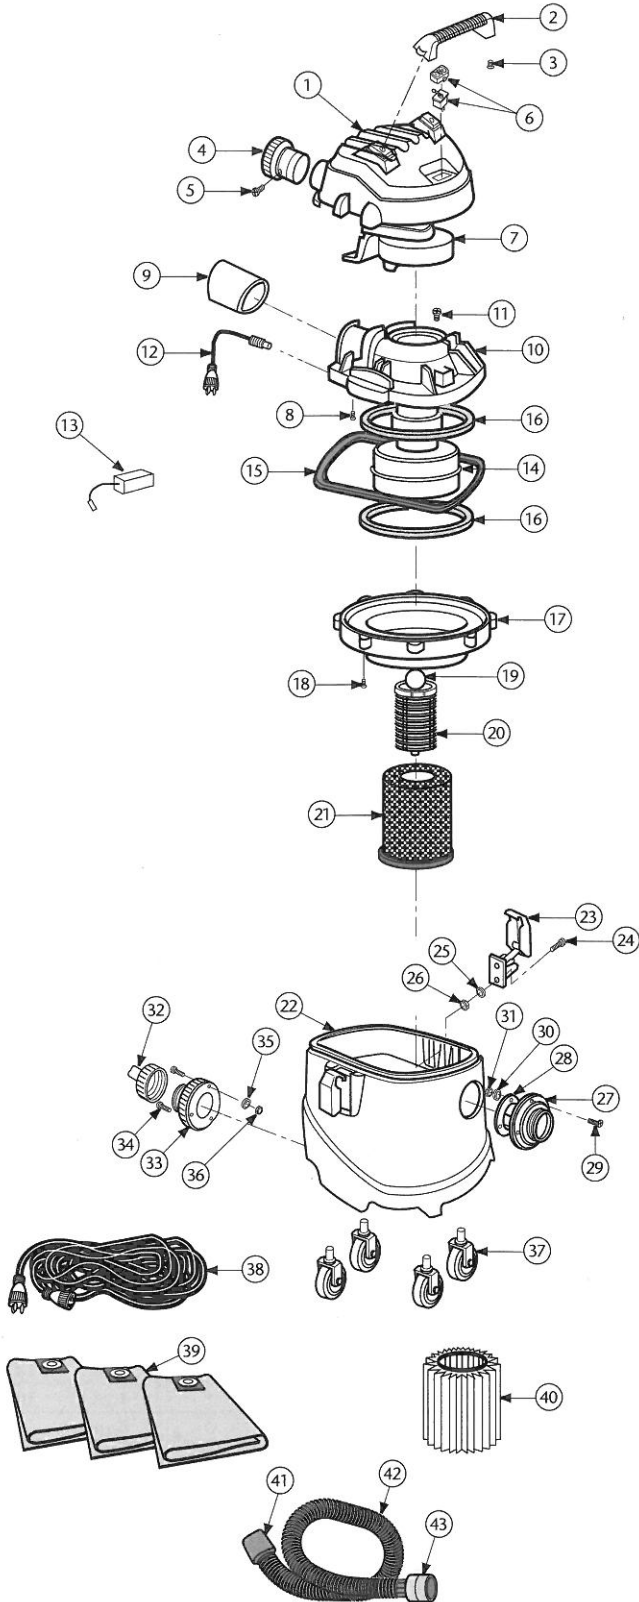

PROGUARD 10

No.	Product Name	Qty	List Price
1	510094 Motor Cover Assembly	1 ea.	\$ 11.66
2	830565-2 Handle Motor Cover	1 ea.	2.31
3	820563-4 Screw Type AB #10 x 3/4"	1 ea.	.05
4	833600 Diffuser Assembly	1 ea.	3.83
5	820563-4 Screw Type AB #10 x 3/4"	1 ea.	.05
6	510127 Switch Assembly	1 ea.	1.84
7	831651 Duct Motor Exhaust/Cooling Fan	1 ea.	6.04
8	820563-4 Screw Type AB #10 x 3/4"	1 ea.	.05
9	830609 Exhaust Foam Pad	1 ea.	1.47
10	831653-3 Lid	1 ea.	11.13
11	826453-2 Screw 10-32 x 3/4"	1 ea.	.16
12	833417 Power Cord Assembly	1 ea.	21.74
13	822374-8 Carbon Brush Set	1 set	4.88
14	831567 Motor Assembly Complete	1 ea.	83.21
15	833518 Gasket Lid	1 ea.	8.93
16	827415 Gasket Motor	1 ea.	4.36
17	831659 Collector Assembly	1 ea.	9.19
18	820563-4 Screw Type AB #10 x 3/4"	1 ea.	.05
19	833778 Ball Float	1 ea.	1.21
20	830101-1 Filter Cage	1 ea.	2.73
21	107177 Wet Filter	1 ea.	25.15
22	833601 Tank, 10 Gallon	1 ea.	89.83
23	833424-1 Drum Latch	1 ea.	4.94
24	833492-1 Screw 10-32 x 3/4"	1 ea.	1.00
25	833493 Washer (13/64 ID) #10	1 ea.	.05
26	161255-8 Nut Lock #10	1 ea.	.32
27	833425 Tank Inlet Adapter	1 ea.	2.21
28	833426 Gasket Inlet Adapter	1 ea.	.89
29	833492 Screw 1-32 x 1 1/4"	1 ea.	.37
30	833493 Washer (13/64 ID) #10	1 ea.	.05
31	161255-8 Nut Lock #10	1 ea.	.32
32	73185 Drain Cap	1 ea.	3.68
33	833429 Drain Adapter with Gasket	1 ea.	2.84
34	833492-2 Screw 1-32 x 1 3/8"	1 ea.	.84
35	833493 Washer (13/64 ID) #10	1 ea.	.05
36	161255-8 Nut Lock #10	1 ea.	.32
37	833431 Caster 3"	1 ea.	9.08
38	833432 50' Extension Cord	1 ea.	60.64
39	107181 Intercept Micro Filter	3/pk	24.33
40	107175 Qwik Lock Fine Dust Filter	1 ea.	25.15
41	831577 Swivel Hose Cuff	1 ea.	2.42
42	107198 Hose Assembly	1 ea.	41.84
43	833587 Locking Ring Cuff	1 ea.	8.03