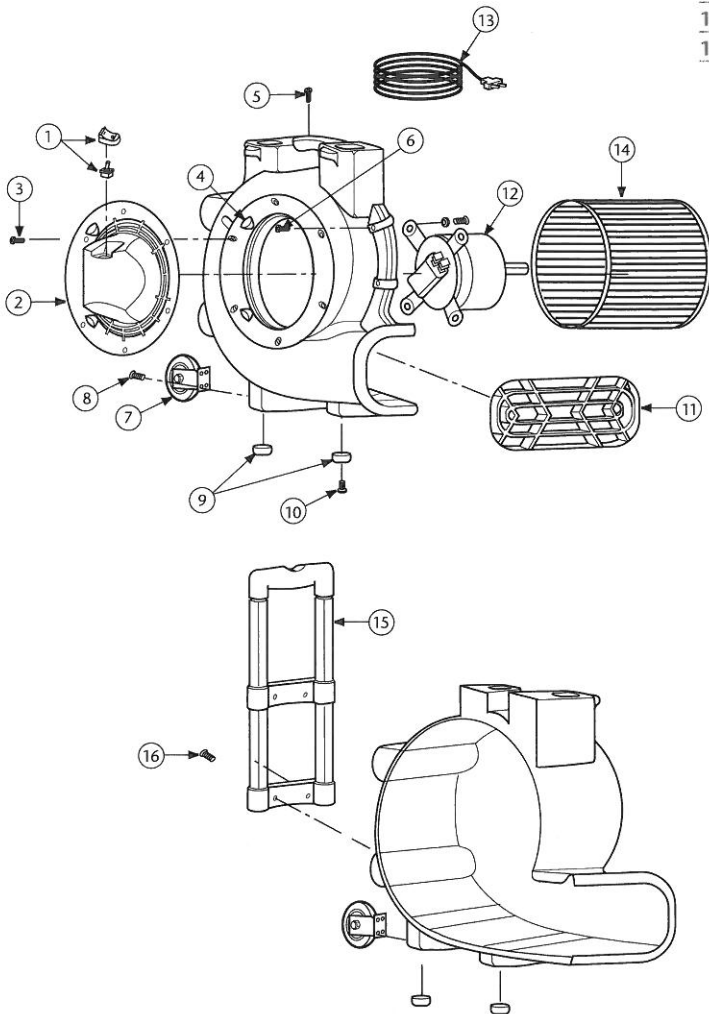

# PROBLITZ AIR MOVER PARTS

No.	Product Name	Qty	List Price
1	510141 Switch & Knob Assembly	1 ea.	\$ 5.00
2	833658 Inlet Grill	1 ea.	5.45
3	820563-7 Screw, Type AB #10 x 3/4"	1 ea.	.05
4	833673 Threaded Inserts - Housing	1 ea.	5.60
5	820563-7 Screw, Type AB #10 x 3/4"	1 ea.	.05
6	820563-13 Screw, Type AB #10 x 1"	1 ea.	.05
7	510140 Wheel Assembly (ProBlitz XP only)	1 ea.	5.00
8	820563-7 Screw, Type AB #10 x 3/4" (ProBlitz XP only)	1 ea.	.05
9	833690 Foot Bumper	1 ea.	1.50
	(Only four (4) required for ProBlitz XP)		
10	820563-7 Screw, Type AB #10 x 3/4" (ProBlitz XP only)	1 ea.	.05
	(Only four (4) required for ProBlitz XP)		
11	833659 Exhaust Grill	1 ea.	5.04
12	833674 Motor	1 ea.	137.95
13	833675 Cord w/Plug	1 ea.	25.85
14	833660 833660 Blower Wheel	1 ea.	29.90
15	833691 Retractable Handle (ProBlitz XP only)	1 ea.	28.75
16	820563-7 Screw, Type AB #10 x 3/4" (ProBlitz XP only)	1 ea.	.05