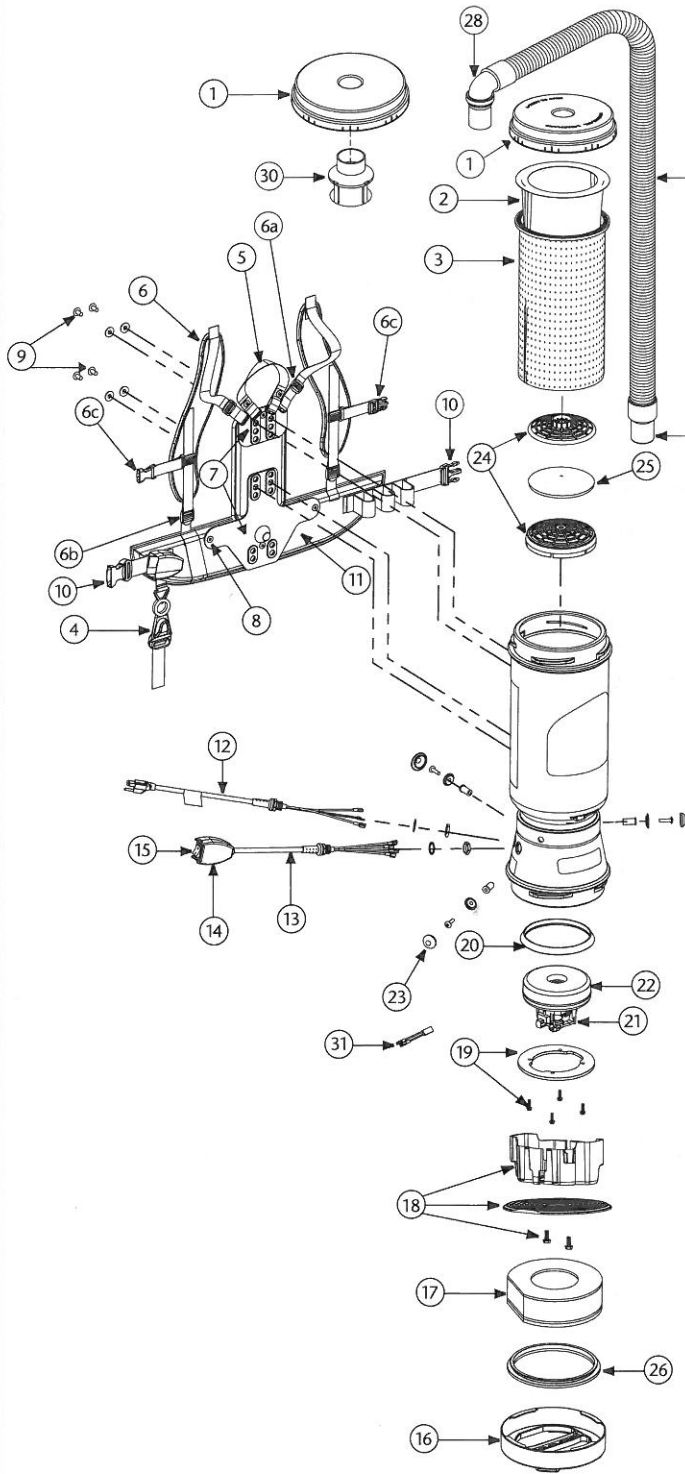

# MEGAVAC PARTS

No.	Product Name	Qty	List Price
1	100320 Twist Cap (Black)	1 ea.	\$ 34.10
2	100331 Intercept Micro Filter	10/pk	20.80
3	100565 Micro Cloth Filter	1 ea.	29.60
4	102604 Cord Holder	1 ea.	8.77
5	101737 Carry Handle w/Rivet and Washer Set	1 set	8.54
6	100356 Shoulder Strap Assembly (includes: #6a, 6b, 6c)	1 set	17.05
6a	100358 Shoulder Strap Plastic Adjustment Buckle (Top)	1 ea.	.99
6b	100357 Shoulder Strap Plastic Adjustment Buckle (Bottom)	1 ea.	.99
6c	103627 Sternum Strap Buckles (Latch and Keeper)	1 set	2.10
7	105046 Backplate (includes: #8)	1 ea.	26.24
8	100375 Barrel Nut Connection Set for Backplate (Replacement)	1 set	5.90
9	100374 Backplate Connection Set: 4 Screws w/Washers, Stand Offs	1 set	13.11
10	106719 Waist Belt Keeper and Latch	1 ea.	11.89
11	100359 Waist Belt (includes: #10)	1 ea.	39.34
	100354 Strap Assembly Complete (includes: #6, 11)	1 set	52.47
	103166 Backplate System Complete (includes: #4, 5, 6, 7, 9, 11)	1 set	65.58
12	100641 Power Cord Assembly	1 set	19.03
13	101610 Switch Cord Assembly (includes: #14,15)	1 set	36.73
	101714 Switch Cord w/Crimps	1 ea.	16.28
14	101472 Switch Box w/Velcro and New Lamb Switch	1 set	23.60
15	106066 On/Off Switch (must use with #106287)	1 ea.	7.14
	106287 Switch Box w/Velcro and Screws	1 ea.	17.61
16	105070 Bottom Twist Cap (Black)	1 ea.	39.34
17	100597 Sound Muffler	1 ea.	28.97
18	105044 Motor Shroud/Diffuser w/Screw Set: 2 Screws	1 set	22.48
19	100335 Motor Compression Ring w/Screws	1 set	11.15
	100378 Compression Ring Screw Set: 4 Screws	1 set	2.95
20	100014 Tetraseal	1 ea.	11.81
21	105164 Carbon Brush Set for MegaVac Motor (Domel Motor)	1 set	20.98
	101720 Carbon Brush Set for MegaVac Motor (Ametek Motor)	1 set	20.98
22	105162 Motor/Fan (120V) w/Crimps for MegaVac	1 set	118.04
	100379 Motor Ground and Wire Clamp Set w/Screws	1 set	5.90
	100380 Motor Crimp Set: 4 Female, 4 Male, Ground Crimp Connector	1 set	10.49
23	100368 Motor Mounting System Set: 3 Well Nuts, 3 Bolts, 3 Washers, 3 Covers	1 set	13.11
24	100030 Dome Filter w/Foam Media	1 ea.	7.88
25	100343 Foam Filter Media for Dome Filter	1 ea.	1.32
	101220 High Filtration Disk (optional)	2/pk	10.59
26	104998 Bottom Twist Cap Gasket	1 ea.	9.18
27	103048 Static-Dissipating Hose w/Cuffs (Black)	1 ea.	24.93
28	101928 Replacement Double Swivel Elbow Cuff (Black)	1 ea.	9.06
29	100694 Replacement Swivel Cuff (Black) 1 1/2"	1 ea.	5.39
30	101543 Filter Guard (Optional)	1 ea.	9.47
31	107294 Thermal Protector	1 ea.	14.39
	101678 50' Extension Cord (Not Shown)	1 ea.	32.60