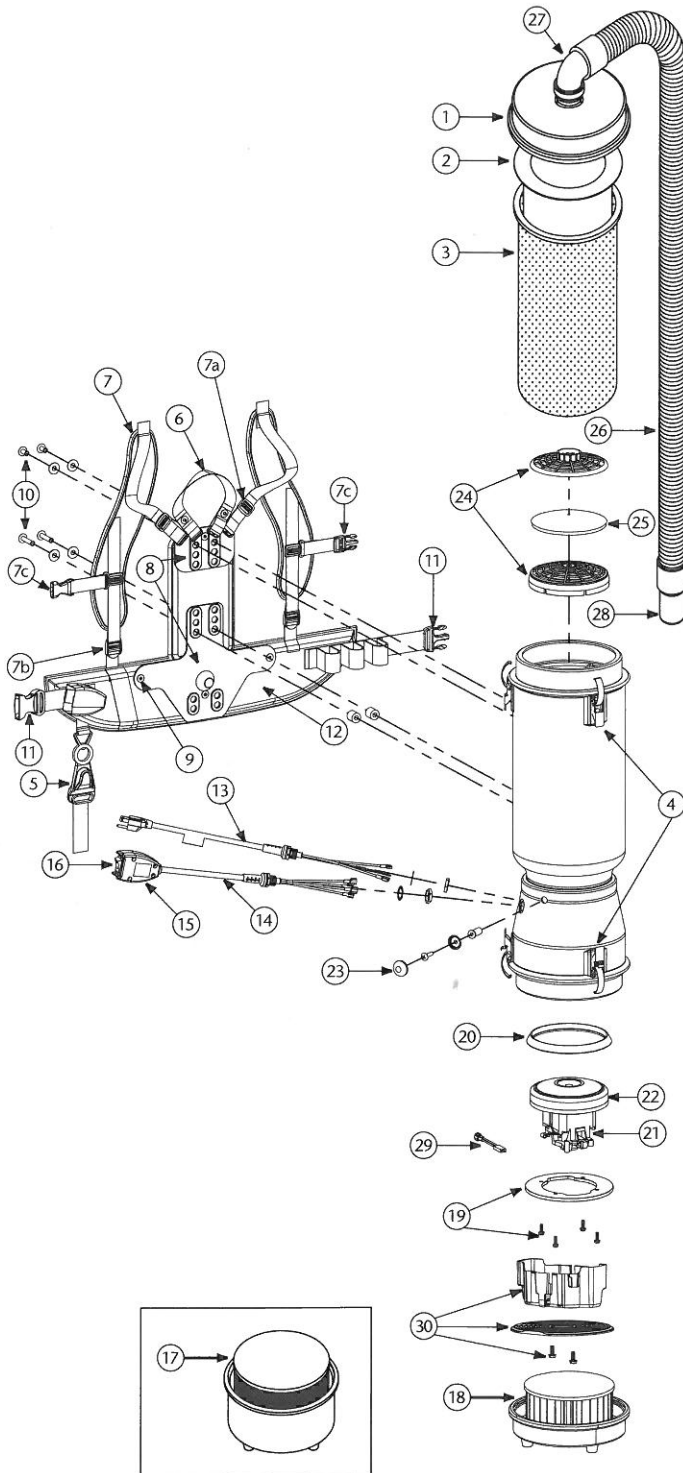

LINEVACER PARTS

No.	Product Name	Qty	List Price
1	104276 Latch Cap w/Cuff (Black)	1 ea.	\$ 38.69
2	100291 Intercept Micro Filter	10/pk	31.10
3	100565 Micro Cloth Filter	1 ea.	29.60
4	100286 Top or Bottom Cap Latch Set: 3 Latches, 3 Locks w/6 Fastening Rivets, 6 Washers	1 set	28.35
5	102604 Cord Holder	1 ea.	8.77
6	101737 Carry Handle w/Rivet and Washer Set	1 set	8.54
7	100356 Shoulder Strap Assembly (includes: #7a, 7b, 7c)	1 set	17.05
7a	100358 Shoulder Strap Plastic Adjustment (Top)	1 ea.	.99
7b	100357 Shoulder Strap Plastic Adjustment (Bottom)	1 ea.	.99
7c	103627 Sternum Strap Buckles (Latch and Keeper)	1 set	2.10
8	105046 Backplate (includes: #9)	1 ea.	26.24
9	100375 Barrel Nut Connection Set for Backplate (Replacement)	1 set	5.90
10	100374 Backplate Connection Set: 4 Screws w/Washers, Stand Offs	1 set	13.11
11	106719 Waist Belt Keeper and Latch	1 ea.	11.89
12	100359 Waist Belt (includes: #11)	1 ea.	39.34
	100354 Strap Assembly Complete (includes: #7, 12)	1 set	52.47
	103166 Backplate System Complete (includes: #5, 6, 7, 8, 10, 12)	1 set	65.58
13	100641 Power Cord Assembly Complete	1 set	19.03
14	101610 Switch Cord Assembly 120V (includes: #14, 15, 16)	1 set	36.73
	101714 Switch Cord w/Crimps	1 ea.	16.28
	101716 Switch Cord Assembly Complete 120V	1 set	39.34
15	101472 Switch Box w/Velcro and New Lamb Switch	1 set	23.60
	106287 Switch Box w/Velcro and Screws	1 ea.	17.61
16	106066 On/Off Switch (must use with #106287)	1 ea.	7.14
17	104275 ULPA Filter Assembly Complete w/Bottom Cap (100280, 100282)	1 set	314.48
18	104274PT HEPA Filter Assembly Complete w/Bottom Cap (100277, 100279)	1 set	242.64
19	100335 Motor Compression Ring w/Screws	1 set	11.15
	100378 Compression Ring Screw Set: 4 Screws	1 set	2.95
20	100014 Tetraseal	1 ea.	11.81
	100297 Gasket Ring (Not Shown)	1 ea.	3.62
21	105697 Carbon Brush Set (Domel Motor)	1 set	20.98
	100424 Carbon Brush Set (Ametek Motor) (116311-00)	1 set	20.98
	106904 Carbon Brush Set (Ametek Motor) (122157-00)	1 set	20.98
22	100422 Motor/Fan (120 V) w/Crimps (Ametek Motor)	1 ea.	88.67
	100380 Motor Crimp Set: 4 female, 4 Male and a Ground Crimp Connector	1 set	10.49
	100379 Motor Ground, Wire Clamp Set w/Screws	1 set	5.90
23	100368 Motor Mounting System Set: 3 Well Nuts, 3 Bolts, 3 Washers, 3 Covers	1 set	13.11
24	100030 Dome Filter w/Foam Media	1 ea.	7.88
25	100343 Foam Filter Media for Dome Filter	1 ea.	1.32
26	103048 Static-Dissipating Hose w/Cuffs (Black)	1 ea.	24.93
27	101928 Replacement Double Swivel Elbow Cuff (Black)	1 ea.	9.06
28	100694 Replacement Swivel Cuff (Black) 1 1/2"	1 ea.	5.39
29	107294 Thermal Protector	1 ea.	14.39
30	105044 Motor Shroud/Diffuser w/Screw Set: 2 Screws	1 set	22.48
	101678 50' Extension Cord (Not Shown)	1 ea.	32.60