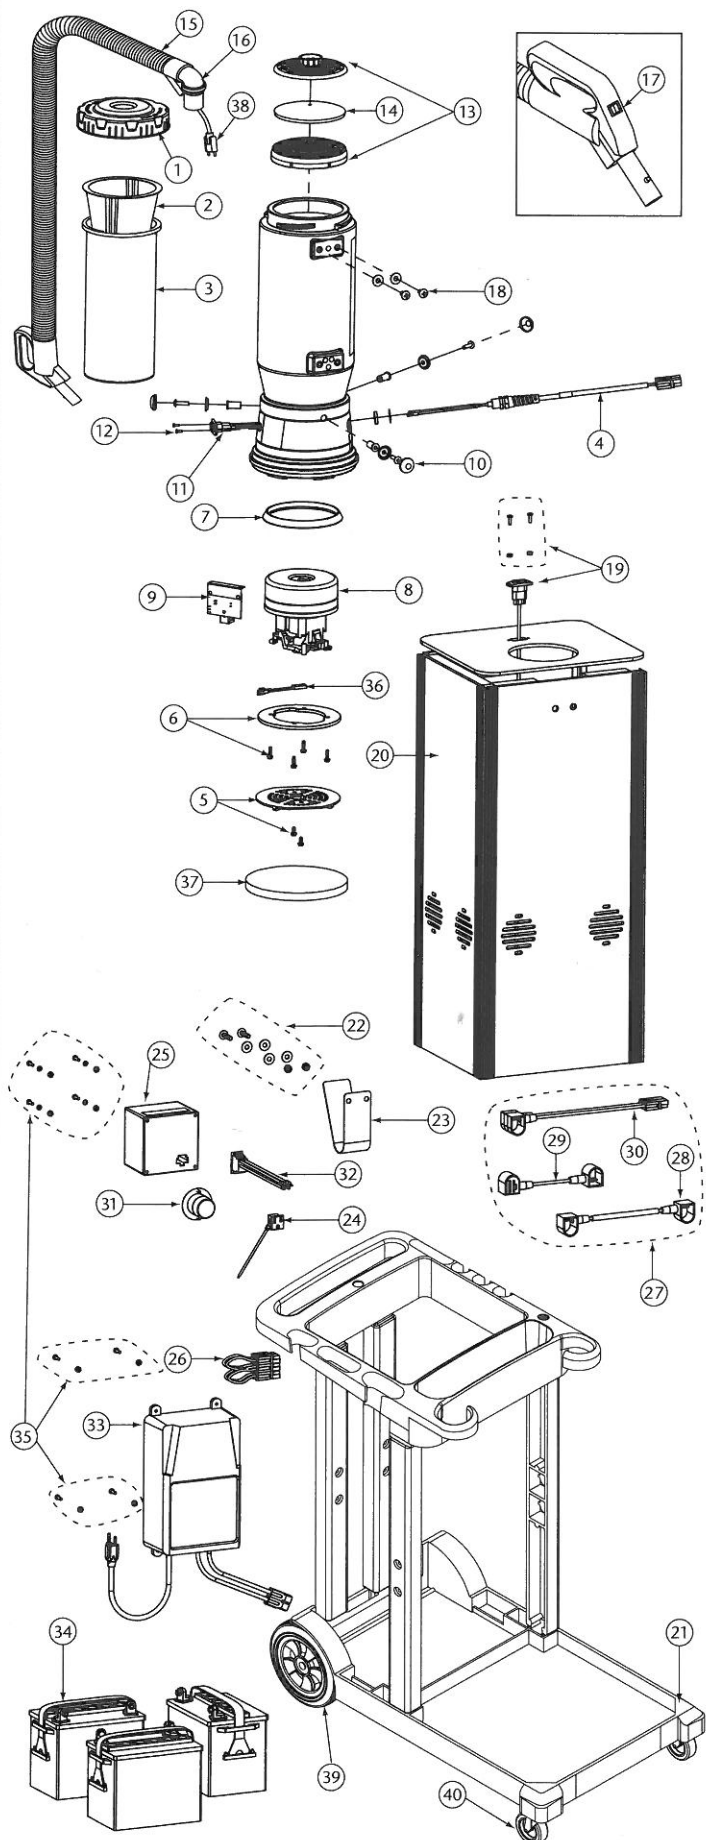

# GOCARTVAC PARTS

No.	Product Name	Qty	List Price
1	104273 Twist Cap (Black)	1 ea.	\$ 28.85
2	100431 Intercept Micro Filter	10/pk	15.60
3	100564 Micro Cloth Filter	1 ea.	24.45
4	106282 Power Cord Replacement, Complete	1 ea.	65.87
5	105044 Motor Shroud/Diffuser w/Screw Set: 2 screws	1 set	22.48
6	100335 Compression Ring w/Connection Screws	1 set	11.15
	100378 Compression Ring Connection Screws	1 set	2.95
7	100014 Tetraseal	1 ea.	11.81
8	103732 36V Motor w/Crimps, Replacement	1 set	194.67
	103731 Carbon Brush Set for 36V motor	1 set	31.49
	103617 Complete 36V Motor Assembly w/Seal, Compression Ring and Control Module (includes: #6, 7, 8, 9)	1 set	312.90
9	105496 Battery Control Module	1 ea.	88.57
10	100368 Motor Mounting System Set	1 set	13.11
11	103916 Receptacle, 2-Wire w/Crimps	1 ea.	7.05
12	104272 Receptacle Screw Set	1 set	2.27
13	100030 Dome Filter w/Foam Media	1 ea.	7.88
14	100343 Foam Filter Media for Dome Filter	1 ea.	1.32
	101220 High Filtration Disk (Optional) (2 pack)	2/pk	10.59
15	103623 Electrified Hose, 1 1/4" x 20' Long, 2-Wire	1 ea.	209.57
16	102715 Replacement Swivel Elbow Cuff, Black	1 ea.	9.66
17	106550 Switch Replacement	1 ea.	8.90
18	106284 Kit, Vacuum Attachment Hardware for Cart	1 ea.	2.85
19	106219 Kit, Power Receptacle Cord	1 set	15.05
20	106211 Box, Sound w/Corner Rails	1 set	484.31
21	106213 Cart Assembly Complete	1 ea.	462.00
22	106214 Kit, Mounting Hardware	1 set	17.31
23	103718 Hose Wrap, Blk	1 ea.	38.37
24	106241 Kit, Receptacle for Box Assembly	1 ea.	9.66
25	106215 Kit, Box Assembly	1 set	127.19
26	106277 Harness, Charging w/Connectors	1 ea.	85.17
27	106216 Kit, Battery Wiring Harness	1 set	108.14
28	106280 Lead, Wire, Battery, Fusible Link, Replacement #8AWG, w/Terminals	1 ea.	35.96
29	106279 Lead, Wire, Battery, Red, #8AWG, w/Terminals	1 ea.	28.13
30	106278 Harness, Battery	1 ea.	54.51
31	106217 Kit, Receptacle	1 set	60.19
32	106281 Switch Assembly w/Crimps	1 ea.	39.74
33	106218 Kit, Charger, 36V, 18.5A, w/Terminals	1 ea.	781.20
34	105828 Battery, Lead Acid, 12V, 37AH	1 ea.	272.54
35	106283 Kit, Attachment Hardware for Charger and Box Assembly	1 ea.	2.85
36	107294 Thermal Protector	1 ea.	14.39
37	106928 Exhaust Muffler	1 ea.	6.08
38	105790 2 Wire Electrified Hose Cord (15")	1 ea.	15.02
39	106297 Rear Wheel Set w/Axle	1 set	107.88
40	106298 Front Wheel Set	1 set	24.98
	101678 50' Extension Cord (Not Shown)	1 ea.	32.60
	834669 Hardware for Base Legs (Not Shown)	1 set	41.30