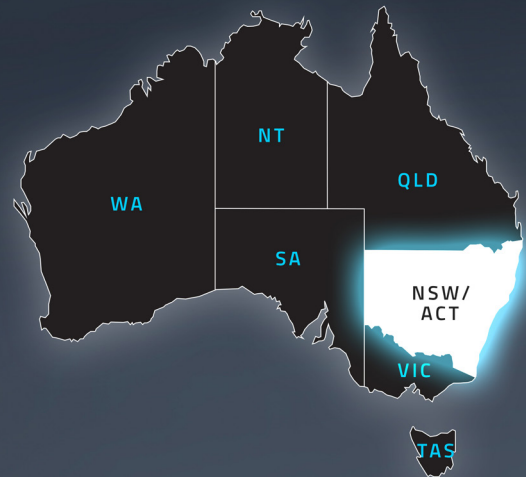

ANNUAL TERRITORY REGISTRATION

GUARDLAB®
CUSTOM NEUROMUSCULAR MOUTHGUARDS

COUNTRY:
AUSTRALIA

STATE:
NSW/ACT

TERRITORY:
SYDNEY INNER CITY

POPULATION: 211,001

EXCLUSIVE RIGHTS INCLUDE:

Darlinghurst
Erskineville-Alexandria
Glebe-Forest Lodge
Newtown-Camperdown-Darlington
Potts Point-Woolloomooloo
Pyrmont-Ultimo
Redfern-Chippendale
Surry Hills
Sydney-Haymarket-The Rocks
Waterloo-Beaconsfield

PERFORMANCE

- Designed to fit on the lower teeth
- Preferred guard for performance training and non-contact sports
- Improves movement efficiency, resulting in an enhancement of performance
- Fully customizable by color, name, logo

PROTECTION

- Designed to offer the best protection to the upper teeth
- Delivers the benefits of proper TMJ alignment
- Fully customizable by color, name, logo

RECOVERY

HOW TO REGISTER:

PLEASE CLICK [HERE](#) TO PURCHASE THIS TERRITORY AND FOLLOW THE CHECK OUT INSTRUCTION.

NEXT STEPS:

1. YOUR GUARDLAB DENTIST PACK WILL BE POSTED OUT TO YOU ALONG WITH INSTRUCTIONS FOR TRAINING AND CERTIFICATION.

2. THE LOCALISED MARKETING CAMPAIGN WILL BE INITIATED ONCE CERTIFIED, TO PUSH LEADS TO YOUR PRACTICE FROM THE AREAS LISTED ABOVE.

TERMS:

CLICK [HERE](#) FOR TERMS AND CONDITIONS