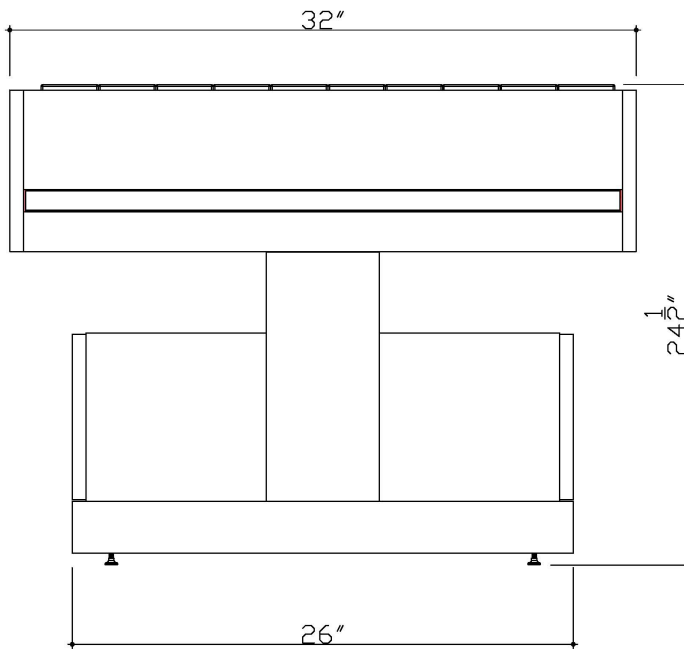

Revolutionary Features

- Top-grade Himalayan Salt blocks on a flexible surface – comfortable, soothing, and elegant
- Manufactured from sustainable material, including natural salt and bamboo that are ideal for “green” spas
- Motorized height adjustment, making it easy to get on/off and comfortable for the therapist
- Ergonomically-designed with no walls or sides to climb over or reach around
- Lightweight, removable padded top converts the Atlas Salt table to a traditional massage table with face cradle, making the treatment room available for full-time use
- Convenient warming drawer for products, tools and towels
- Drip tray below Salt Table to protect motors, frame and floor (easy to remove and clean)
- Storage drawer in addition to warming drawer
- Ideal for in-treatment or stand-alone use

Specifications

- Size: 32" x 82"
- Massage Converter Top Size: 33.5" x 83.5"
- Height Range: 24.5" to 34.5"
- Dual-Pedestal Motor Lift System
- UL-Recognized Electronics
- Lift Capacity: 500 lbs. / Static 1000 lbs.