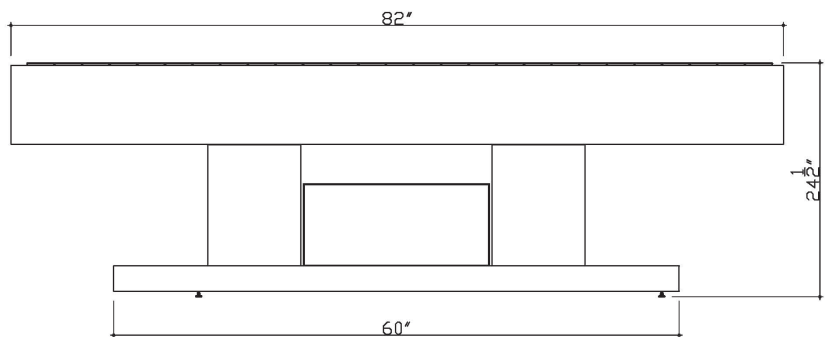

VINYL COLORS

Black

Camel

Almond

White