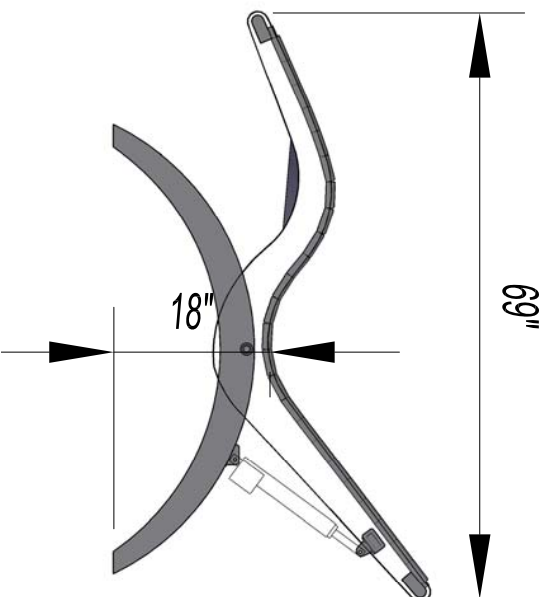

Made from non-corrosive materials to withstand use in salt room/cave. Solid wood frame, stainless steel components. UL listed electronics.

Order at saltability.com
or call 888-241-2095.

PATENT PENDING