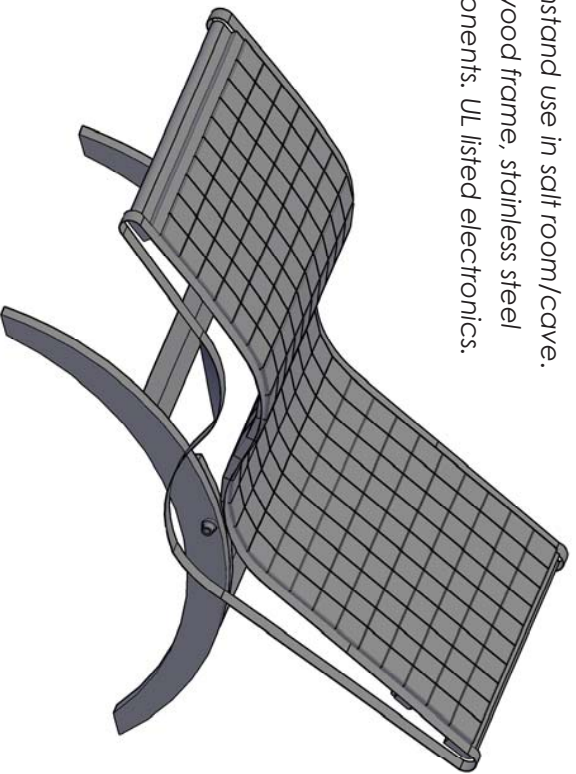

Made from non-corrosive materials to withstand use in salt room/cave. Solid wood frame, stainless steel components. UL listed electronics.

Order at saltability.com
or call 888-241-2095.

PATENT PENDING