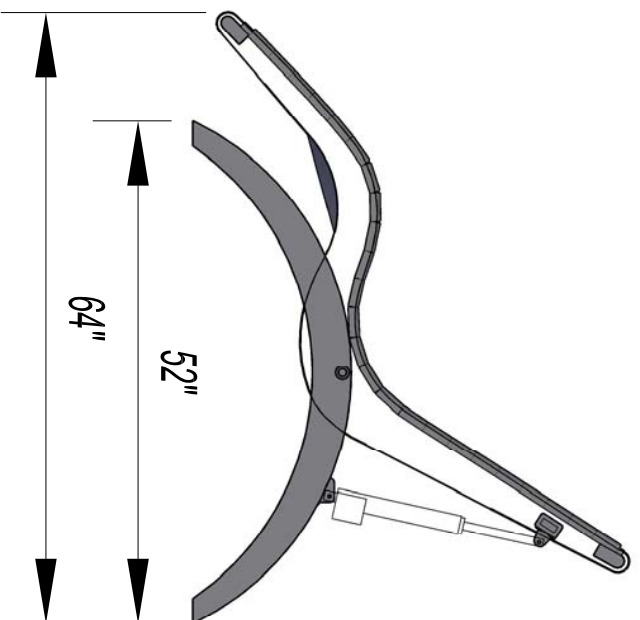

Made from non-corrosive materials to withstand use in salt room/cave. Solid wood frame, stainless steel components. UL listed electronics.

Order at saltability.com
or call 888-241-2095.

PATENT PENDING