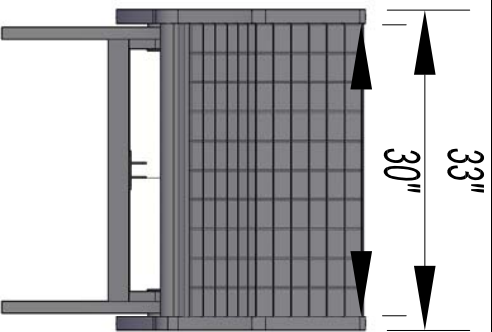

Made from non-corrosive materials to withstand use in salt room/cave. Solid wood frame, stainless steel components. UL listed electronics.

Order at saltability.com
or call 888-241-2095.

PATENT PENDING