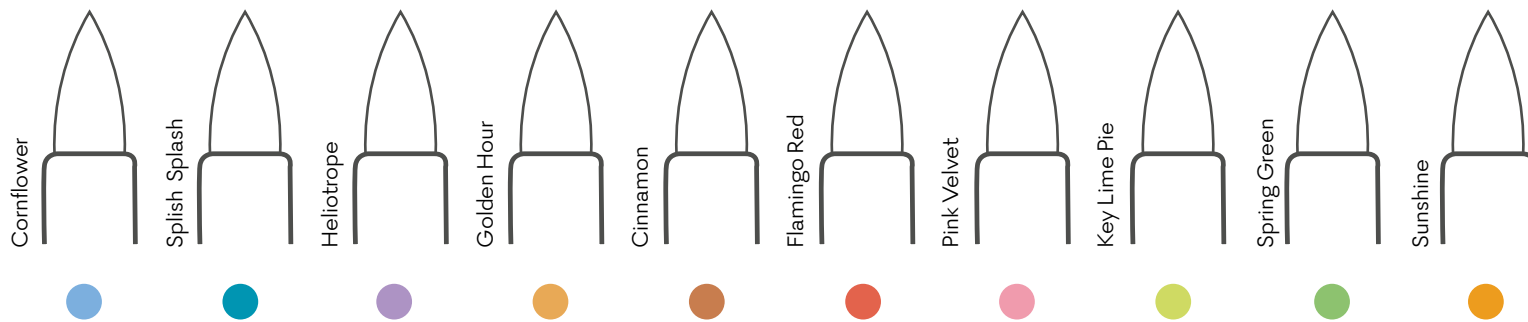

CALLIGRAPH SWATCH CHART - SPRING 2022

ARCHER & OLIVE

Blossom

Flourish