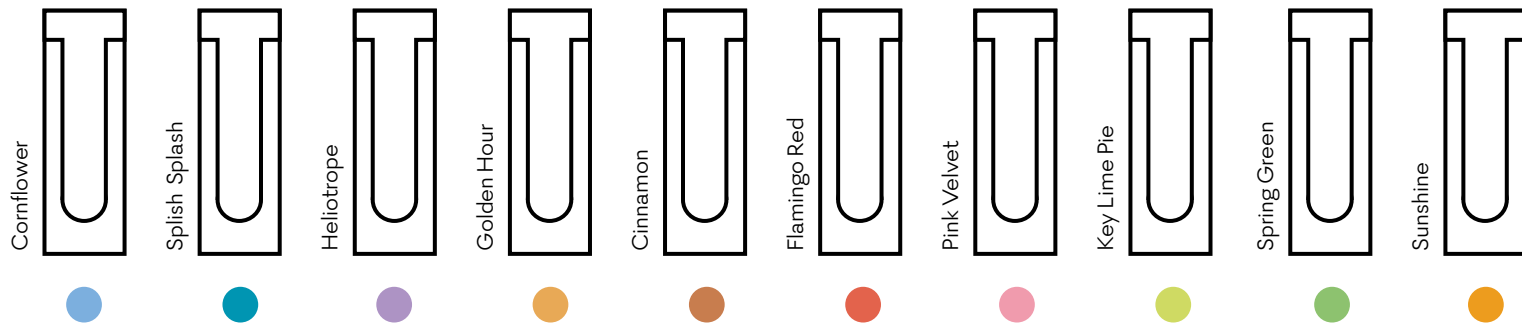

# ACRYLOGRAPH SWATCH CHART - SPRING 2022

ARCHER & OLIVE

## Blossom