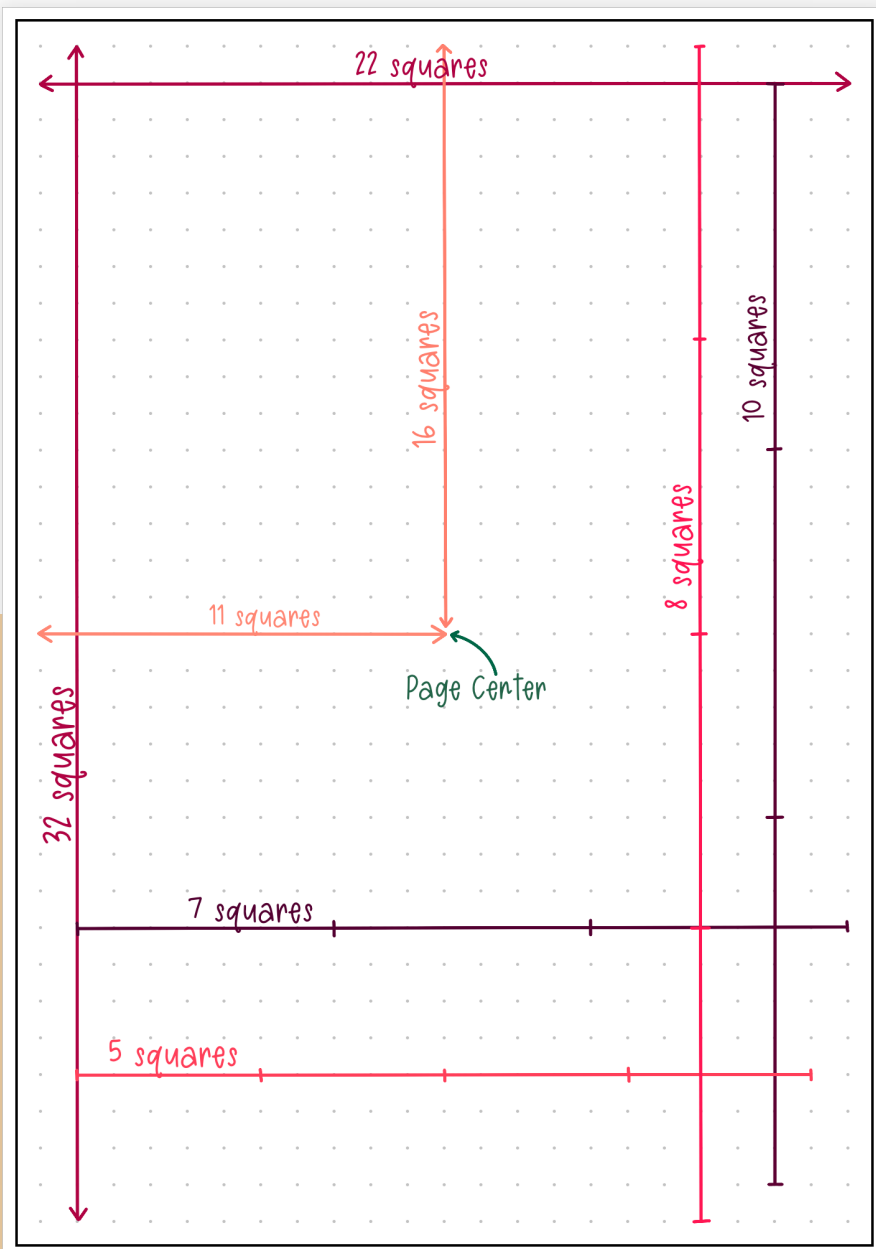

Masha Plans for Archer and Olive

B6 Archer and Olive Journal Grid Guide

PAGE SIZE:

22 by 32 squares

page center: 16 vertical 11 horizontal

divide by thirds: 10 vertical 7 horizontal

divide in quarters: 8 vertical 5 horizontal