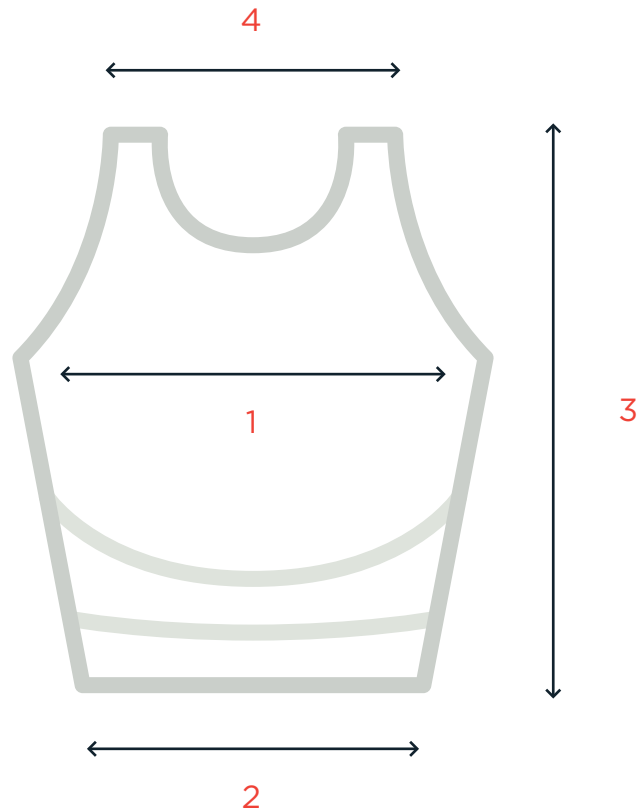

CERAMIC RACERBACK - Style No: AW010

Though all conversions are exact, fits may vary by style or personal preference

Measurements shown in IN CM

SIZE	XS	S	M	L	XL
1. Chest	11.8	12.8	13.78	14.75	15.75
2. Sweep	10.43	11.43	12.4	13.4	14.38
3. Back Length	13	13.57	14.17	14.75	15.33
4. Across Shoulder	8.67	9	9.44	9.83	10.25

CERAMIC RACERBACK - Style No: AW010

Though all conversions are exact, fits may vary by style or personal preference

Measurements shown in **IN** **CM**

SIZE	XS	S	M	L	XL
1. Chest	30	32.5	35	37.5	40
2. Sweep	26.5	29	31.5	34	36.5
3. Back Length	33	34.5	36	37.5	39
4. Across Shoulder	22	23	24	25	26