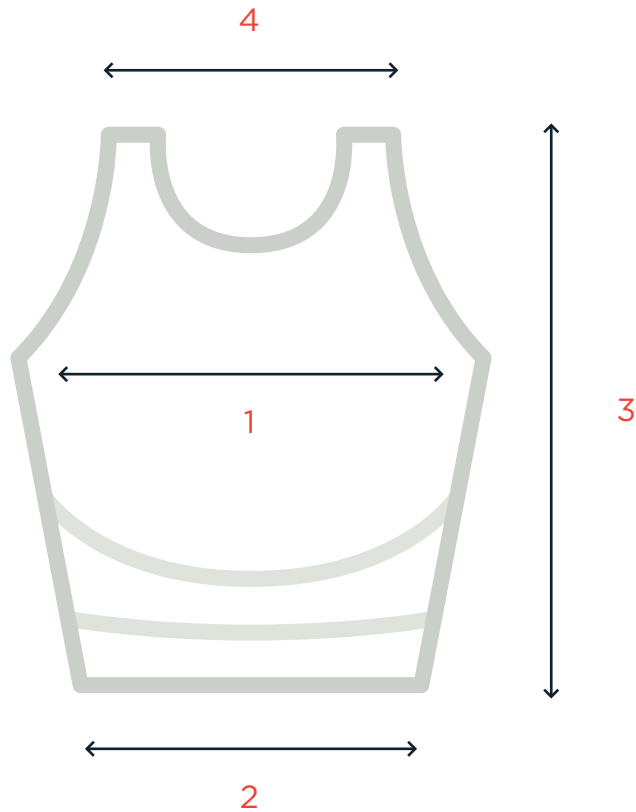

CERAMIC RACERBACK - Style No: AW010

Though all conversions are exact, fits may vary by style or personal preference

Measurements shown in IN CM

SIZE	XS	S	M	L	XL
1. Chest	11.8	12.8	13.78	14.75	15.75
2. Sweep	10.43	11.43	12.4	13.4	14.38
3. Back Length	13	13.57	14.17	14.75	15.33
4. Across Shoulder	8.67	9	9.44	9.83	10.25

CERAMIC RACERBACK - Style No: AW010

Though all conversions are exact, fits may vary by style or personal preference

Measurements shown in **IN** **CM**

SIZE	XS	S	M	L	XL
1. Chest	30	32.5	35	37.5	40
2. Sweep	26.5	29	31.5	34	36.5
3. Back Length	33	34.5	36	37.5	39
4. Across Shoulder	22	23	24	25	26