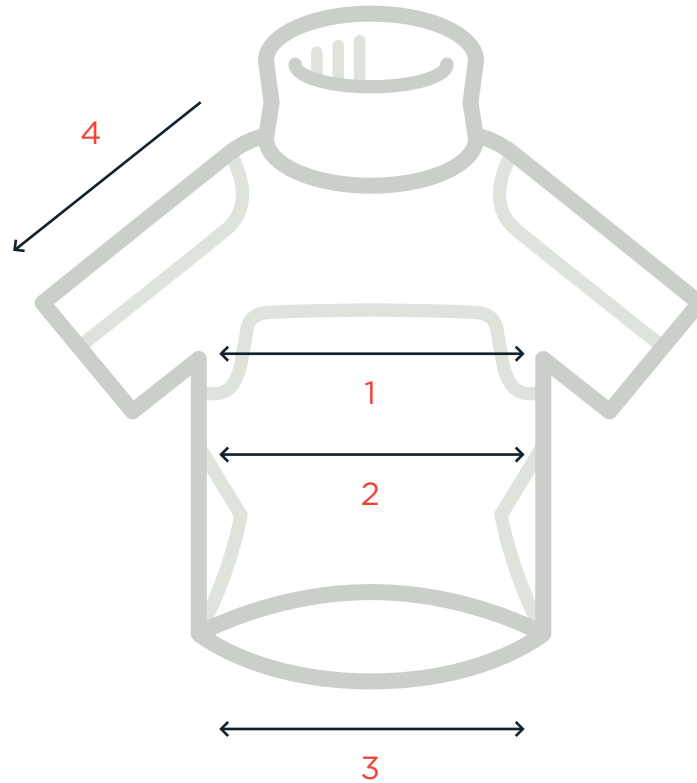

FUNNEL NECK PULLOVER - Style No: AW007

Though all conversions are exact, fits may vary by style or personal preference

Measurements shown in **IN** CM

SIZE	XS	S	M	L	XL
1. Chest	19.29	20.29	21.25	22.25	23.2
2. Waist	20	21	22	23	24
3. Sweep	22.44	23.43	24.4	25.4	26.38
4. Sleeve	19.29	19.67	20	20.5	20.86

FUNNEL NECK PULLOVER - *Style No: AW007*

Though all conversions are exact, fits may vary by style or personal preference

Measurements shown in **IN** **CM**

SIZE	XS	S	M	L	XL
1. Chest	49	51.5	54	56.5	59
2. Waist	51	53.5	56	58.5	61
3. Sweep	57	59.5	62	64.5	67
4. Sleeve	49	50	51	52	53