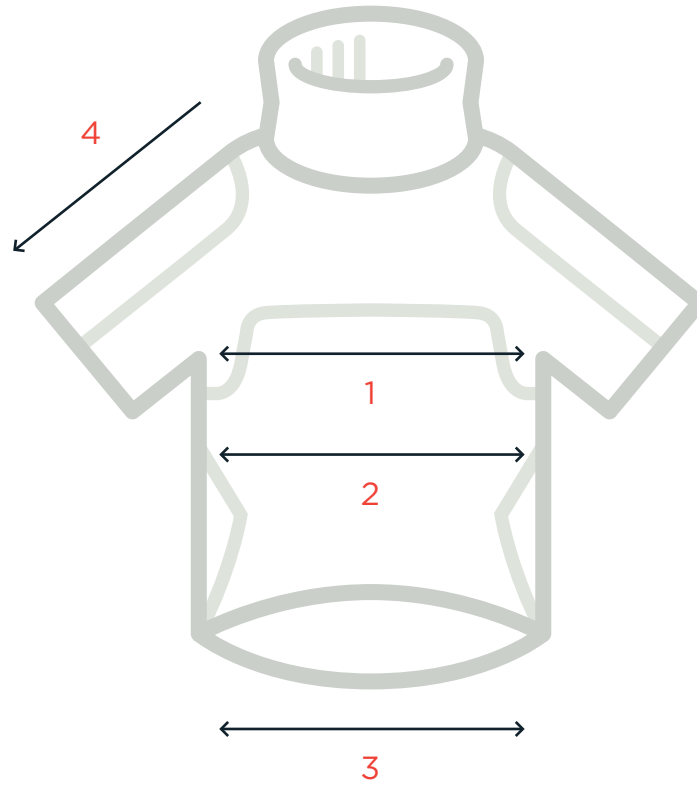

FUNNEL NECK PULLOVER - Style No: AW007

Though all conversions are exact, fits may vary by style or personal preference

Measurements shown in **IN** CM

SIZE	XS	S	M	L	XL
1. Chest	19.29	20.29	21.25	22.25	23.2
2. Waist	20	21	22	23	24
3. Sweep	22.44	23.43	24.4	25.4	26.38
4. Sleeve	19.29	19.67	20	20.5	20.86

FUNNEL NECK PULLOVER - *Style No: AW007*

Though all conversions are exact, fits may vary by style or personal preference

Measurements shown in **IN** **CM**

SIZE	XS	S	M	L	XL
1. Chest	49	51.5	54	56.5	59
2. Waist	51	53.5	56	58.5	61
3. Sweep	57	59.5	62	64.5	67
4. Sleeve	49	50	51	52	53