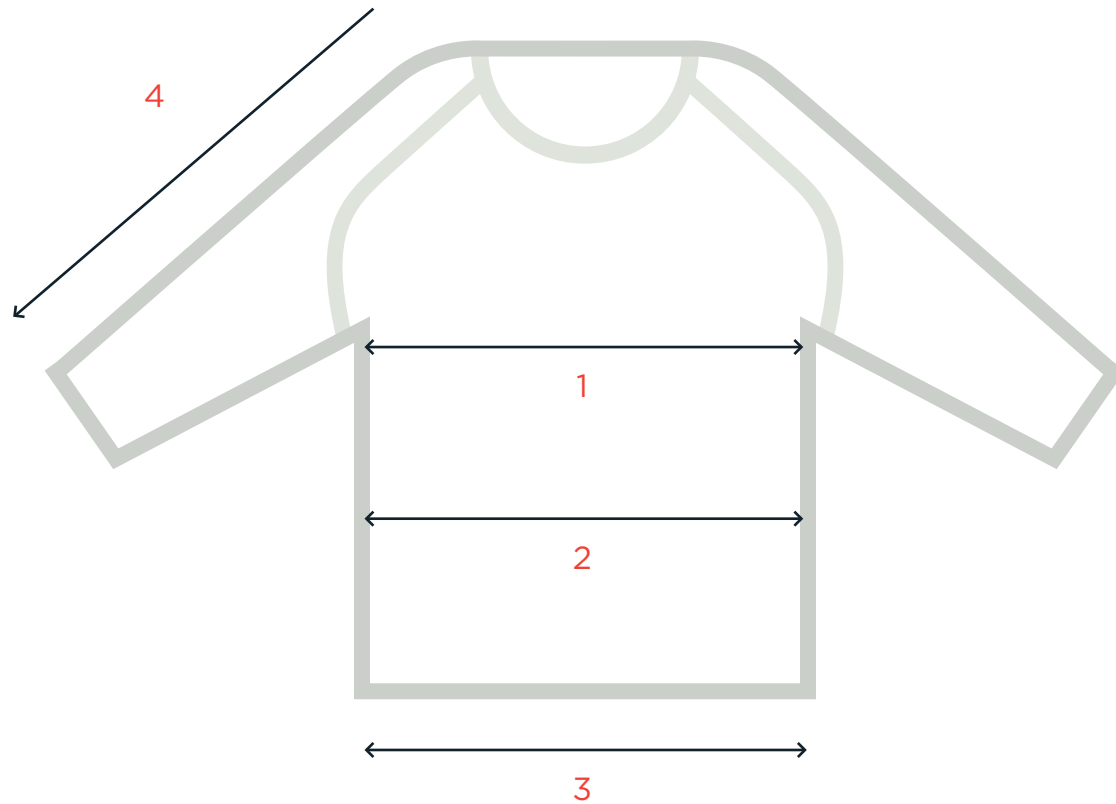

REVERSIBLE LONG SLEEVE - Style No: AW005

Though all conversions are exact, fits may vary by style or personal preference

Measurements shown in IN CM

SIZE	XS	S	M	L	XL
1. Chest	17.13	18.1	19.6	21.1	22.6
2. Waist	16.5	17.5	19	20.5	22
3. Sweep	18.5	19.5	21	22.5	24
4. Sleeve	30.75	31.5	32.25	33	33.75

REVERSIBLE LONG SLEEVE - Style No: AW005

Though all conversions are exact, fits may vary by style or personal preference

Measurements shown in **IN** **CM**

SIZE	XS	S	M	L	XL
1. Chest	43.5	46	49.8	53.6	57.4
2. Waist	42	44.5	48.3	52.1	55.9
3. Sweep	47	49.5	53.3	57.1	60.9
4. Sleeve	78.1	80	81.9	83.8	85.7