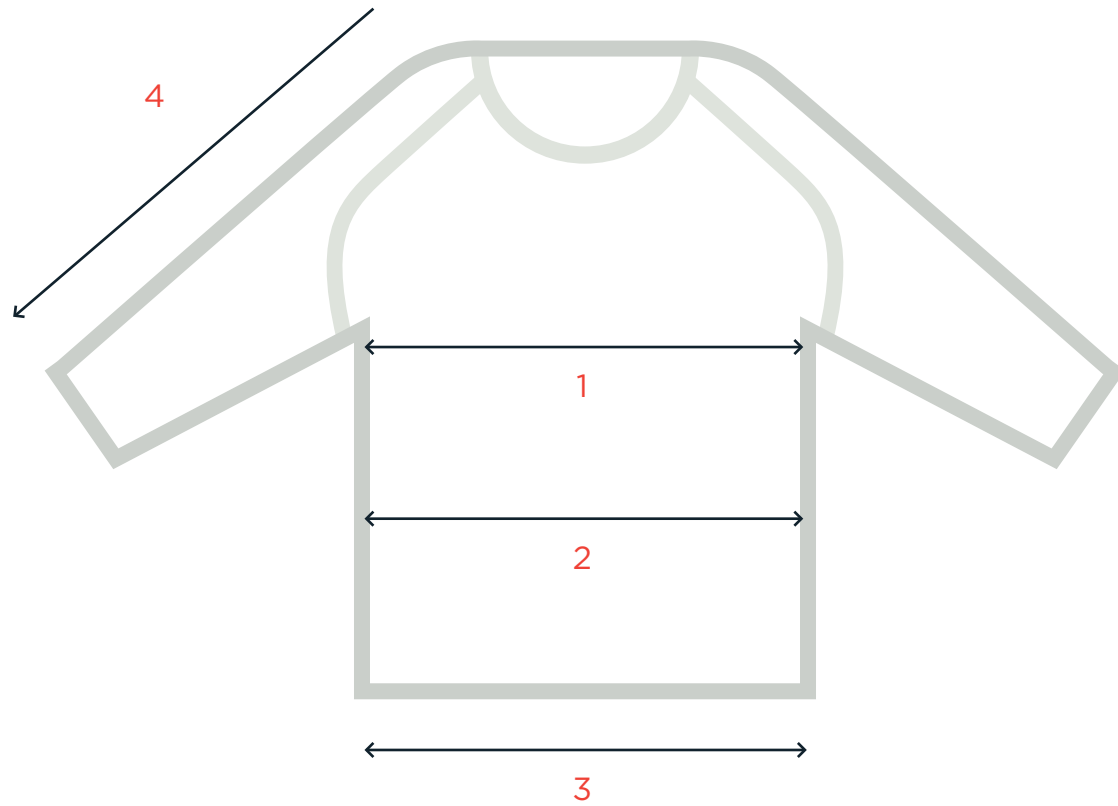

REVERSIBLE LONG SLEEVE - Style No: AW005

Though all conversions are exact, fits may vary by style or personal preference

Measurements shown in IN CM

SIZE	XS	S	M	L	XL
1. Chest	17.13	18.1	19.6	21.1	22.6
2. Waist	16.5	17.5	19	20.5	22
3. Sweep	18.5	19.5	21	22.5	24
4. Sleeve	30.75	31.5	32.25	33	33.75

REVERSIBLE LONG SLEEVE - Style No: AW005

Though all conversions are exact, fits may vary by style or personal preference

Measurements shown in **IN** **CM**

SIZE	XS	S	M	L	XL
1. Chest	43.5	46	49.8	53.6	57.4
2. Waist	42	44.5	48.3	52.1	55.9
3. Sweep	47	49.5	53.3	57.1	60.9
4. Sleeve	78.1	80	81.9	83.8	85.7