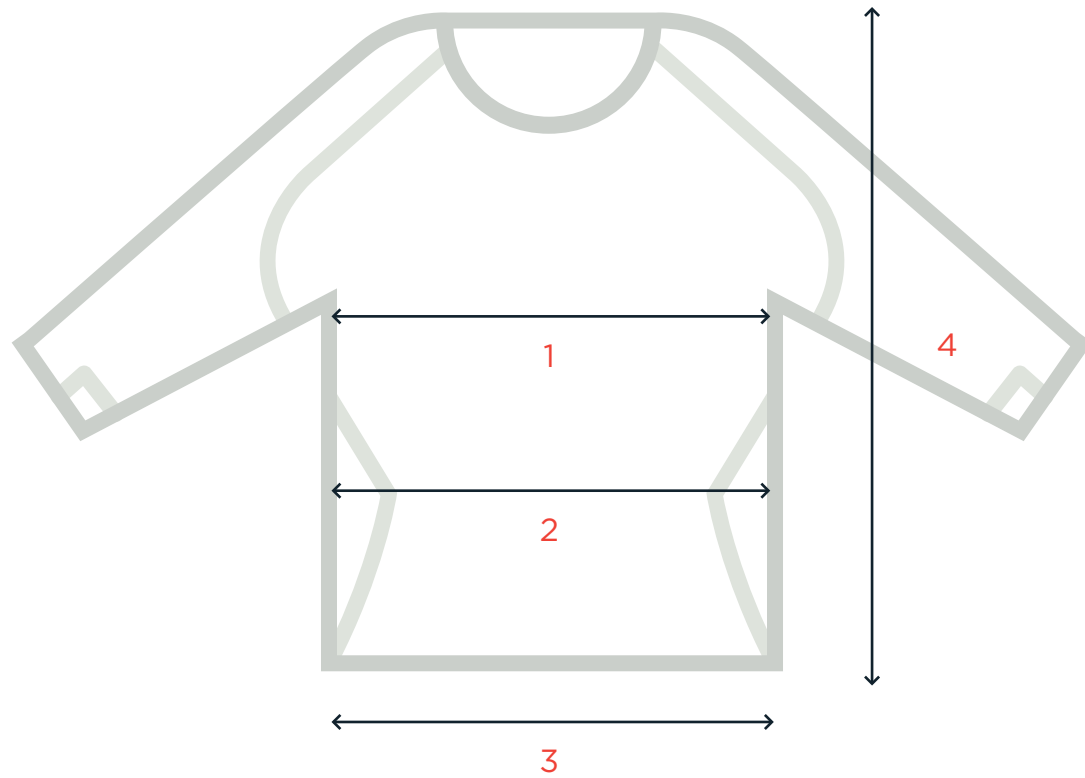

MEMBRANE PULLOVER - Style No: AW004

Though all conversions are exact, fits may vary by style or personal preference

Measurements shown in IN CM

SIZE	XS	S	M	L	XL
1. Chest	37.8	39.75	41.75	43.7	45.67
2. Waist	37.8	39.75	41.75	43.7	45.67
3. Sweep	37.8	39.75	41.75	43.7	45.67
4. Back Length	26.6	27	27.56	28	28.5

MEMBRANE PULLOVER - Style No: AW004

Though all conversions are exact, fits may vary by style or personal preference

Measurements shown in **IN** **CM**

SIZE	XS	S	M	L	XL
1. Chest	96	101	106	111	116
2. Waist	96	101	106	111	116
3. Sweep	96	101	106	111	116
4. Back Length	67.6	68.8	70	71.2	72.4