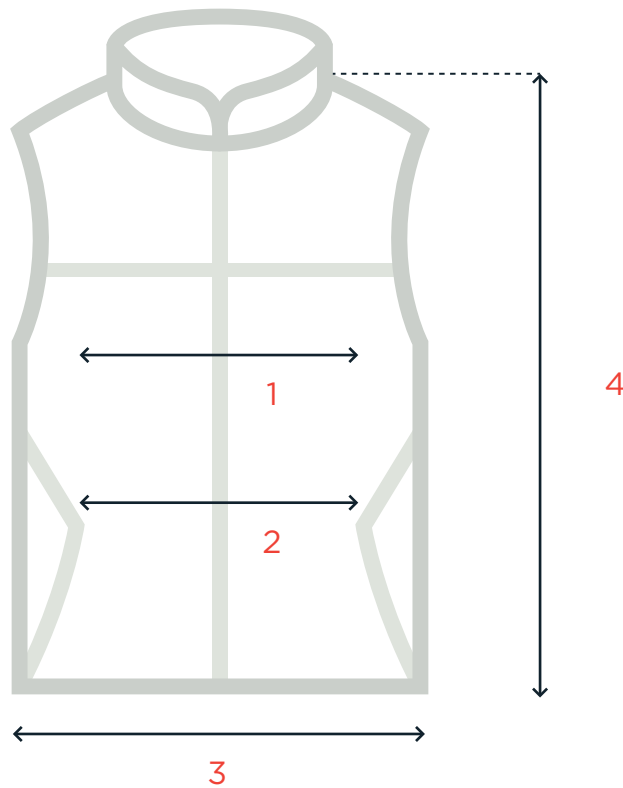

COLDBLACK® INSULATED VEST - Style No: AW003

Though all conversions are exact, fits may vary by style or personal preference

Measurements shown in IN CM

SIZE	S	M	L
1. Chest (2.5cm down from armhole)	37.4	39.38	41.3
2. Waist	37.4	39.38	41.3
3. Sweep	39	41	43
4. Back Length (back neck seam to hem)	24.4	25.2	26

COLDBLACK® INSULATED VEST - Style No: AW003

Though all conversions are exact, fits may vary by style or personal preference

Measurements shown in **IN** **CM**

SIZE	S	M	L
1. Chest (2.5cm down from armhole)	95	100	105
2. Waist	95	100	105
3. Sweep	99	104	109
4. Back Length (back neck seam to hem)	62	64	66