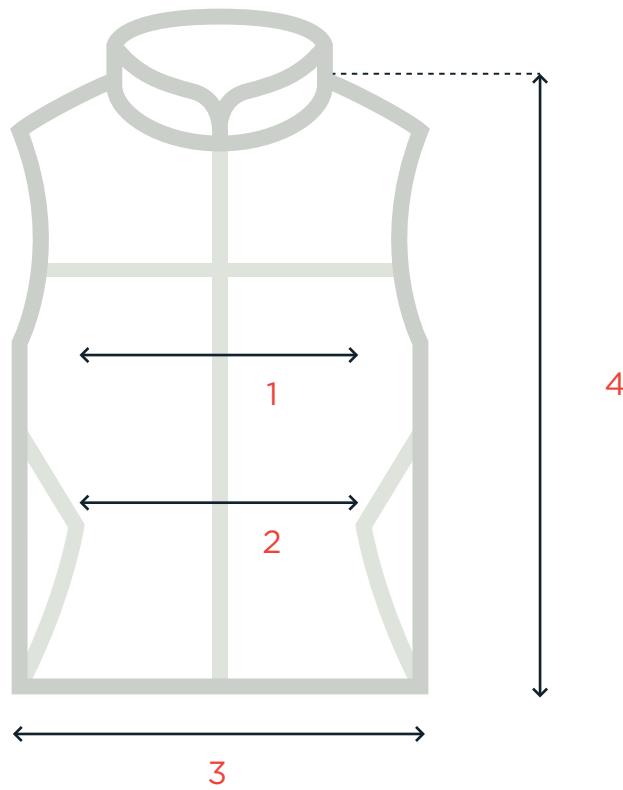

COLDBLACK® INSULATED VEST - Style No: AW003

Though all conversions are exact, fits may vary by style or personal preference

Measurements shown in IN CM

SIZE	S	M	L
1. Chest (2.5cm down from armhole)	37.4	39.38	41.3
2. Waist	37.4	39.38	41.3
3. Sweep	39	41	43
4. Back Length (back neck seam to hem)	24.4	25.2	26

COLDBLACK® INSULATED VEST - Style No: AW003

Though all conversions are exact, fits may vary by style or personal preference

Measurements shown in **IN** **CM**

SIZE	S	M	L
1. Chest (2.5cm down from armhole)	95	100	105
2. Waist	95	100	105
3. Sweep	99	104	109
4. Back Length (back neck seam to hem)	62	64	66