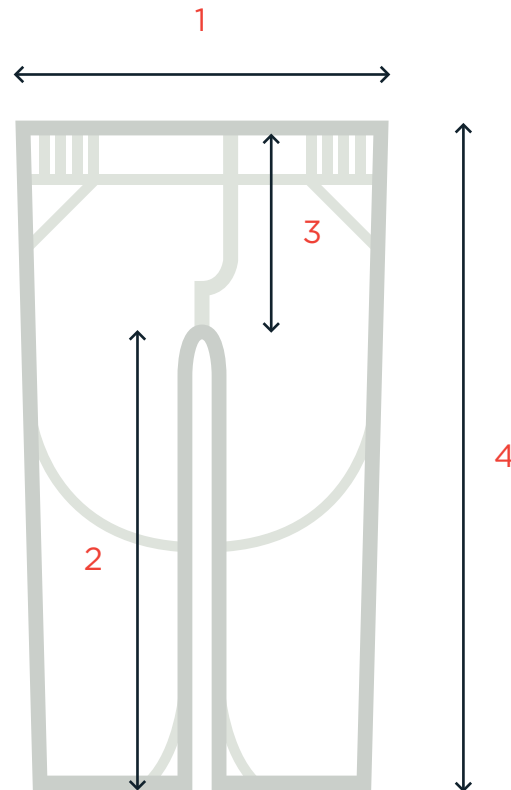

ANKLE PANTS - Style No: AW002

Though all conversions are exact, fits may vary by style or personal preference

Measurements shown in IN CM

SIZE	28	29	30	31	32	34	36
1. Waist	29.14	30.13	31.1	32	33	35	37
2. Inseam	27.6	27.75	28	28.1	28.33	28.5	28.75
3. Rise	9	9.25	9.4	9.67	9.8	10.25	10.63
4. Outseam Length	37.8	38.2	38.6	39	39.4	39.75	40.17

ANKLE PANTS - Style No: AW002

Though all conversions are exact, fits may vary by style or personal preference

Measurements shown in IN CM

SIZE	28	29	30	31	32	34	36
1. Waist	74	76.5	79	81.5	84	89	94
2. Inseam	70	70.5	71	71.5	72	72.5	73
3. Rise	23	23.5	24	24.5	25	26	27
4. Outseam Length	96	97	98	99	100	101	102