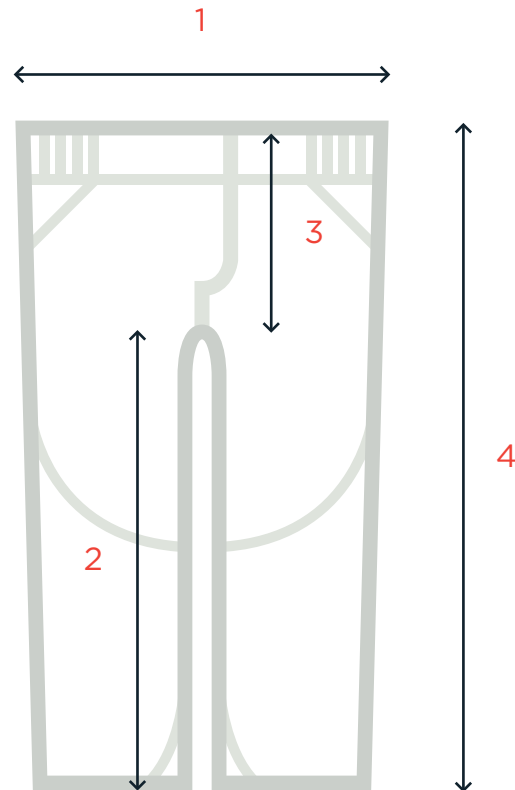

ANKLE PANTS - Style No: AW002

Though all conversions are exact, fits may vary by style or personal preference

Measurements shown in IN CM

SIZE	28	29	30	31	32	34	36
1. Waist	29.14	30.13	31.1	32	33	35	37
2. Inseam	27.6	27.75	28	28.1	28.33	28.5	28.75
3. Rise	9	9.25	9.4	9.67	9.8	10.25	10.63
4. Outseam Length	37.8	38.2	38.6	39	39.4	39.75	40.17

ANKLE PANTS - Style No: AW002

Though all conversions are exact, fits may vary by style or personal preference

Measurements shown in IN CM

SIZE	28	29	30	31	32	34	36
1. Waist	74	76.5	79	81.5	84	89	94
2. Inseam	70	70.5	71	71.5	72	72.5	73
3. Rise	23	23.5	24	24.5	25	26	27
4. Outseam Length	96	97	98	99	100	101	102