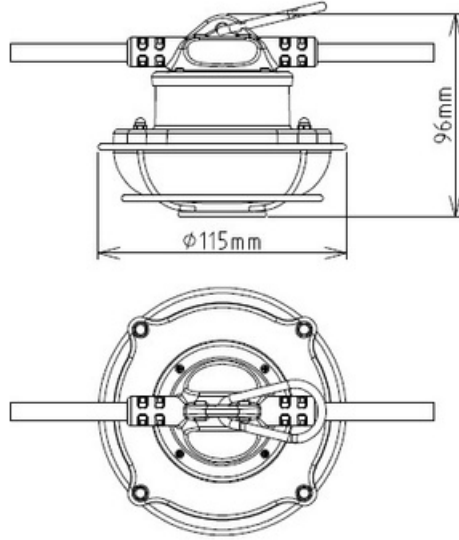

LED WORK LIGHT

H5-4H Series

ETL FC CE RoHS LM79 LM80

LEDMYPLACE.COM

H5-4H Series LED String Light

Power	13W/65W/130W
LEDs Type	Epistar 2835
Lumen efficacy	125 LM/W
Driver	Internal Driver
Input Voltage	AC100-277V,50-60Hz
Beam Angle	210°
CCT	3000K-6500K
CRI	>80
Power Factor	>0.7
IP rating	IP65
Work Temp	-40-40 ℃
Lifespan	50,000 Hours
Warranty	5 years
Certificates	ETL,cETL,CE,ROHS
Length	10ft for 13w (single unit) 50ft for 5 bunches 100ft for 10 bunches

Epistar

Rubycon

3 years warranty

Model No.	Total power(W)	Connective Power(W)	Length	Lumens(LM)	CCT	Max connection for 18G Wire	N.W(KG)
H5-4-13W	13W	1*13W	10ft	1600	3000-6500K	30 bunches	0.485
H5-4-65W	65W	5*13W	50ft	8000	3000-6500K	6 bunches	2.20
H5-4-130W	130W	10*13W	100ft	16,000	3000-6500K	3 bunches	4.20

Features

with/without wire guard options

Spacing: 10ft

Waterproof cover, 1-15R

Anti-glare cover

Fusewire, 1-15P

AWG 18/16 optional

Expected life over 50,000HRS

Eco-friendly

Selection of color range

Applications

Dimension:

Packing details:

Model NO.	Total Power	Bunch quantity	Packing QTY/CTN	Box Size(mm)	Carton Size(mm)	G.W./CTN
LK-H5-4H-65W H(5w-i4thH c-1a3gWe)	65W 13W	5*13W 1*13W	4 bunches	220*220*250	455*455*272	10.30KG 0.48KG
LK-H5-4H-65W (with cage)	65W	5*13W	4 bunches	220*220*250	455*455*272	10.30KG
LK-H5-4H-65W (without cage)	65W	5*13W	4 bunches	220*220*250	455*455*272	10.3KG
LK-H5-4H-130W (with cage)	130W	10*13W	2 bunches	440*220*250	455*455*272	9.7KG
LK-H5-4H-130W (without cage)	130W	10*13W	2 bunches	440*220*250	455*455*272	9.7KG