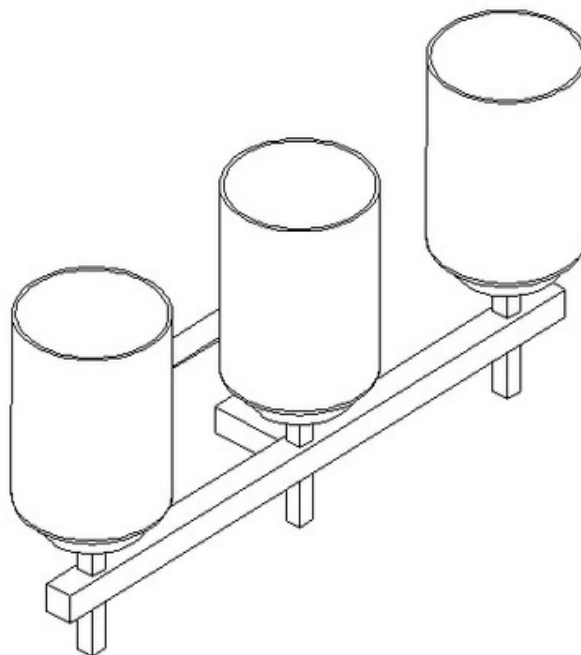

LED VANITY LIGHT

SPECIFICATIONS

- PRODUCT MODEL IVA-BL401-40BN
- WATTS 8W
- LUMENS 550LM
- COLOR TEMPERATURE 4000K
- CRI RA>80
- VOLTAGE 120V TRIAC DIMMABLE
- IP RATED ETL DAMP LOCATION
- OPERATING TEMPERATURE -20~45°C
- MATERIAL STEEL+GLASS
- FINISH BRUSHED NICKEL
- MOUNTING WALL MOUNTING
- SHADE SHAPE CYLINDER
- SHADE MATERIAL GLASS
- SHADE COLOR OPAL GLASS
- WARRANTY 5-YEAR LIMITED
- FIXTURE SIZE 4-1/2"X9-3/4"X5-3/4"
- CASE QUANTITY 6 PACK
- INNER CARTON SIZE 31.5x18.6x19.5CM
- NET WEIGHT 0.83KG
- GROSS WEIGHT 1.19KG
- MASTER CARTON SIZE 58x33x41CM
- NET WEIGHT 4.98KG
- GROSS WEIGHT 7.69KG

SPECIFICATIONS

- PRODUCT MODEL IVA-BL403-40BN
- WATTS 25W
- LUMENS 1600LM
- COLOR TEMPERATURE 4000K
- CRI RA>80
- VOLTAGE 120V TRIAC DIMMABLE
- IP RATED ETL DAMP LOCATION
- OPERATING TEMPERATURE -20~45°C
- MATERIAL STEEL+GLASS
- FINISH BRUSHED NICKEL
- MOUNTING WALL MOUNTING
- SHADE SHAPE CYLINDER
- SHADE MATERIAL GLASS
- SHADE COLOR OPAL GLASS
- WARRANTY 5-YEAR LIMITED
- FIXTURE SIZE 22"X10"X5-3/4"
- CASE QUANTITY 1 PACK
- MASTER CARTON SIZE 57x16x35CM
- NET WEIGHT 2.09KG

- GROSS WEIGHT 3.02KG

SPECIFICATIONS

- PRODUCT MODEL IVA-BL404-40BN
- WATTS 30W
- LUMENS 2100LM
- COLOR TEMPERATURE 4000K
- CRI RA>80
- VOLTAGE 120V TRIAC DIMMABLE
- IP RATED ETL DAMP LOCATION
- OPERATING TEMPERATURE -20~45°C
- MATERIAL STEEL+ ACRYLIC+GLASS
- FINISH BRUSHED NICKEL
- MOUNTING WALL MOUNTING
- SHADE SHAPE CYLINDER
- SHADE MATERIAL GLASS
- SHADE COLOR OPAL GLASS
- WARRANTY 5-YEAR LIMITED
- FIXTURE SIZE 31"X10"X5-3/4"
- CASE QUANTITY 1 PACK
- MASTER CARTON SIZE 80x16x35CM
- NET WEIGHT 2.61KG

- GROSS WEIGHT 3.90KG