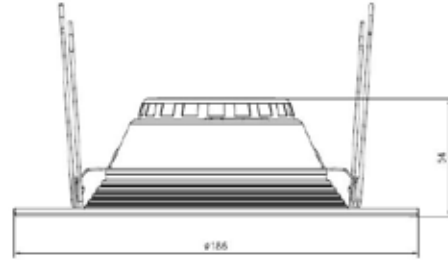

LED DOWN LIGHT

www.ledmyplace.com www.@ledmyplace.com

LED DOWN LIGHT (Dimmable)

WEN-D836-90-XXXX

Size : Φ 186x54mm(7.32x2.13")

Characteristics

Item Number	WEN-D836-90-XXXX
Description	5/6" Baffle LED Down Light
Voltage	120V AC
Power	15W
Dimmable	Yes
LED Type	2835
CRI	>90
Lumens	1000-1100 lms
Color	2700K/3000K/4000K/5000K
Life time	50,000 hours
Certificate	ETL, Energy Star,FCC,Lighting Facts,LM79,LM80