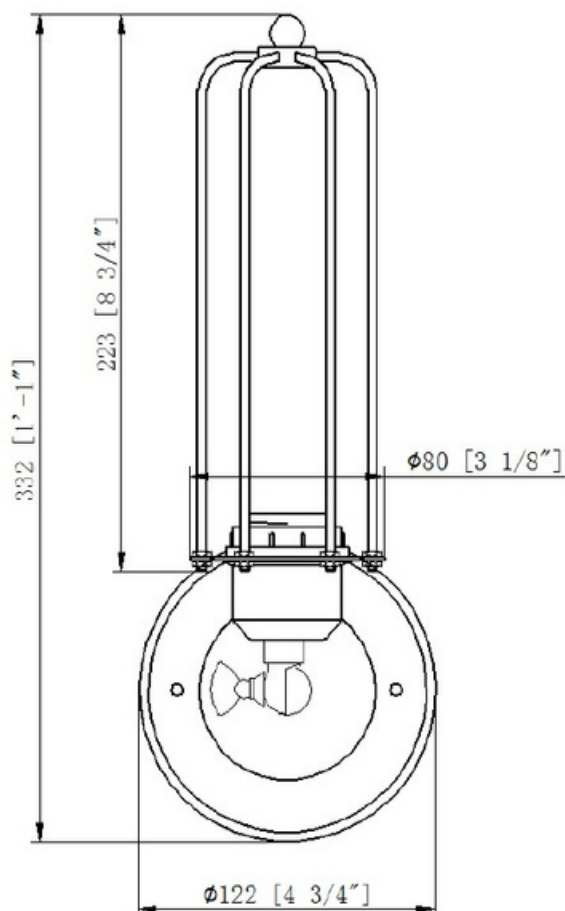

LED VANITY LIGHT

SPECIFICATIONS

- PRODUCT MODEL IVA-7039-BK
- LAMP HOLDER 1xE26x60W Max (Not including Bulb)
- VOLTAGE AC120V
- IP RATED DRY LOCATION
- OPERATING TEMPRATURE -20~45°C
- MATERIAL STEEL
- FINISH MATTE BLACK
- MOUNTING WALL MOUNTING
- SHADE SHAPE Lantern-Shaped
- SHADE MATERIAL STEEL
- SHADE COLOR MATTE BLACK
- WARRANTY 5-YEAR LIMITED
- FIXTURE SIZE L4-3/4"xW4-5/8"xH12"
- CASE QUANTITY 6 PACK
- INNER CARTON SIZE 18x12.50x24.50CM
- MASTER CARTON SIZE 40.50x26.50x38.50CM
- NET WEIGHT 2.28KG
- GROSS WEIGHT 4.73KG

SPECIFICATIONS

- PRODUCT MODEL IVA-7040-BK
- LAMP HOLDER 2xE26x60W Max (Not including Bulb)
- VOLTAGE AC120V
- IP RATED DRY LOCATION
- OPERATING TEMPRATURE -20~45°C
- MATERIAL STEEL
- FINISH MATTE BLACK
- MOUNTING WALL MOUNTING
- SHADE SHAPE Birdcage-Shaped
- SHADE MATERIAL STEEL
- SHADE COLOR MATTE BLACK
- WARRANTY 5-YEAR LIMITED
- FIXTURE SIZE L10-1/8"xW4-5/8"xH12"
- CASE QUANTITY 4 PACK
- INNER CARTON SIZE 24x14x28.50CM
- MASTER CARTON SIZE 50x30x30.50CM
- NET WEIGHT 2.52KG
- GROSS WEIGHT 4.85KG