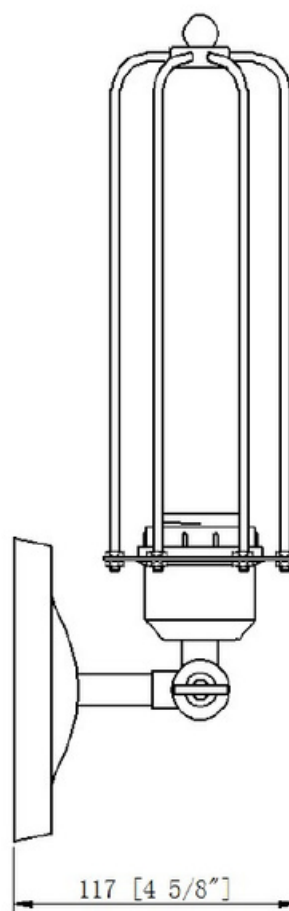

LED VANITY LIGHT

SPECIFICATIONS

- PRODUCT MODEL IVA-7039-BK
- LAMP HOLDER 1xE26x60W Max (Not including Bulb)
- VOLTAGE AC120V
- IP RATED DRY LOCATION
- OPERATING TEMPRATURE -20~45°C
- MATERIAL STEEL
- FINISH MATTE BLACK
- MOUNTING WALL MOUNTING
- SHADE SHAPE Lantern-Shaped
- SHADE MATERIAL STEEL
- SHADE COLOR MATTE BLACK
- WARRANTY 5-YEAR LIMITED
- FIXTURE SIZE L4-3/4"xW4-5/8"xH12"
- CASE QUANTITY 6 PACK
- INNER CARTON SIZE 18x12.50x24.50CM
- MASTER CARTON SIZE 40.50x26.50x38.50CM
- NET WEIGHT 2.28KG
- GROSS WEIGHT 4.73KG

SPECIFICATIONS

- PRODUCT MODEL IVA-7040-BK
- LAMP HOLDER 2xE26x60W Max (Not including Bulb)
- VOLTAGE AC120V
- IP RATED DRY LOCATION
- OPERATING TEMPRATURE -20~45°C
- MATERIAL STEEL
- FINISH MATTE BLACK
- MOUNTING WALL MOUNTING
- SHADE SHAPE Birdcage-Shaped
- SHADE MATERIAL STEEL
- SHADE COLOR MATTE BLACK
- WARRANTY 5-YEAR LIMITED
- FIXTURE SIZE L10-1/8"xW4-5/8"xH12"
- CASE QUANTITY 4 PACK
- INNER CARTON SIZE 24x14x28.50CM
- MASTER CARTON SIZE 50x30x30.50CM
- NET WEIGHT 2.52KG
- GROSS WEIGHT 4.85KG