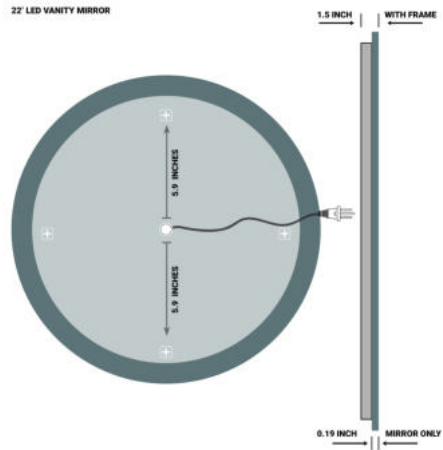

# LED Bathroom Mirror

# LIGHTED BACKLIT MIRROR

∅ 22 Inch Diameter

WEN-ENE-AL Series

WEN-ENE-AL Series

## • Specifications:

Model	SIZE	Input Power	CRI	CCT Changeable With Remembrance
WEN-02LM2222-DSTBM	22 Inch	110-240V	90+	3000/4000/4200/6000 Kelvin

## • Material:

Mirror	5mm Copper Free
LED	120chips/m, SMD2835
Driver	IP65, 110-240V, Mean Well Brand
Housing	6063 Aluminium Alloy
Function	Demister & Touch Switch
Waterproof Rating	IP44