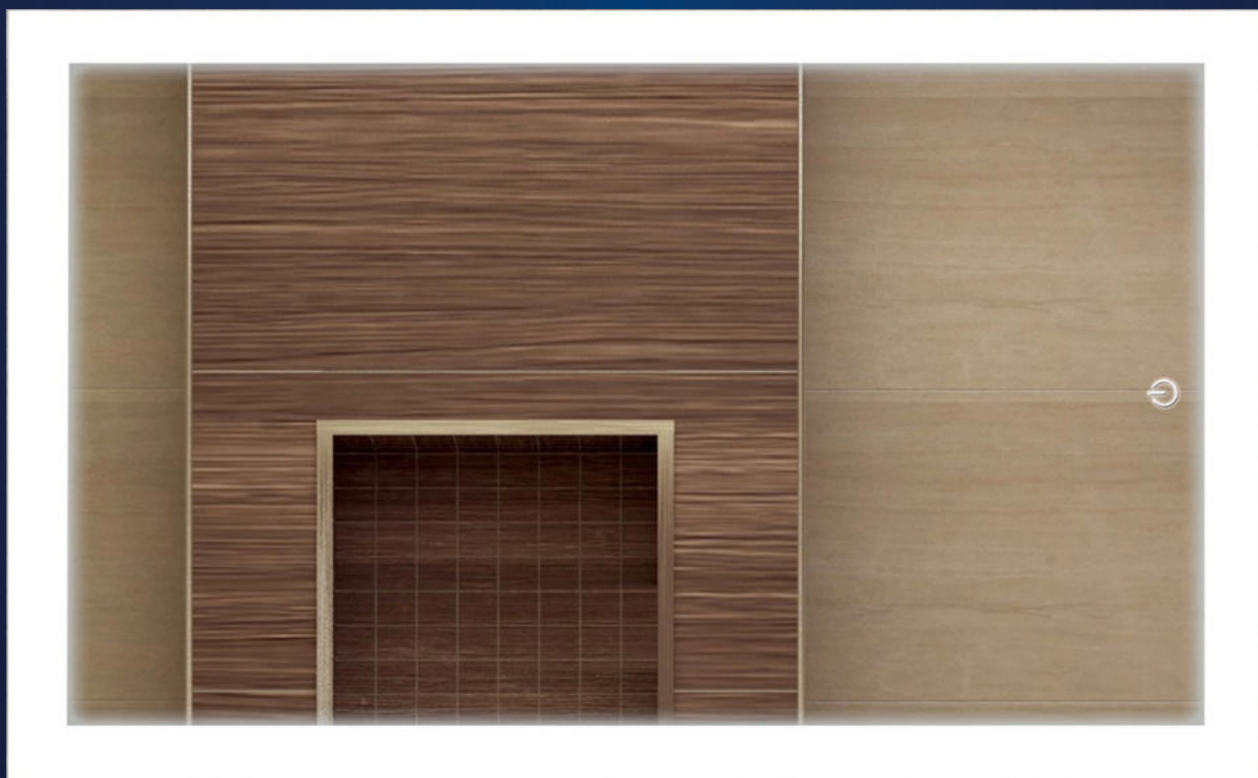

36" x 48" LED Vanity Mirror

LIGHTED BACKLIT MIRROR

QUESTIONS OR CONCERNS CONTACT AT: LEDMYPLACE
 Email: info@ledmyplace.com
 Monday through Friday 8:00 AM to 5:00 PM E.S.T.
 www.ledmyplace.com

WEN-ENE-AL Series

WEN-ENE-AL Series

Specifications:

Model	SIZE	Input Power	CRI	Wattage	3K Lumens	4K Lumens	6K Lumens
WEN-ENE-AC-3648	36"x48"	110-240V	90+	46W	2400	2600	2800

Material:

Mirror	5mm Copper Free
LED	120chips/m, SMD2835
Driver	IP65, 110-240V, Mean Well Brand
Housing	6063 Aluminium Alloy
Function	Demister & Touch Switch
Waterproof Rating	IP44

Features:

- Ultra clear glass mirror
- Full range stepless CCT adjustable
- High Lumens, high CRI
- IP65 driver, 110-240V
- Mirror defogger included
- Wall switch control supported
- Easy to install and operate.