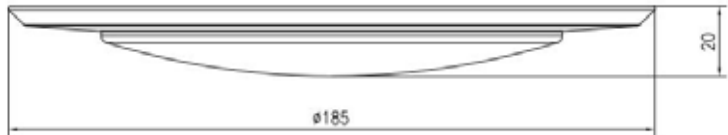

LED DOWN LIGHT

LED DOWN LIGHT (Dimmable)

WEN-D236-90-XXXX

Size : Φ 185x34mm(7.28x1.34")

Characteristics

Item Number	WEN-D236-90-XXXX
Description	5"/6" LED Surface Mount down light
Voltage	120V AC
Power	15W
Dimmable	Yes
LED Type	SMD
CRI	>90
Lumens	1050-1200 lms
Color	2700K/3000K/4000K/5000K
Life time	50,000 hours
Certificate	ETL,Energy Star,FCC,Lighting Facts,LM79,LM80