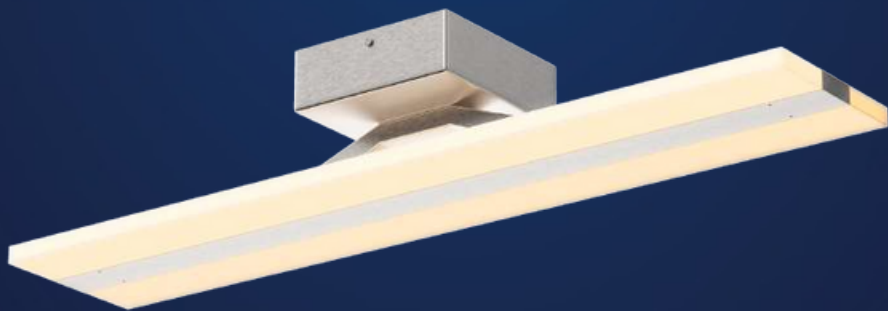

LED VANITY LIGHT

SPECIFICATIONS

- Product Model IVA-VL06DC25-24IN-40BN •WATTS 25W
- LUMENS 1500LM
- COLOR TEMPERATURE 4000K
- CRI RA>80
- VOLTAGE 120V DIMMABLE
- IP RATED ETL DAMP LOCATION •OPERATING TEMPRATURE -20~45°C
- MATERIAL STEEL+ ACRYLIC
- FINISH BRUSHED NICKEL •MOUNTING WALL MOUNTING
- SHADE SHAPE RECTANGLE
- SHADE MATERIAL ACRYLIC
- SHADE COLOR WHITE
- WARRANTY 5-YEAR LIMITED
- FIXTURE SIZE 24"X4-3/4"X3-7/8"
- CASE QUANTITY 6 PACK
- INNER CARTON SIZE 65.5x14x17CM
- NET WEIGHT 1.86 KG
- GROSS WEIGHT 2.14KG
- MASTER CARTON SIZE 67x44x35.5CM
- NET WEIGHT 11.16KG
- GROSS WEIGHT 14.01KG

SPECIFICATIONS

- Product Model IVA-VL06DC30-36IN-40BN •WATTS 30W
- LUMENS 1900LM
- COLOR TEMPERATURE 4000K
- CRI RA>80
- VOLTAGE 120V DIMMABLE
- IP RATED ETL DAMP LOCATION •OPERATING TEMPRATURE -20~45°C
- MATERIAL STEEL+ ACRYLIC
- FINISH BRUSHED NICKEL •MOUNTING WALL MOUNTING
- SHADE SHAPE RECTANGLE
- SHADE MATERIAL ACRYLIC
- SHADE COLOR WHITE
- WARRANTY 5-YEAR LIMITED
- FIXTURE SIZE 36"X4-3/4"X3-7/8"
- CASE QUANTITY 6 PACK
- INNER CARTON SIZE 96x14x17CM
- NET WEIGHT 2.53 KG
- GROSS WEIGHT 3.02KG
- MASTER CARTON SIZE 97.5x44x35.5CM
- NET WEIGHT 15.18KG
- GROSS WEIGHT 19.58KG