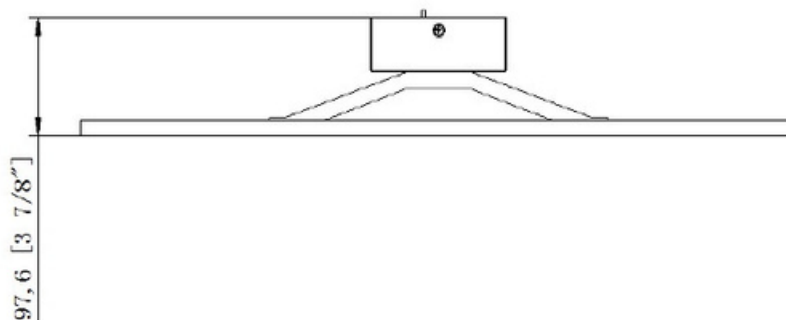

LED VANITY LIGHT

SPECIFICATIONS

- Product Model IVA-VL06DC25-24IN-40BN •WATTS 25W
- LUMENS 1500LM
- COLOR TEMPERATURE 4000K
- CRI RA>80
- VOLTAGE 120V DIMMABLE
- IP RATED ETL DAMP LOCATION •OPERATING TEMPRATURE -20~45°C
- MATERIAL STEEL+ ACRYLIC
- FINISH BRUSHED NICKEL •MOUNTING WALL MOUNTING
- SHADE SHAPE RECTANGLE
- SHADE MATERIAL ACRYLIC
- SHADE COLOR WHITE
- WARRANTY 5-YEAR LIMITED
- FIXTURE SIZE 24"X4-3/4"X3-7/8"
- CASE QUANTITY 6 PACK
- INNER CARTON SIZE 65.5x14x17CM
- NET WEIGHT 1.86 KG
- GROSS WEIGHT 2.14KG
- MASTER CARTON SIZE 67x44x35.5CM
- NET WEIGHT 11.16KG
- GROSS WEIGHT 14.01KG

SPECIFICATIONS

- Product Model IVA-VL06DC30-36IN-40BN •WATTS 30W
- LUMENS 1900LM
- COLOR TEMPERATURE 4000K
- CRI RA>80
- VOLTAGE 120V DIMMABLE
- IP RATED ETL DAMP LOCATION •OPERATING TEMPRATURE -20~45°C
- MATERIAL STEEL+ ACRYLIC
- FINISH BRUSHED NICKEL •MOUNTING WALL MOUNTING
- SHADE SHAPE RECTANGLE
- SHADE MATERIAL ACRYLIC
- SHADE COLOR WHITE
- WARRANTY 5-YEAR LIMITED
- FIXTURE SIZE 36"X4-3/4"X3-7/8"
- CASE QUANTITY 6 PACK
- INNER CARTON SIZE 96x14x17CM
- NET WEIGHT 2.53 KG
- GROSS WEIGHT 3.02KG
- MASTER CARTON SIZE 97.5x44x35.5CM
- NET WEIGHT 15.18KG
- GROSS WEIGHT 19.58KG