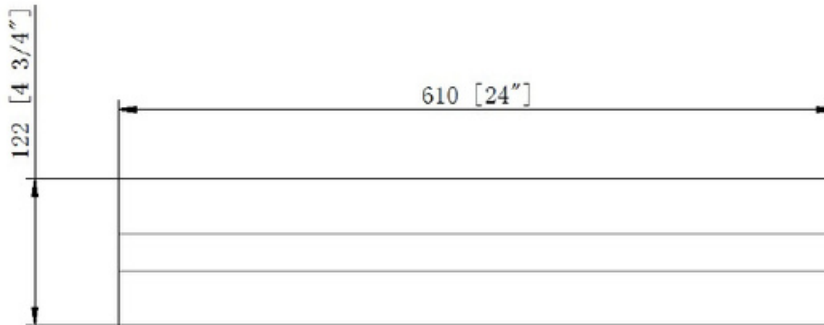

LED VANITY LIGHT

SPECIFICATIONS

- Product Model IVA-VL06DC25-24IN-40BN •WATTS 25W
- LUMENS 1500LM
- COLOR TEMPERATURE 4000K
- CRI RA>80
- VOLTAGE 120V DIMMABLE
- IP RATED ETL DAMP LOCATION •OPERATING TEMPRATURE -20~45°C
- MATERIAL STEEL+ ACRYLIC
- FINISH BRUSHED NICKEL •MOUNTING WALL MOUNTING
- SHADE SHAPE RECTANGLE
- SHADE MATERIAL ACRYLIC
- SHADE COLOR WHITE
- WARRANTY 5-YEAR LIMITED
- FIXTURE SIZE 24"X4-3/4"X3-7/8"
- CASE QUANTITY 6 PACK
- INNER CARTON SIZE 65.5x14x17CM
- NET WEIGHT 1.86 KG
- GROSS WEIGHT 2.14KG
- MASTER CARTON SIZE 67x44x35.5CM
- NET WEIGHT 11.16KG
- GROSS WEIGHT 14.01KG

SPECIFICATIONS

- Product Model IVA-VL06DC30-36IN-40BN •WATTS 30W
- LUMENS 1900LM
- COLOR TEMPERATURE 4000K
- CRI RA>80
- VOLTAGE 120V DIMMABLE
- IP RATED ETL DAMP LOCATION •OPERATING TEMPRATURE -20~45°C
- MATERIAL STEEL+ ACRYLIC
- FINISH BRUSHED NICKEL •MOUNTING WALL MOUNTING
- SHADE SHAPE RECTANGLE
- SHADE MATERIAL ACRYLIC
- SHADE COLOR WHITE
- WARRANTY 5-YEAR LIMITED
- FIXTURE SIZE 36"X4-3/4"X3-7/8"
- CASE QUANTITY 6 PACK
- INNER CARTON SIZE 96x14x17CM
- NET WEIGHT 2.53 KG
- GROSS WEIGHT 3.02KG
- MASTER CARTON SIZE 97.5x44x35.5CM
- NET WEIGHT 15.18KG
- GROSS WEIGHT 19.58KG