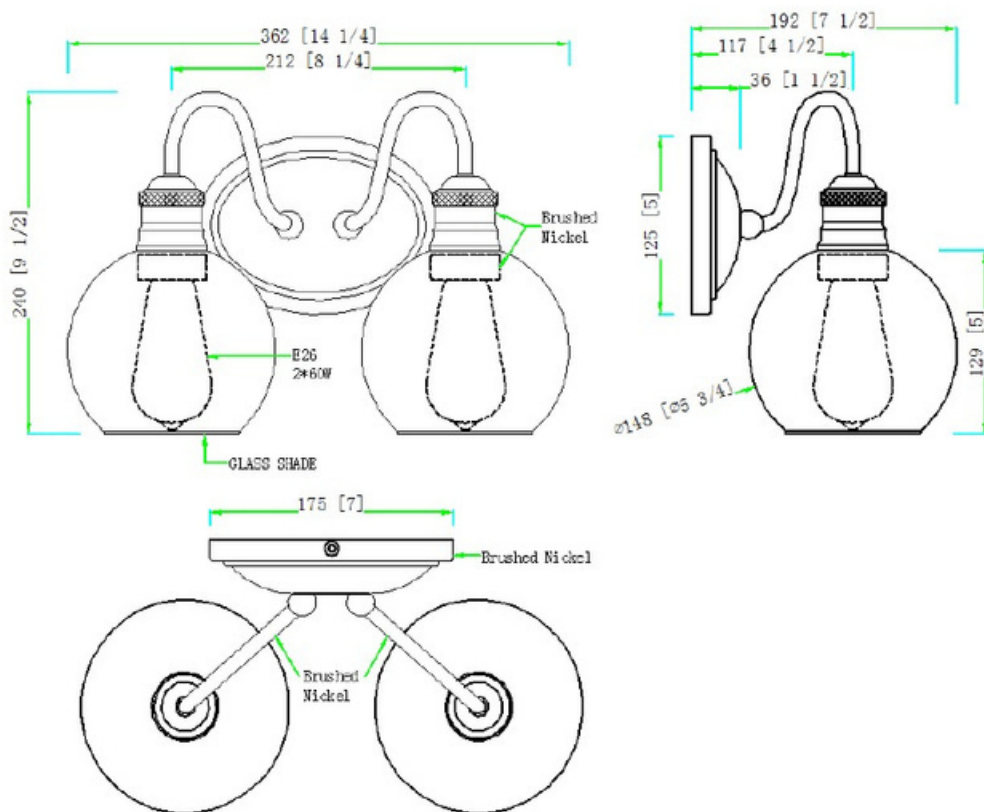

LED VANITY LIGHT

SPECIFICATIONS

- PRODUCT MODEL IVA-116-2B-BN
- LAMP HOLDER 2xE26x60W Max (Not including Bulb)
- VOLTAGE 120V
- IP RATED DAM LOCATION
- OPERATING TEMPERATURE -20~45 °C
- MATERIAL STEEL
- FINISH BRUSHED NICKEL
- MOUNTING WALL MOUNTING
- SHADE SHAPE ROUND
- SHADE MATERIAL GLASS
- SHADE COLOR CLEAR GLASS
- WARRANTY 5-YEAR LIMITED
- FIXTURE SIZE L14-1/4" xW7-1/25" xH9-1/2"
- CASE QUANTITY 1 PACK
- MASTER CARTON SIZE 47.5x33x45CM
- NET WEIGHT 1.1KG
- GROSS WEIGHT 2.95KG

SPECIFICATIONS

- PRODUCT MODEL IVA-116-3B-BN
- LAMP HOLDER 3xE26x60W Max (Not including Bulb) • VOLTAGE 120V
- IP RATED DAMP LOCATION
- OPERATING TEMPRATURE -20~45°C
- MATERIAL STEEL
- FINISH BRUSHED NICKEL
- MOUNTING WALL MOUNTING
- SHADE SHAPE ROUND
- SHADE MATERIAL GLASS
- SHADE COLOR CLEAR GLASS
- WARRANTY 5-YEAR LIMITED
- FIXTURE SIZE L16-1/4"xW7-1/25"xH9-1/2"
- CASE QUANTITY 1 PACK
- MASTER CARTON SIZE 55.5x37.5x21.50CM
- NET WEIGHT 1.35KG
- GROSS WEIGHT 2.55KG