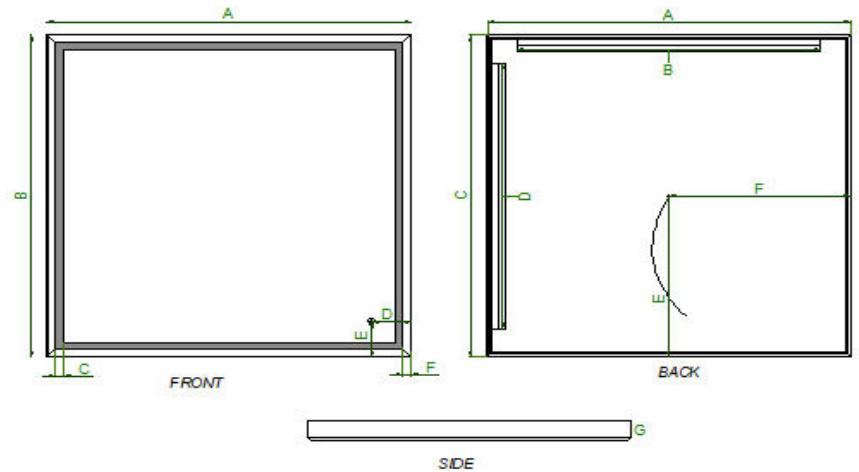

DIMENSIONS

FRONT & SIDE

A	B	C	D	E	F	G
36	36	13/16	3 15/16	3 15/16	7/8	2 1/8

BACK

A	B	C	D	E	F
35 15/16	34 1/8	35 7/8	29 9/16	17 15/16	17 15/16

502 SAMPLE NUMBER

info@ledmyplace.com

www.ledmyplace.com