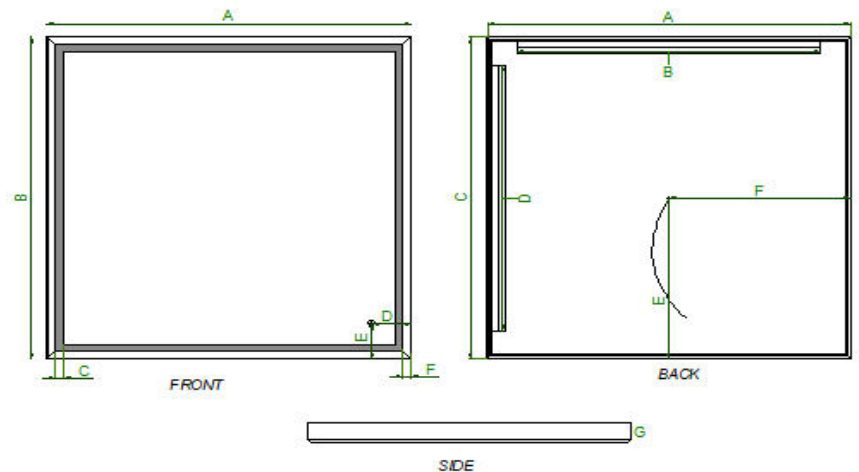

ICON 3636

FEATURES

- Integrated touch sensor control with memory
- Energy efficient LED lighting 3000-6000K
- CRI 90+
- Integrated Defogger

CONSTRUCTION

- Quality polished edge mirror
- Single phase wire installation, silver backed, copper free
- Construction for surface mounting
- Includes installation hardware

TECHNICAL INFORMATION

Size	36" x 36"
MPN	MR017-3636BL
SKU	IVA-JAS1008-3636BL
CCT	3000 - 6000 K
CRI	>90
Lumens	6210 LM
Input Voltage	100-120VAC
LED/ Meter	6.9
Wattage	70 W

DIMENSIONS

FRONT & SIDE

A	B	C	D	E	F	G
36	36	13/16	3 15/16	3 15/16	7/8	2 1/8

BACK

A	B	C	D	E	F
35 15/16	34 1/8	35 7/8	29 9/16	17 15/16	17 15/16

502 SAMPLE NUMBER

info@ledmyplace.com

www.ledmyplace.com