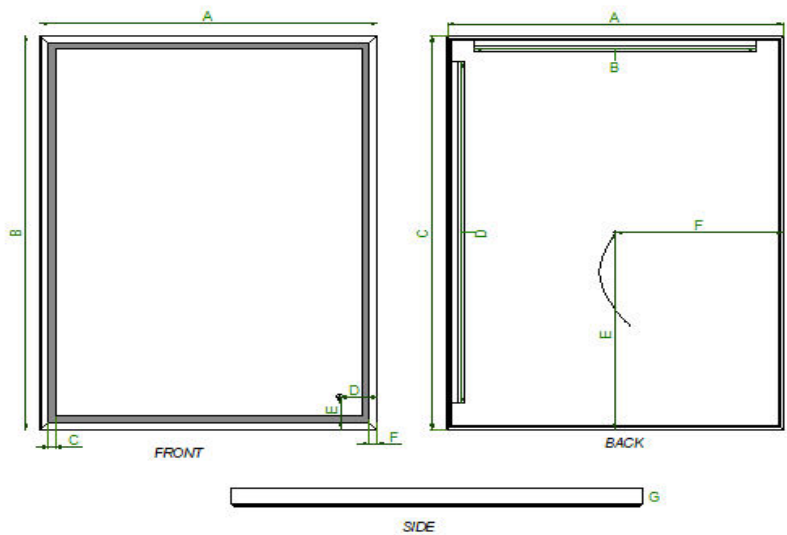

CONSTRUCTION

- Quality polished edge mirror
- Single phase wire installation, silver backed, copper free
- Construction for surface mounting
- Includes installation hardware

TECHNICAL INFORMATION

Size	36"x48"
MPN	MR017-3648GD
SKU	IVA-JAS1007-3648GD
CCT	3000 - 6000 K
CRI	>90
Lumens	7290 LM
Input Voltage	100-120VAC
LED/ Meter	8.1
Wattage	75 W

DIMENSIONS

FRONT & SIDE

A	B	C	D	E	F	G
36	48	13/16	3 15/16	3 15/16	7/8	2 1/8

BACK

A	B	C	D	E	F
35 15/16	34 1/8	47 7/8	41 9/16	23 15/16	17 15/16

502 SAMPLE NUMBER

info@ledmyplace.com

www.ledmyplace.com