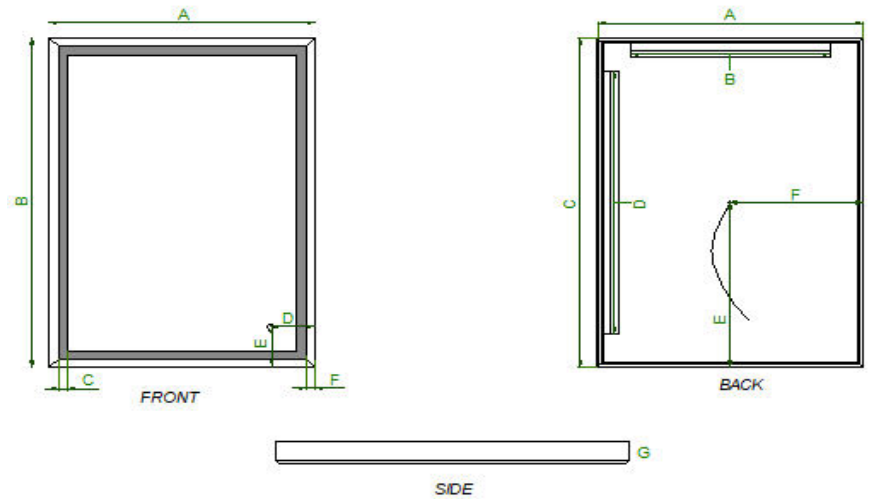

BACK

DIMENSIONS

FRONT & SIDE

A	B	C	D	E	F	G
24	32	13/16	3 15/16	3 15/16	7/8	2 1/8

BACK

A	B	C	D	E	F
23 15/16	18 1/8	31 7/8	25 9/16	15 15/16	11 15/16

502 SAMPLE NUMBER

info@ledmyplace.com

www.ledmyplace.com