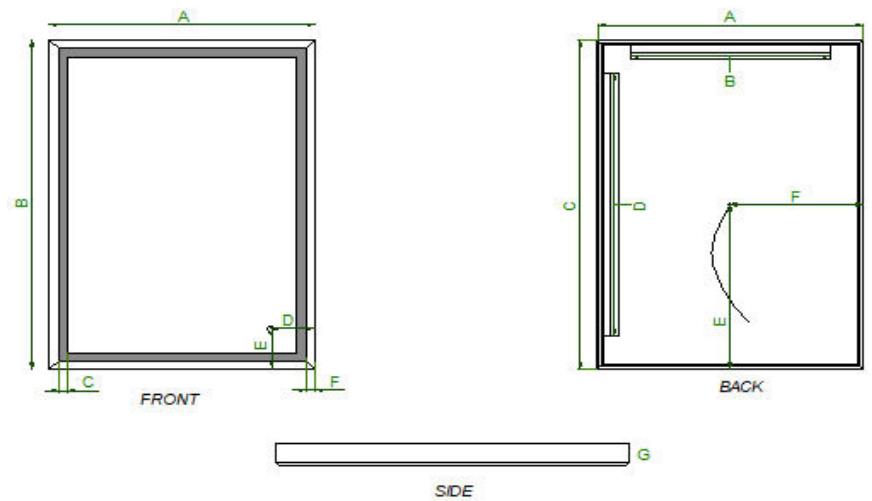

CONSTRUCTION

- Quality polished edge mirror
- Single phase wire installation, silver backed, copper free
- Construction for surface mounting
- Includes installation hardware

TECHNICAL INFORMATION

Size	24 "x32"
MPN	MR017-2432GD
SKU	IVA-JAS1006-2432GD
CCT	3000 - 6000K
CRI	>90
Lumens	4725 LM
Input Voltage	100-120VAC
LED/ Meter	5.25
Wattage	61W

DIMENSIONS

FRONT & SIDE

A	B	C	D	E	F	G
24	32	13/16	3 15/16	3 15/16	7/8	2 1/8

BACK

A	B	C	D	E	F
23 15/16	18 1/8	31 7/8	25 9/16	15 15/16	11 15/16

502 SAMPLE NUMBER

info@ledmyplace.com

www.ledmyplace.com