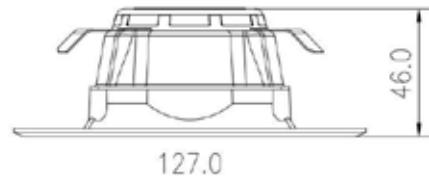

LED DOWN LIGHT

www.ledmyplace.com www.@ledmyplace.com

LED DOB DOWN LIGHT (Dimmable)

WEN-D724-90-XXXX-S

Size : Φ 127x46mm (5 x 1.81")

Characteristics

Item Number	WEN-D724-90-XXXX-S
Description	4" Smooth Square LED down light
Voltage	120V AC
Power	9W
Dimmable	Yes
LED Type	2835
CRI	>90
Lumens	600 lms
Color	2700K/3000K/4000K/5000K
Life time	50,000 hours
Certificate	ETL, Energy Star, FCC, Lighting Facts, LM79, LM80