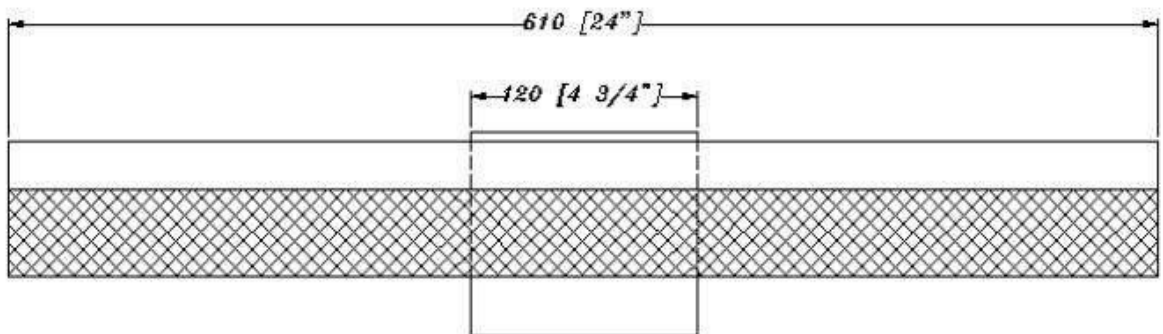

LED VANITY LIGHT

SPECIFICATIONS

- Product Model IVA-VL05DC25-24IN-40BN •WATTS 25W
- LUMENS 1500LM
- COLOR TEMPERATURE 4000K
- CRI RA>80
- VOLTAGE 120V DIMMABLE
- IP RATED ETL DAMP LOCATION •OPERATING TEMPRATURE -20~45°C
- MATERIAL STEEL+ ACRYLIC
- FINISH BRUSHED NICKEL •MOUNTING WALL MOUNTING
- SHADE SHAPE RECTANGLE
- SHADE MATERIAL ACRYLIC
- SHADE COLOR WHITE
- WARRANTY 5-YEAR LIMITED
- FIXTURE SIZE 24"X4-3/4"x3-5/8"
- CASE QUANTITY 6 PACK
- INNER CARTON SIZE 65.5x13x14.2CM
- NET WEIGHT 1.18 KG
- GROSS WEIGHT 1.46KG
- MASTER CARTON SIZE 67x41.5x30.5CM
- NET WEIGHT 7.08KG
- GROSS WEIGHT 9.70KG

SPECIFICATIONS

- Product Model IVA-VL05DC30-36IN-40BN •WATTS 30W
- LUMENS 1900LM
- COLOR TEMPERATURE 4000K
- CRI RA>80
- VOLTAGE 120V DIMMABLE
- IP RATED ETL DAMP LOCATION •OPERATING TEMPRATURE -20~45°C
- MATERIAL STEEL+ ACRYLIC
- FINISH BRUSHED NICKEL •MOUNTING WALL MOUNTING
- SHADE SHAPE RECTANGLE
- SHADE MATERIAL ACRYLIC
- SHADE COLOR WHITE
- WARRANTY 5-YEAR LIMITED
- FIXTURE SIZE 36"x4-3/4"x3-5/8"
- CASE QUANTITY 6 PACK
- INNER CARTON SIZE 96x13x14.2CM
- NET WEIGHT 1.52 KG
- GROSS WEIGHT 1.89KG
- MASTER CARTON SIZE 97.5x41.5x30.5CM
- NET WEIGHT 9.24KG
- GROSS WEIGHT 12.88KG

SPECIFICATIONS

- Product Model IVA-VL05DC35-48IN-40BN •WATTS 35W
- LUMENS 2100LM
- COLOR TEMPERATURE 4000K
- CRI RA>80
- VOLTAGE 120V DIMMABLE
- IP RATED ETL DAMP LOCATION •OPERATING TEMPRATURE -20~45°C
- MATERIAL STEEL+ ACRYLIC
- FINISH BRUSHED NICKEL •MOUNTING WALL MOUNTING
- SHADE SHAPE RECTANGLE
- SHADE MATERIAL ACRYLIC
- SHADE COLOR WHITE
- WARRANTY 5-YEAR LIMITED
- FIXTURE SIZE 47-5/8"x4-3/4"x3-5/8"
- CASE QUANTITY 6 PACK
- INNER CARTON SIZE 126x13x14.2CM
- NET WEIGHT 1.95 KG
- GROSS WEIGHT 2.36KG
- MASTER CARTON SIZE 127.5x41.5x30.5CM
- NET WEIGHT 11.7KG
- GROSS WEIGHT 15.76KG