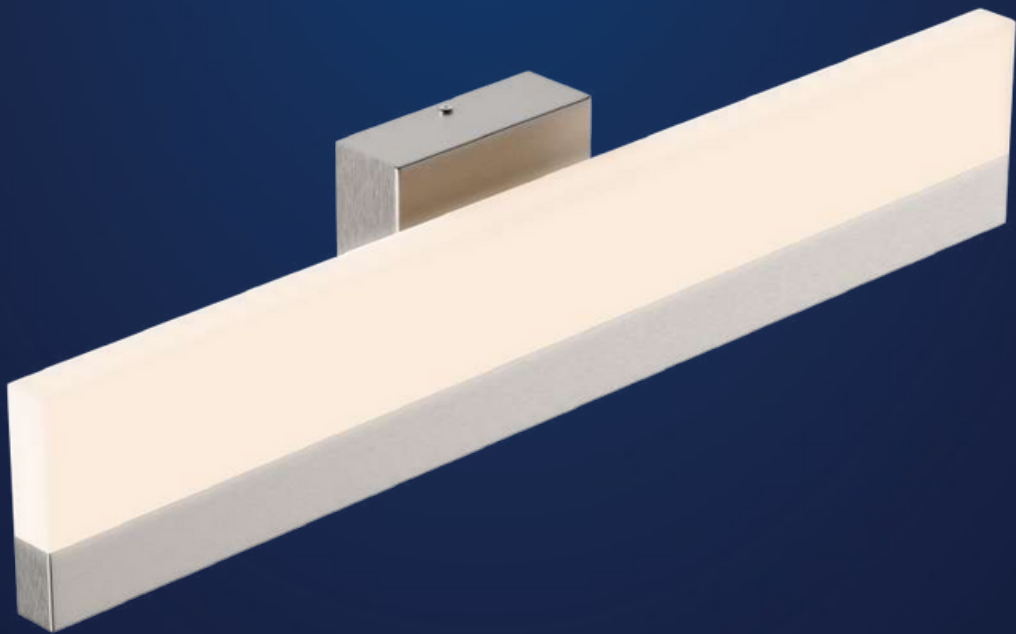

LED VANITY LIGHT

SPECIFICATIONS

- Product Model IVA-VL05DC25-24IN-40BN •WATTS 25W
- LUMENS 1500LM
- COLOR TEMPERATURE 4000K
- CRI RA>80
- VOLTAGE 120V DIMMABLE
- IP RATED ETL DAMP LOCATION •OPERATING TEMPRATURE -20~45°C
- MATERIAL STEEL+ ACRYLIC
- FINISH BRUSHED NICKEL •MOUNTING WALL MOUNTING
- SHADE SHAPE RECTANGLE
- SHADE MATERIAL ACRYLIC
- SHADE COLOR WHITE
- WARRANTY 5-YEAR LIMITED
- FIXTURE SIZE 24"X4-3/4"x3-5/8"
- CASE QUANTITY 6 PACK
- INNER CARTON SIZE 65.5x13x14.2CM
- NET WEIGHT 1.18 KG
- GROSS WEIGHT 1.46KG
- MASTER CARTON SIZE 67x41.5x30.5CM
- NET WEIGHT 7.08KG
- GROSS WEIGHT 9.70KG

SPECIFICATIONS

- Product Model IVA-VL05DC30-36IN-40BN •WATTS 30W
- LUMENS 1900LM
- COLOR TEMPERATURE 4000K
- CRI RA>80
- VOLTAGE 120V DIMMABLE
- IP RATED ETL DAMP LOCATION •OPERATING TEMPRATURE -20~45°C
- MATERIAL STEEL+ ACRYLIC
- FINISH BRUSHED NICKEL •MOUNTING WALL MOUNTING
- SHADE SHAPE RECTANGLE
- SHADE MATERIAL ACRYLIC
- SHADE COLOR WHITE
- WARRANTY 5-YEAR LIMITED
- FIXTURE SIZE 36"x4-3/4"x3-5/8"
- CASE QUANTITY 6 PACK
- INNER CARTON SIZE 96x13x14.2CM
- NET WEIGHT 1.52 KG
- GROSS WEIGHT 1.89KG
- MASTER CARTON SIZE 97.5x41.5x30.5CM
- NET WEIGHT 9.24KG
- GROSS WEIGHT 12.88KG

SPECIFICATIONS

- Product Model IVA-VL05DC35-48IN-40BN •WATTS 35W
- LUMENS 2100LM
- COLOR TEMPERATURE 4000K
- CRI RA>80
- VOLTAGE 120V DIMMABLE
- IP RATED ETL DAMP LOCATION •OPERATING TEMPRATURE -20~45°C
- MATERIAL STEEL+ ACRYLIC
- FINISH BRUSHED NICKEL •MOUNTING WALL MOUNTING
- SHADE SHAPE RECTANGLE
- SHADE MATERIAL ACRYLIC
- SHADE COLOR WHITE
- WARRANTY 5-YEAR LIMITED
- FIXTURE SIZE 47-5/8"x4-3/4"x3-5/8"
- CASE QUANTITY 6 PACK
- INNER CARTON SIZE 126x13x14.2CM
- NET WEIGHT 1.95 KG
- GROSS WEIGHT 2.36KG
- MASTER CARTON SIZE 127.5x41.5x30.5CM
- NET WEIGHT 11.7KG
- GROSS WEIGHT 15.76KG