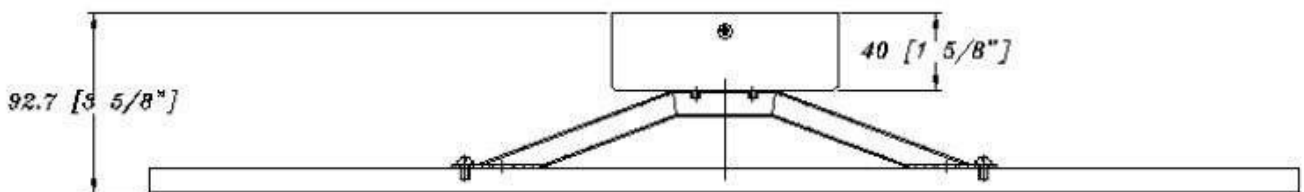

LED VANITY LIGHT

SPECIFICATIONS

- Product Model IVA-VL05DC25-24IN-40BN •WATTS 25W
- LUMENS 1500LM
- COLOR TEMPERATURE 4000K
- CRI RA>80
- VOLTAGE 120V DIMMABLE
- IP RATED ETL DAMP LOCATION •OPERATING TEMPRATURE -20~45°C
- MATERIAL STEEL+ ACRYLIC
- FINISH BRUSHED NICKEL •MOUNTING WALL MOUNTING
- SHADE SHAPE RECTANGLE
- SHADE MATERIAL ACRYLIC
- SHADE COLOR WHITE
- WARRANTY 5-YEAR LIMITED
- FIXTURE SIZE 24"X4-3/4"x3-5/8"
- CASE QUANTITY 6 PACK
- INNER CARTON SIZE 65.5x13x14.2CM
- NET WEIGHT 1.18 KG
- GROSS WEIGHT 1.46KG
- MASTER CARTON SIZE 67x41.5x30.5CM
- NET WEIGHT 7.08KG
- GROSS WEIGHT 9.70KG

SPECIFICATIONS

- Product Model IVA-VL05DC30-36IN-40BN •WATTS 30W
- LUMENS 1900LM
- COLOR TEMPERATURE 4000K
- CRI RA>80
- VOLTAGE 120V DIMMABLE
- IP RATED ETL DAMP LOCATION •OPERATING TEMPRATURE -20~45°C
- MATERIAL STEEL+ ACRYLIC
- FINISH BRUSHED NICKEL •MOUNTING WALL MOUNTING
- SHADE SHAPE RECTANGLE
- SHADE MATERIAL ACRYLIC
- SHADE COLOR WHITE
- WARRANTY 5-YEAR LIMITED
- FIXTURE SIZE 36"x4-3/4"x3-5/8"
- CASE QUANTITY 6 PACK
- INNER CARTON SIZE 96x13x14.2CM
- NET WEIGHT 1.52 KG
- GROSS WEIGHT 1.89KG
- MASTER CARTON SIZE 97.5x41.5x30.5CM
- NET WEIGHT 9.24KG
- GROSS WEIGHT 12.88KG

SPECIFICATIONS

- Product Model IVA-VL05DC35-48IN-40BN •WATTS 35W
- LUMENS 2100LM
- COLOR TEMPERATURE 4000K
- CRI RA>80
- VOLTAGE 120V DIMMABLE
- IP RATED ETL DAMP LOCATION •OPERATING TEMPRATURE -20~45°C
- MATERIAL STEEL+ ACRYLIC
- FINISH BRUSHED NICKEL •MOUNTING WALL MOUNTING
- SHADE SHAPE RECTANGLE
- SHADE MATERIAL ACRYLIC
- SHADE COLOR WHITE
- WARRANTY 5-YEAR LIMITED
- FIXTURE SIZE 47-5/8"x4-3/4"x3-5/8"
- CASE QUANTITY 6 PACK
- INNER CARTON SIZE 126x13x14.2CM
- NET WEIGHT 1.95 KG
- GROSS WEIGHT 2.36KG
- MASTER CARTON SIZE 127.5x41.5x30.5CM
- NET WEIGHT 11.7KG
- GROSS WEIGHT 15.76KG