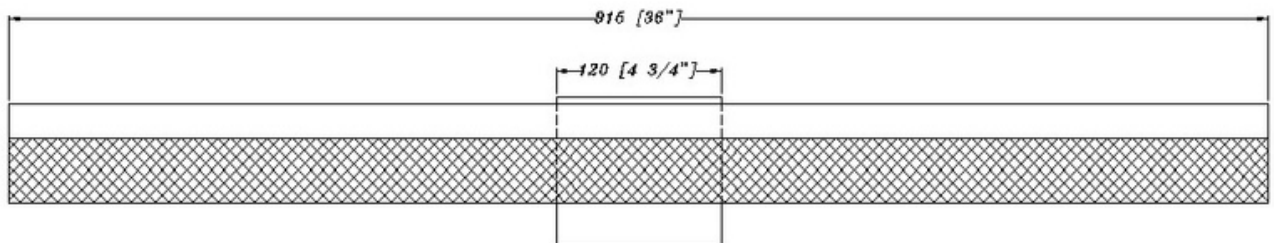

LED VANITY LIGHT

SPECIFICATIONS

- Product Model IVA-VL05DC25-24IN-40BN •WATTS 25W
- LUMENS 1500LM
- COLOR TEMPERATURE 4000K
- CRI RA>80
- VOLTAGE 120V DIMMABLE
- IP RATED ETL DAMP LOCATION •OPERATING TEMPRATURE -20~45°C
- MATERIAL STEEL+ ACRYLIC
- FINISH BRUSHED NICKEL •MOUNTING WALL MOUNTING
- SHADE SHAPE RECTANGLE
- SHADE MATERIAL ACRYLIC
- SHADE COLOR WHITE
- WARRANTY 5-YEAR LIMITED
- FIXTURE SIZE 24"X4-3/4"x3-5/8"
- CASE QUANTITY 6 PACK
- INNER CARTON SIZE 65.5x13x14.2CM
- NET WEIGHT 1.18 KG
- GROSS WEIGHT 1.46KG
- MASTER CARTON SIZE 67x41.5x30.5CM
- NET WEIGHT 7.08KG
- GROSS WEIGHT 9.70KG

SPECIFICATIONS

- Product Model IVA-VL05DC30-36IN-40BN •WATTS 30W
- LUMENS 1900LM
- COLOR TEMPERATURE 4000K
- CRI RA>80
- VOLTAGE 120V DIMMABLE
- IP RATED ETL DAMP LOCATION •OPERATING TEMPRATURE -20~45°C
- MATERIAL STEEL+ ACRYLIC
- FINISH BRUSHED NICKEL •MOUNTING WALL MOUNTING
- SHADE SHAPE RECTANGLE
- SHADE MATERIAL ACRYLIC
- SHADE COLOR WHITE
- WARRANTY 5-YEAR LIMITED
- FIXTURE SIZE 36"x4-3/4"x3-5/8"
- CASE QUANTITY 6 PACK
- INNER CARTON SIZE 96x13x14.2CM
- NET WEIGHT 1.52 KG
- GROSS WEIGHT 1.89KG
- MASTER CARTON SIZE 97.5x41.5x30.5CM
- NET WEIGHT 9.24KG
- GROSS WEIGHT 12.88KG

SPECIFICATIONS

- Product Model IVA-VL05DC35-48IN-40BN •WATTS 35W
- LUMENS 2100LM
- COLOR TEMPERATURE 4000K
- CRI RA>80
- VOLTAGE 120V DIMMABLE
- IP RATED ETL DAMP LOCATION •OPERATING TEMPRATURE -20~45°C
- MATERIAL STEEL+ ACRYLIC
- FINISH BRUSHED NICKEL •MOUNTING WALL MOUNTING
- SHADE SHAPE RECTANGLE
- SHADE MATERIAL ACRYLIC
- SHADE COLOR WHITE
- WARRANTY 5-YEAR LIMITED
- FIXTURE SIZE 47-5/8"x4-3/4"x3-5/8"
- CASE QUANTITY 6 PACK
- INNER CARTON SIZE 126x13x14.2CM
- NET WEIGHT 1.95 KG
- GROSS WEIGHT 2.36KG
- MASTER CARTON SIZE 127.5x41.5x30.5CM
- NET WEIGHT 11.7KG
- GROSS WEIGHT 15.76KG