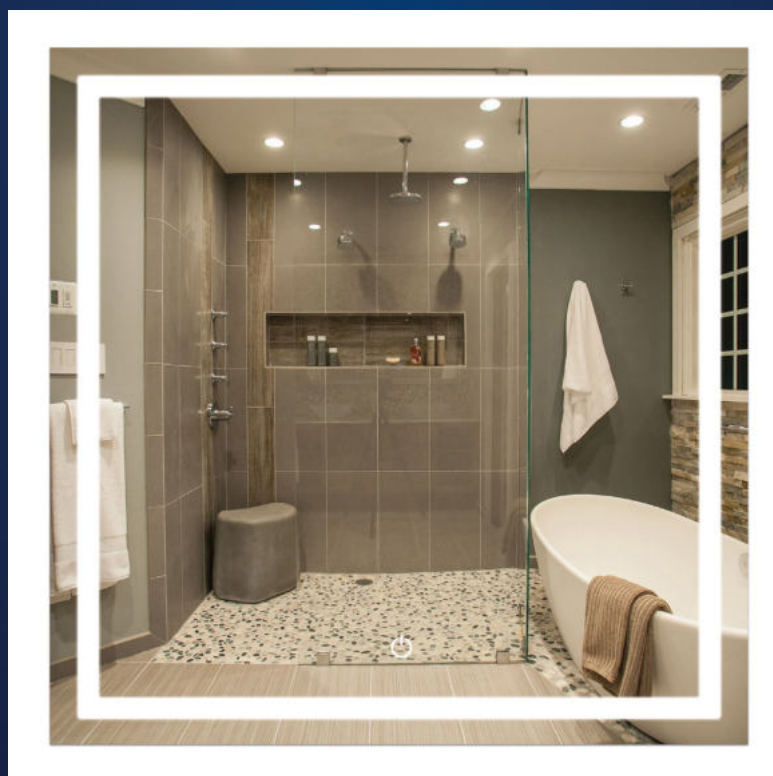

36" x 36" LED Vanity Mirror

LIGHTED BACKLIT MIRROR

WEN-ENE-AL Series

WEN-ENE-AL Series

Specifications:

Model	SIZE	Input Power	CRI	Wattage	3K Lumens	4K Lumens	6K Lumens
WEN-ENE-AC-3636	36"x36"	110-240V	90+	38W	2300	2500	2700

Material:

Mirror	5mm Copper Free
LED	120chips/m, SMD2835
Driver	IP65, 110-240V, Mean Well Brand
Housing	6063 Aluminium Alloy
Function	Demister & Touch Switch
Waterproof Rating	IP44

NOTICE FOR USER

1. Please turn off power before install or change assembly parts.
2. No-professionals, must not install and disassemble the lamps.

Standards Applicable:

ETL-listed for US and Canada, conforms to UL Std. 962, certified to CSA Std. C22.2 No. 250.0

Features:

- Ultra clear glass mirror
- Full range stepless CCT adjustable
- High Lumens, high CRI
- IP65 driver, 110-240V
- Mirror defogger included
- Wall switch control supported
- Easy to install and operate.