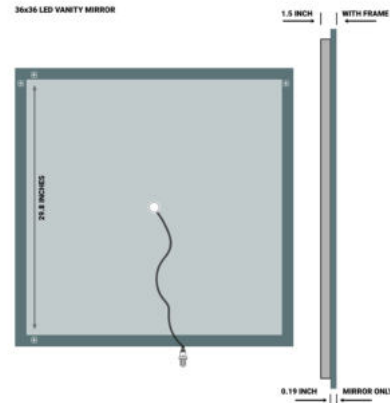

36" x 36" LED Vanity Mirror

LIGHTED BACKLIT MIRROR

WEN-ENE-AL Series

WEN-ENE-AL Series

Specifications:

Model	SIZE	Input Power	CRI	Wattage	3K Lumens	4K Lumens	6K Lumens
WEN-ENE-AC-3636	36"x36"	110-240V	90+	38W	2300	2500	2700

Material:

Mirror	5mm Copper Free
LED	120chips/m, SMD2835
Driver	IP65, 110-240V, Mean Well Brand
Housing	6063 Aluminium Alloy
Function	Demister & Touch Switch
Waterproof Rating	IP44

NOTICE FOR USER

1. Please turn off power before install or change assembly parts.
2. No-professionals, must not install and disassemble the lamps.

Standards Applicable:

ETL-listed for US and Canada, conforms to UL Std. 962, certified to CSA Std. C22.2 No. 250.0

Features:

- Ultra clear glass mirror
- Full range stepless CCT adjustable
- High Lumens, high CRI
- IP65 driver, 110-240V
- Mirror defogger included
- Wall switch control supported
- Easy to install and operate.