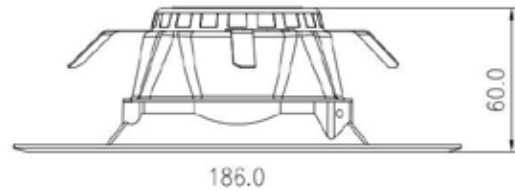

LED DOWN LIGHT

www.wenlighting.com info@wenlighting.com

LED DOWN LIGHT (Dimmable)

WEN-D726-90-XXXX-S

Size : Φ 186 x 60mm(7.32 x 2.36")

Characteristics

Item Number	WEN-D726-90-XXXX-S
Description	5/6" Smooth Square LED down light
Voltage	120V AC
Power	12W
Dimmable	Yes
LED Type	2835
CRI	>90
Lumens	850-950 lms
Color	2700K/3000K/4000K/5000K
Life time	50,000 hours
Certificate	ETL, Energy Star, FCC, Lighting Facts, LM79, LM80