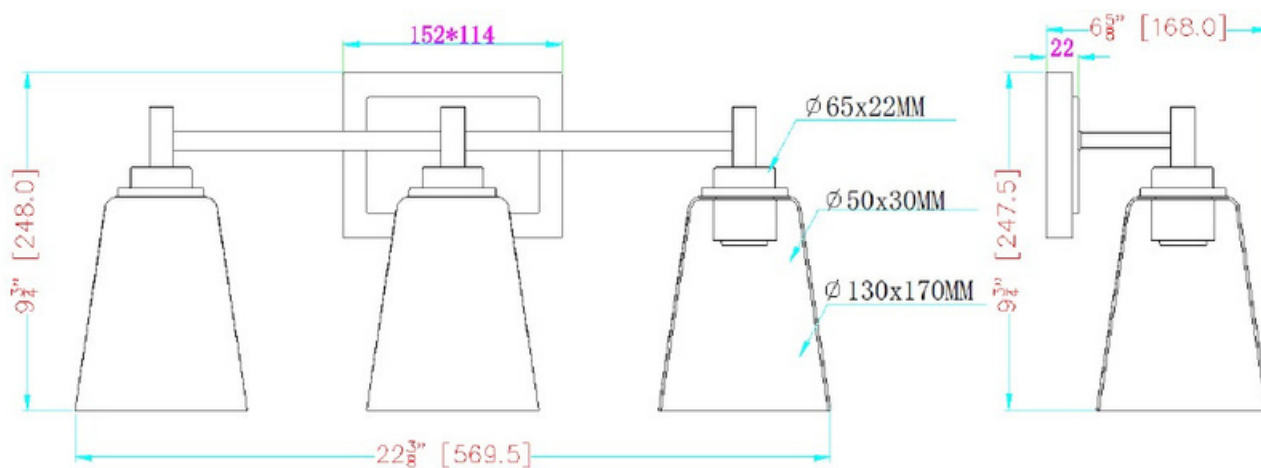

SPECIFICATIONS

- PRODUCT MODEL IVA-75703-BN
- LAMP HOLDER 3xE26x60W Max (Not including Bulb)
- VOLTAGE AC120V
- IP RATED DAMP LOCATION
- OPERATING TEMPRATURE -20~45 °C
- MATERIAL STEEL
- FINISH BRUSHED NICKEL
- MOUNTING WALL MOUNTING
- SHADE SHAPE Trumpet-Shaped
- SHADE MATERIAL GLASS
- SHADE COLOR CLEAR GLASS
- WARRANTY 5-YEAR LIMITED
- FIXTURE SIZE 22-3/8"X6-5/8"X9-3/4"
- CASE QUANTITY 1 PACK
- MASTER CARTON SIZE 56x19x36CM
- NET WEIGHT 1.65KG
- GROSS WEIGHT 2.48KG