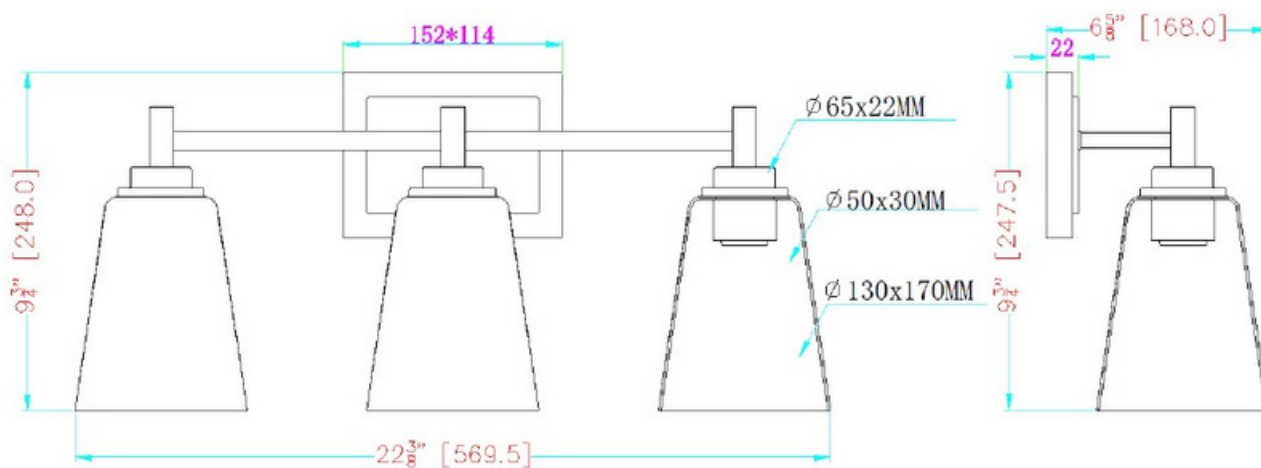

LED VANITY LIGHT

SPECIFICATIONS

- PRODUCT MODEL IVA-75701-BN
- LAMP HOLDER 1xE26x60W Max (Not including Bulb)
- VOLTAGE AC120V
- IP RATED DAMP LOCATION
- OPERATING TEMPERATURE -20~45 °C
- MATERIAL STEEL
- FINISH BRUSHED NICKEL
- MOUNTING WALL MOUNTING
- SHADE SHAPE Trumpet-Shaped
- SHADE MATERIAL GLASS
- SHADE COLOR CLEAR GLASS
- WARRANTY 5-YEAR LIMITED
- FIXTURE SIZE 6-5/8" X10-5/8" X5-1/10"
- CASE QUANTITY 4 PACK
- MASTER CARTON SIZE 39x39x36CM
- NET WEIGHT 2.4KG
- GROSS WEIGHT 3.98KG

SPECIFICATIONS

- PRODUCT MODEL IVA-75702-ORB
- LAMP HOLDER 2xE26x60W Max (Not including Bulb)
- VOLTAGE AC120V
- IP RATED DAMP LOCATION
- OPERATING TEMPRATURE -20~45 °C
- MATERIAL STEEL
- FINISH OIL RUBBED BRONZE
- MOUNTING WALL MOUNTING
- SHADE SHAPE Trumpet-Shaped
- SHADE MATERIAL GLASS
- SHADE COLOR CLEAR GLASS
- WARRANTY 5-YEAR LIMITED
- FIXTURE SIZE 15"X6-5/8"X9-3/4"
- CASE QUANTITY 1 PACK
- MASTER CARTON SIZE 36.5X19X36cm
- NET WEIGHT 1.10KG
- GROSS WEIGHT 1.80KG

SPECIFICATIONS

- PRODUCT MODEL IVA-75703-BN
- LAMP HOLDER 3xE26x60W Max (Not including Bulb)
- VOLTAGE AC120V
- IP RATED DAMP LOCATION
- OPERATING TEMPRATURE -20~45 °C
- MATERIAL STEEL
- FINISH BRUSHED NICKEL
- MOUNTING WALL MOUNTING
- SHADE SHAPE Trumpet-Shaped
- SHADE MATERIAL GLASS
- SHADE COLOR CLEAR GLASS
- WARRANTY 5-YEAR LIMITED
- FIXTURE SIZE 22-3/8"X6-5/8"X9-3/4"
- CASE QUANTITY 1 PACK
- MASTER CARTON SIZE 56x19x36CM
- NET WEIGHT 1.65KG
- GROSS WEIGHT 2.48KG

LIGHT SPECIFICATIONS WALL LIGHT

SPECIFICATIONS

- PRODUCT MODEL IVA-75704-BN
- LAMP HOLDER 4xE26x60W Max (Not including Bulb)
- VOLTAGE AC120V
- IP RATED DAMP LOCATION
- OPERATING TEMPRATURE -20~45 °C
- MATERIAL STEEL
- FINISH BRUSHED NICKEL
- MOUNTING WALL MOUNTING
- SHADE SHAPE Trumpet-Shaped
- SHADE MATERIAL GLASS
- SHADE COLOR CLEAR GLASS
- WARRANTY 5-YEAR LIMITED
- FIXTURE SIZE 31-1/8"X6-5/8"X9-3/4"
- CASE QUANTITY 1 PACK
- MASTER CARTON SIZE 82x28.5x22CM
- NET WEIGHT 2.22KG
- GROSS WEIGHT 3.12KG