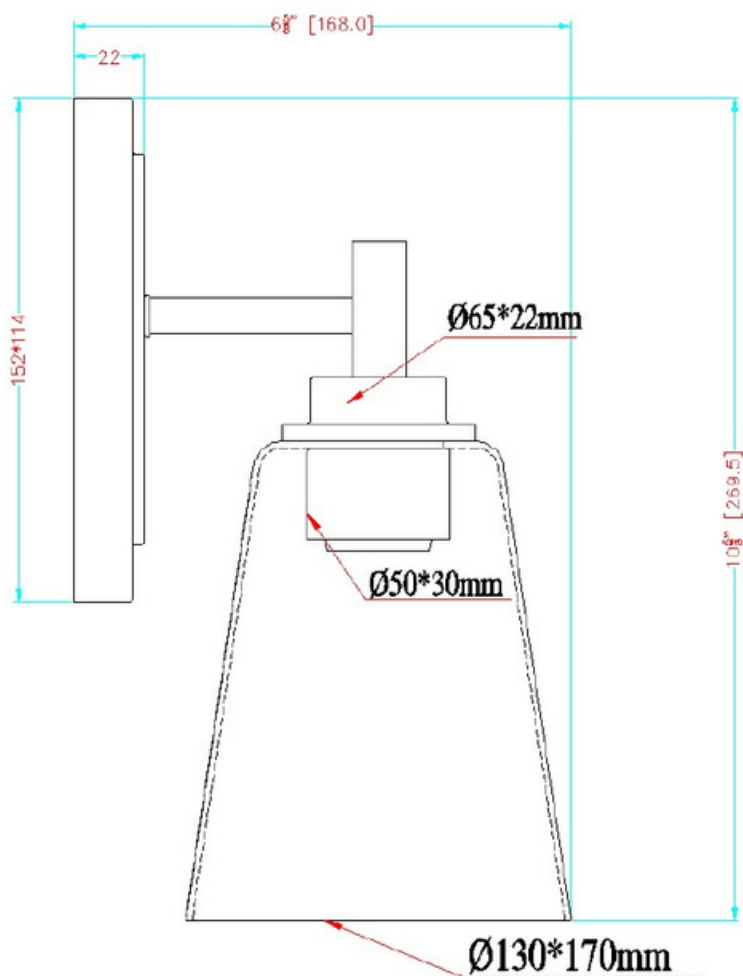

LED VANITY LIGHT

SPECIFICATIONS

- PRODUCT MODEL IVA-75701-BN
- LAMP HOLDER 1xE26x60W Max (Not including Bulb)
- VOLTAGE AC120V
- IP RATED DAMP LOCATION
- OPERATING TEMPERATURE -20~45 °C
- MATERIAL STEEL
- FINISH BRUSHED NICKEL
- MOUNTING WALL MOUNTING
- SHADE SHAPE Trumpet-Shaped
- SHADE MATERIAL GLASS
- SHADE COLOR CLEAR GLASS
- WARRANTY 5-YEAR LIMITED
- FIXTURE SIZE 6-5/8" X10-5/8" X5-1/10"
- CASE QUANTITY 4 PACK
- MASTER CARTON SIZE 39x39x36CM
- NET WEIGHT 2.4KG
- GROSS WEIGHT 3.98KG

SPECIFICATIONS

- PRODUCT MODEL IVA-75701-ORB
- LAMP HOLDER 1xE26x60W Max (Not including Bulb)
- VOLTAGE AC120V
- IP RATED DAMP LOCATION
- OPERATING TEMPERATURE -20~45 °C
- MATERIAL STEEL
- FINISH OIL RUBBED BRONZE
- MOUNTING WALL MOUNTING
- SHADE SHAPE Trumpet-Shaped
- SHADE MATERIAL GLASS
- SHADE COLOR CLEAR GLASS
- WARRANTY 5-YEAR LIMITED
- FIXTURE SIZE 6-5/8" X10-5/8" X5-1/10"
- CASE QUANTITY 4 PACK
- MASTER CARTON SIZE 39x39x36CM
- NET WEIGHT 2.4KG
- GROSS WEIGHT 3.98KG

SPECIFICATIONS

- PRODUCT MODEL IVA-75702-BN
- LAMP HOLDER 2xE26x60W Max (Not including Bulb)
- VOLTAGE AC120V
- IP RATED DAMP LOCATION
- OPERATING TEMPRATURE -20~45 °C
- MATERIAL STEEL
- FINISH BRUSHED NICKEL
- MOUNTING WALL MOUNTING
- SHADE SHAPE Trumpet-Shaped
- SHADE MATERIAL GLASS
- SHADE COLOR CLEAR GLASS
- WARRANTY 5-YEAR LIMITED
- FIXTURE SIZE 15"X6-5/8"X9-3/4"
- CASE QUANTITY 1 PACK
- MASTER CARTON SIZE 36.5X19X36cm
- NET WEIGHT 1.10KG
- GROSS WEIGHT 1.80KG

SPECIFICATIONS

- PRODUCT MODEL IVA-75702-ORB
- LAMP HOLDER 2xE26x60W Max (Not including Bulb)
- VOLTAGE AC120V
- IP RATED DAMP LOCATION
- OPERATING TEMPRATURE -20~45 °C
- MATERIAL STEEL
- FINISH OIL RUBBED BRONZE
- MOUNTING WALL MOUNTING
- SHADE SHAPE Trumpet-Shaped
- SHADE MATERIAL GLASS
- SHADE COLOR CLEAR GLASS
- WARRANTY 5-YEAR LIMITED
- FIXTURE SIZE 15"X6-5/8"X9-3/4"
- CASE QUANTITY 1 PACK
- MASTER CARTON SIZE 36.5X19X36cm
- NET WEIGHT 1.10KG
- GROSS WEIGHT 1.80KG