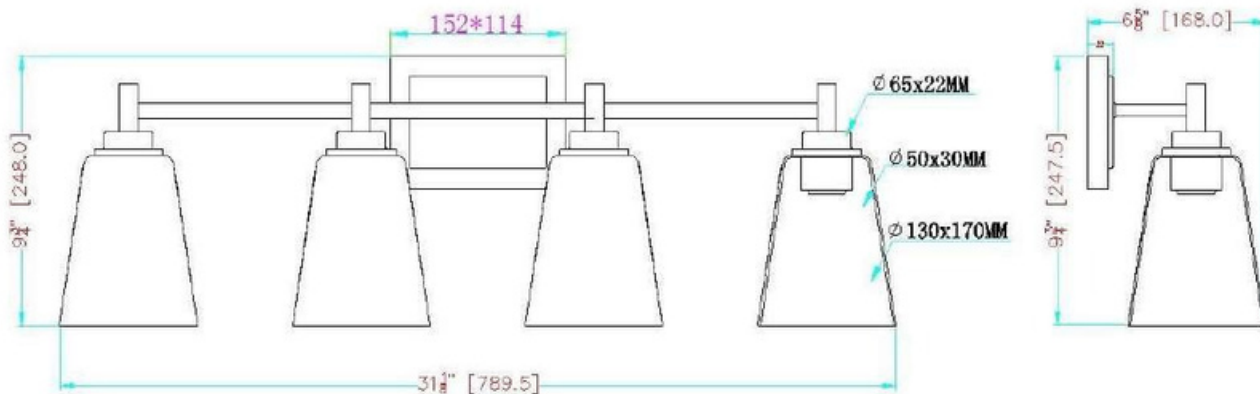

LED VANITY LIGHT

SPECIFICATIONS

- PRODUCT MODEL IVA-75701-BN
- LAMP HOLDER 1xE26x60W Max (Not including Bulb)
- VOLTAGE AC120V
- IP RATED DAMP LOCATION
- OPERATING TEMPERATURE -20~45 °C
- MATERIAL STEEL
- FINISH BRUSHED NICKEL
- MOUNTING WALL MOUNTING
- SHADE SHAPE Trumpet-Shaped
- SHADE MATERIAL GLASS
- SHADE COLOR CLEAR GLASS
- WARRANTY 5-YEAR LIMITED
- FIXTURE SIZE 6-5/8" X10-5/8" X5-1/10"
- CASE QUANTITY 4 PACK
- MASTER CARTON SIZE 39x39x36CM
- NET WEIGHT 2.4KG
- GROSS WEIGHT 3.98KG

SPECIFICATIONS

- PRODUCT MODEL IVA-75703-ORB
- LAMP HOLDER 3xE26x60W Max (Not including Bulb)
- VOLTAGE AC120V
- IP RATED DAMP LOCATION
- OPERATING TEMPRATURE -20~45 °C
- MATERIAL STEEL
- FINISH OIL RUBBED BRONZE
- MOUNTING WALL MOUNTING
- SHADE SHAPE Trumpet-Shaped
- SHADE MATERIAL GLASS
- SHADE COLOR CLEAR GLASS
- WARRANTY 5-YEAR LIMITED
- FIXTURE SIZE 22-3/8"X6-5/8"X9-3/4"
- CASE QUANTITY 1 PACK
- MASTER CARTON SIZE 56x19x36CM
- NET WEIGHT 1.65KG
- GROSS WEIGHT 2.48KG

LIGHT SPECIFICATIONS WALL LIGHT

SPECIFICATIONS

- PRODUCT MODEL IVA-75704-BN
- LAMP HOLDER 4xE26x60W Max (Not including Bulb)
- VOLTAGE AC120V
- IP RATED DAMP LOCATION
- OPERATING TEMPRATURE -20~45 °C
- MATERIAL STEEL
- FINISH BRUSHED NICKEL
- MOUNTING WALL MOUNTING
- SHADE SHAPE Trumpet-Shaped
- SHADE MATERIAL GLASS
- SHADE COLOR CLEAR GLASS
- WARRANTY 5-YEAR LIMITED
- FIXTURE SIZE 31-1/8"X6-5/8"X9-3/4"
- CASE QUANTITY 1 PACK
- MASTER CARTON SIZE 82x28.5x22CM
- NET WEIGHT 2.22KG
- GROSS WEIGHT 3.12KG

SPECIFICATIONS

- PRODUCT MODEL IVA-75704-ORB
- LAMP HOLDER 4xE26x60W Max (Not including Bulb)
- VOLTAGE AC120V
- IP RATED DAMP LOCATION
- OPERATING TEMPRATURE -20~45 °C
- MATERIAL STEEL
- FINISH OIL RUBBED BRONZE
- MOUNTING WALL MOUNTING
- SHADE SHAPE Trumpet-Shaped
- SHADE MATERIAL GLASS
- SHADE COLOR CLEAR GLASS
- WARRANTY 5-YEAR LIMITED
- FIXTURE SIZE 31-1/8"X6-5/8"X9-3/4"
- CASE QUANTITY 1 PACK
- MASTER CARTON SIZE 82x28.5x22CM
- NET WEIGHT 2.22KG
- GROSS WEIGHT 3.12KG