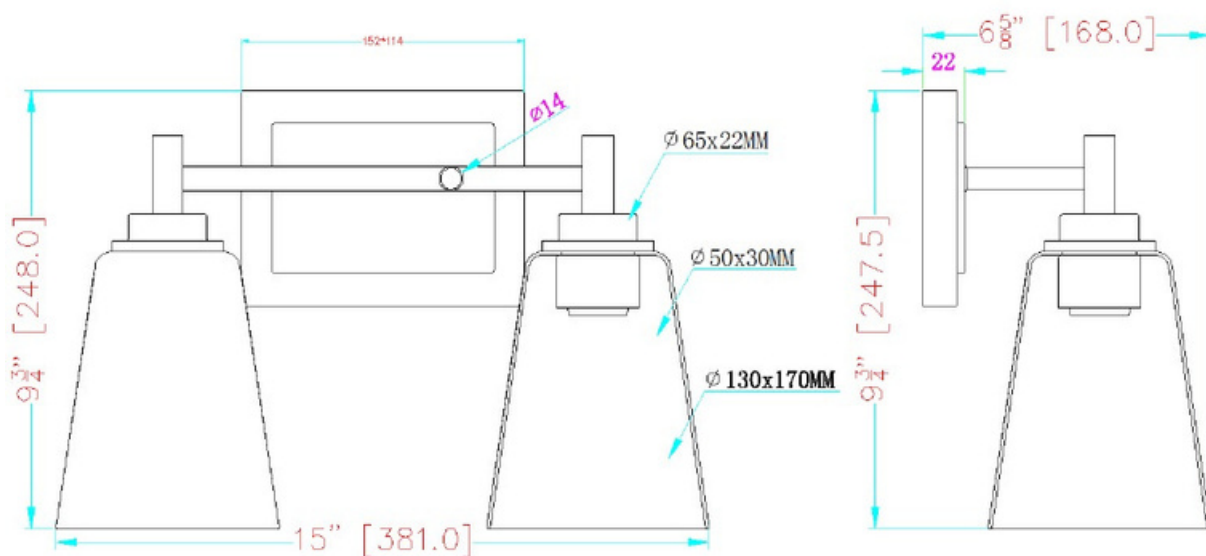

LED VANITY LIGHT

SPECIFICATIONS

- PRODUCT MODEL IVA-75701-BN
- LAMP HOLDER 1xE26x60W Max (Not including Bulb)
- VOLTAGE AC120V
- IP RATED DAMP LOCATION
- OPERATING TEMPERATURE -20~45 °C
- MATERIAL STEEL
- FINISH BRUSHED NICKEL
- MOUNTING WALL MOUNTING
- SHADE SHAPE Trumpet-Shaped
- SHADE MATERIAL GLASS
- SHADE COLOR CLEAR GLASS
- WARRANTY 5-YEAR LIMITED
- FIXTURE SIZE 6-5/8" X10-5/8" X5-1/10"
- CASE QUANTITY 4 PACK
- MASTER CARTON SIZE 39x39x36CM
- NET WEIGHT 2.4KG
- GROSS WEIGHT 3.98KG

SPECIFICATIONS

- PRODUCT MODEL IVA-75702-BN
- LAMP HOLDER 2xE26x60W Max (Not including Bulb)
- VOLTAGE AC120V
- IP RATED DAMP LOCATION
- OPERATING TEMPRATURE -20~45 °C
- MATERIAL STEEL
- FINISH BRUSHED NICKEL
- MOUNTING WALL MOUNTING
- SHADE SHAPE Trumpet-Shaped
- SHADE MATERIAL GLASS
- SHADE COLOR CLEAR GLASS
- WARRANTY 5-YEAR LIMITED
- FIXTURE SIZE 15"X6-5/8"X9-3/4"
- CASE QUANTITY 1 PACK
- MASTER CARTON SIZE 36.5X19X36cm
- NET WEIGHT 1.10KG
- GROSS WEIGHT 1.80KG

SPECIFICATIONS

- PRODUCT MODEL IVA-75702-ORB
- LAMP HOLDER 2xE26x60W Max (Not including Bulb)
- VOLTAGE AC120V
- IP RATED DAMP LOCATION
- OPERATING TEMPRATURE -20~45 °C
- MATERIAL STEEL
- FINISH OIL RUBBED BRONZE
- MOUNTING WALL MOUNTING
- SHADE SHAPE Trumpet-Shaped
- SHADE MATERIAL GLASS
- SHADE COLOR CLEAR GLASS
- WARRANTY 5-YEAR LIMITED
- FIXTURE SIZE 15"X6-5/8"X9-3/4"
- CASE QUANTITY 1 PACK
- MASTER CARTON SIZE 36.5X19X36cm
- NET WEIGHT 1.10KG
- GROSS WEIGHT 1.80KG

LIGHT SPECIFICATIONS WALL LIGHT

SPECIFICATIONS

- PRODUCT MODEL IVA-75704-BN
- LAMP HOLDER 4xE26x60W Max (Not including Bulb)
- VOLTAGE AC120V
- IP RATED DAMP LOCATION
- OPERATING TEMPRATURE -20~45 °C
- MATERIAL STEEL
- FINISH BRUSHED NICKEL
- MOUNTING WALL MOUNTING
- SHADE SHAPE Trumpet-Shaped
- SHADE MATERIAL GLASS
- SHADE COLOR CLEAR GLASS
- WARRANTY 5-YEAR LIMITED
- FIXTURE SIZE 31-1/8"X6-5/8"X9-3/4"
- CASE QUANTITY 1 PACK
- MASTER CARTON SIZE 82x28.5x22CM
- NET WEIGHT 2.22KG
- GROSS WEIGHT 3.12KG