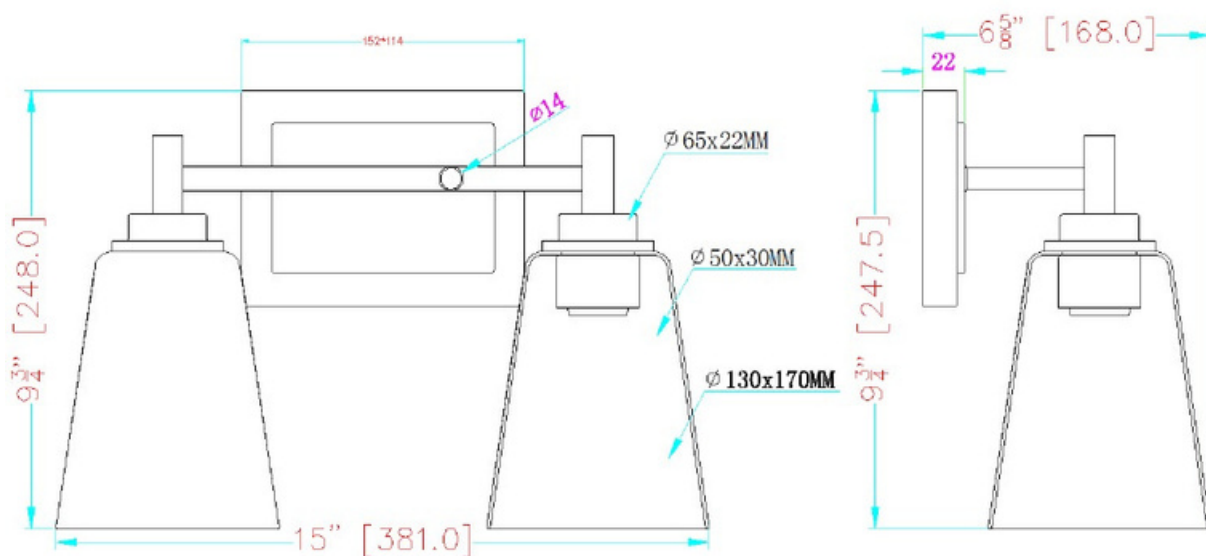

LED VANITY LIGHT

SPECIFICATIONS

- PRODUCT MODEL IVA-75701-BN
- LAMP HOLDER 1xE26x60W Max (Not including Bulb)
- VOLTAGE AC120V
- IP RATED DAMP LOCATION
- OPERATING TEMPERATURE -20~45 °C
- MATERIAL STEEL
- FINISH BRUSHED NICKEL
- MOUNTING WALL MOUNTING
- SHADE SHAPE Trumpet-Shaped
- SHADE MATERIAL GLASS
- SHADE COLOR CLEAR GLASS
- WARRANTY 5-YEAR LIMITED
- FIXTURE SIZE 6-5/8" X10-5/8" X5-1/10"
- CASE QUANTITY 4 PACK
- MASTER CARTON SIZE 39x39x36CM
- NET WEIGHT 2.4KG
- GROSS WEIGHT 3.98KG

SPECIFICATIONS

- PRODUCT MODEL IVA-75701-ORB
- LAMP HOLDER 1xE26x60W Max (Not including Bulb)
- VOLTAGE AC120V
- IP RATED DAMP LOCATION
- OPERATING TEMPERATURE -20~45 °C
- MATERIAL STEEL
- FINISH OIL RUBBED BRONZE
- MOUNTING WALL MOUNTING
- SHADE SHAPE Trumpet-Shaped
- SHADE MATERIAL GLASS
- SHADE COLOR CLEAR GLASS
- WARRANTY 5-YEAR LIMITED
- FIXTURE SIZE 6-5/8" X10-5/8" X5-1/10"
- CASE QUANTITY 4 PACK
- MASTER CARTON SIZE 39x39x36CM
- NET WEIGHT 2.4KG
- GROSS WEIGHT 3.98KG

SPECIFICATIONS

- PRODUCT MODEL IVA-75702-BN
- LAMP HOLDER 2xE26x60W Max (Not including Bulb)
- VOLTAGE AC120V
- IP RATED DAMP LOCATION
- OPERATING TEMPRATURE -20~45 °C
- MATERIAL STEEL
- FINISH BRUSHED NICKEL
- MOUNTING WALL MOUNTING
- SHADE SHAPE Trumpet-Shaped
- SHADE MATERIAL GLASS
- SHADE COLOR CLEAR GLASS
- WARRANTY 5-YEAR LIMITED
- FIXTURE SIZE 15"X6-5/8"X9-3/4"
- CASE QUANTITY 1 PACK
- MASTER CARTON SIZE 36.5X19X36cm
- NET WEIGHT 1.10KG
- GROSS WEIGHT 1.80KG

LIGHT SPECIFICATIONS WALL LIGHT

SPECIFICATIONS

- PRODUCT MODEL IVA-75704-BN
- LAMP HOLDER 4xE26x60W Max (Not including Bulb)
- VOLTAGE AC120V
- IP RATED DAMP LOCATION
- OPERATING TEMPRATURE -20~45 °C
- MATERIAL STEEL
- FINISH BRUSHED NICKEL
- MOUNTING WALL MOUNTING
- SHADE SHAPE Trumpet-Shaped
- SHADE MATERIAL GLASS
- SHADE COLOR CLEAR GLASS
- WARRANTY 5-YEAR LIMITED
- FIXTURE SIZE 31-1/8"X6-5/8"X9-3/4"
- CASE QUANTITY 1 PACK
- MASTER CARTON SIZE 82x28.5x22CM
- NET WEIGHT 2.22KG
- GROSS WEIGHT 3.12KG