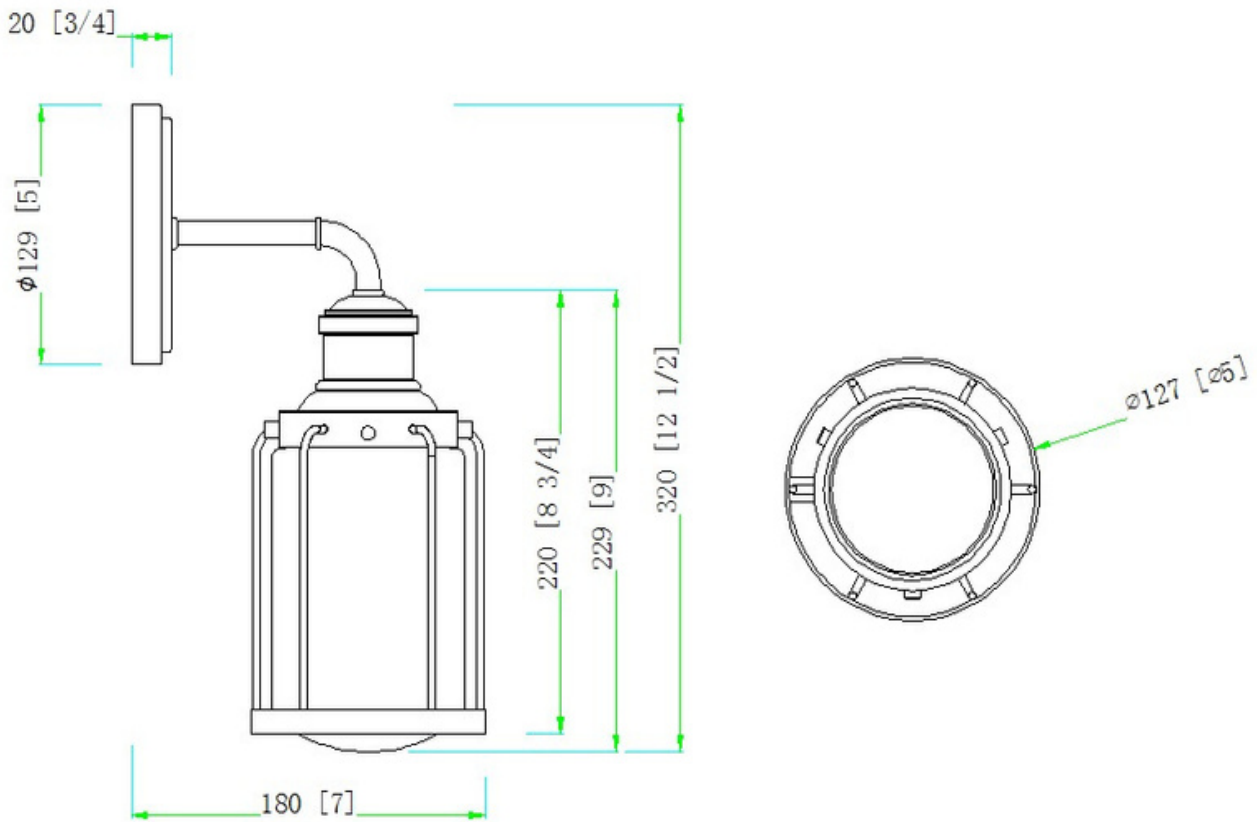

LED VANITY LIGHT

SPECIFICATIONS

- PRODUCT MODEL IVA-VL6000-1V-BK
- LAMP HOLDER 1xE26x60W Max (Not including Bulb)
- VOLTAGE 120V
- IP RATED DAMP LOCATION
- OPERATING TEMPRATURE -20~45°C
- MATERIAL STEEL
- FINISH MATTE BLACK
- MOUNTING WALL MOUNTING
- SHADE SHAPE Birdcage
- SHADE MATERIAL GLASS
- SHADE COLOR CLEAR GLASS
- WARRANTY 5-YEAR LIMITED
- FIXTURE SIZE L7"xW7"xH12-1/2"
- CASE QUANTITY 4 PACK
- INNER CARTON SIZE 39.50x23x17.50CM
- MASTER CARTON SIZE 48.50x40.50x37.50CM
- NET WEIGHT 3.15KG
- GROSS WEIGHT 6.35KG

SPECIFICATIONS

- PRODUCT MODEL IVA-VL6000-2V-BK
- LAMP HOLDER 2xE26x60W Max (Not including Bulb)
- VOLTAGE 120V
- IP RATED DAMP LOCATION
- OPERATING TEMPRATURE -20~45°C
- MATERIAL GLASS
- FINISH CLEAR GLASS
- MOUNTING WALL MOUNTING
- SHADE SHAPE Birdcage
- SHADE MATERIAL STEEL
- SHADE COLOR MATTE BLACK
- WARRANTY 5-YEAR LIMITED
- FIXTURE SIZE L14-1/4"xW6-1/2"xH11-3/4"
- CASE QUANTITY 1 PACK
- MASTER CARTON SIZE 42.50x37.50x21.50CM
- NET WEIGHT 1.58KG
- GROSS WEIGHT 2.55KG

SPECIFICATIONS

- PRODUCT MODEL IVA-VL6000-3V-BK
- LAMP HOLDER 3xE26x60W Max (Not including Bulb)
- VOLTAGE 120V
- IP RATED DAMP LOCATION
- OPERATING TEMPRATURE -20~45°C
- MATERIAL STEEL
- FINISH MATTE BLACK
- MOUNTING WALL MOUNTING
- SHADE SHAPE Birdcage
- SHADE MATERIAL GLASS
- SHADE COLOR CLEAR GLASS
- WARRANTY 5-YEAR LIMITED
- FIXTURE SIZE L23-3/4" xW6-1/2" xH11-3/4"
- CASE QUANTITY 1 PACK
- MASTER CARTON SIZE 66.50x37.50x21.50CM
- NET WEIGHT 2.40KG
- GROSS WEIGHT 3.50KG