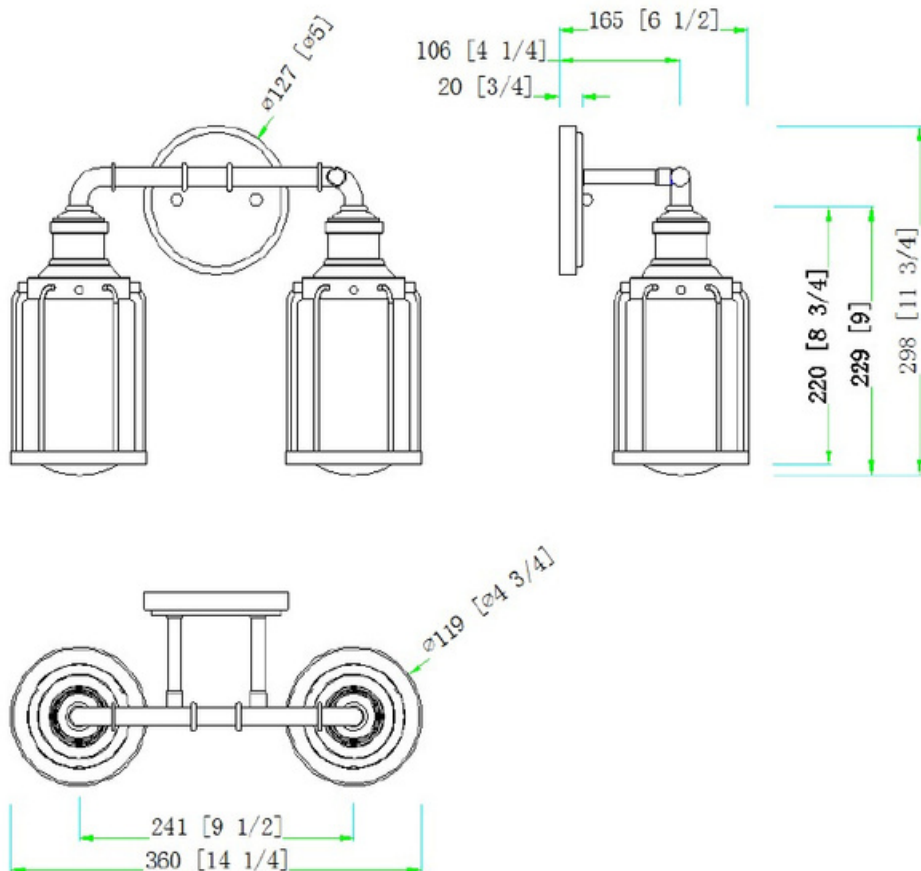

LED VANITY LIGHT

SPECIFICATIONS

- PRODUCT MODEL IVA-VL6000-1V-BK
- LAMP HOLDER 1xE26x60W Max (Not including Bulb)
- VOLTAGE 120V
- IP RATED DAMP LOCATION
- OPERATING TEMPRATURE -20~45°C
- MATERIAL STEEL
- FINISH MATTE BLACK
- MOUNTING WALL MOUNTING
- SHADE SHAPE Birdcage
- SHADE MATERIAL GLASS
- SHADE COLOR CLEAR GLASS
- WARRANTY 5-YEAR LIMITED
- FIXTURE SIZE L7"xW7"xH12-1/2"
- CASE QUANTITY 4 PACK
- INNER CARTON SIZE 39.50x23x17.50CM
- MASTER CARTON SIZE 48.50x40.50x37.50CM
- NET WEIGHT 3.15KG
- GROSS WEIGHT 6.35KG

SPECIFICATIONS

- PRODUCT MODEL IVA-VL6000-2V-BK
- LAMP HOLDER 2xE26x60W Max (Not including Bulb)
- VOLTAGE 120V
- IP RATED DAMP LOCATION
- OPERATING TEMPRATURE -20~45°C
- MATERIAL GLASS
- FINISH CLEAR GLASS
- MOUNTING WALL MOUNTING
- SHADE SHAPE Birdcage
- SHADE MATERIAL STEEL
- SHADE COLOR MATTE BLACK
- WARRANTY 5-YEAR LIMITED
- FIXTURE SIZE L14-1/4"xW6-1/2"xH11-3/4"
- CASE QUANTITY 1 PACK
- MASTER CARTON SIZE 42.50x37.50x21.50CM
- NET WEIGHT 1.58KG
- GROSS WEIGHT 2.55KG

SPECIFICATIONS

- PRODUCT MODEL IVA-VL6000-3V-BK
- LAMP HOLDER 3xE26x60W Max (Not including Bulb)
- VOLTAGE 120V
- IP RATED DAMP LOCATION
- OPERATING TEMPRATURE -20~45°C
- MATERIAL STEEL
- FINISH MATTE BLACK
- MOUNTING WALL MOUNTING
- SHADE SHAPE Birdcage
- SHADE MATERIAL GLASS
- SHADE COLOR CLEAR GLASS
- WARRANTY 5-YEAR LIMITED
- FIXTURE SIZE L23-3/4" xW6-1/2" xH11-3/4"
- CASE QUANTITY 1 PACK
- MASTER CARTON SIZE 66.50x37.50x21.50CM
- NET WEIGHT 2.40KG
- GROSS WEIGHT 3.50KG