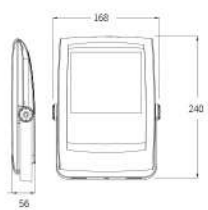

Multi-Function

Users can customize the lighting program freely as needed, support lighting up at day time especially.

Specification

Model	V2-PRO	V4-PRO	V6-PRO	V8-PRO
Led power (max)	4.8W max	9.0W max	13.5W max	18.5W max
Luminous flux (max)	880lm max	1,280lm max	2,480lm max	3,280lm max
Fixture dimension	240*168*56mm	305*235*56mm	375*275*56mm	375*275*56mm
Solar panel	12W 10V	25W 10V	35W 10V	50W 10V
PV Size	290*350*17mm	530*350*17mm	670*350*17mm	670*400*17mm
Lithium battery	6.4V 6AH (38.4WH)	6.4V 12AH (76.8WH)	6.4V 18AH (115WH)	6.4V 24AH (154WH)
Fixture color	Black / Customized			
Color tempature	3000K / 4000K / 6000K			
Beam angle	120°			
Housing material	Aluminium die casting			
Remote control	2.4G radio			
Microwave sensor	150° Up to 8m max			
Charging & Discharging time	4.5 / 15 hours			
Working temp.	-15 C ~ +70 C			
IP rate	IP65			
Certificates	CE ROHS			