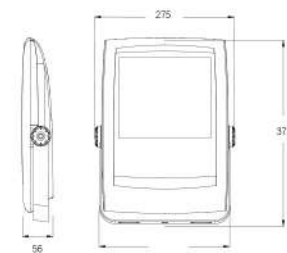

Multi-Function

Users can customize the lighting program freely as needed, support lighting up at day time especially.

Specification

Model	V2-PRO	V4-PRO	V6-PRO	V8-PRO
Led power (max)	4.8W max	9.0W max	13.5W max	18.5W max
Luminous flux (max)	880lm max	1,280lm max	2,480lm max	3,280lm max
Fixture dimension	240*168*56mm	305*235*56mm	375*275*56mm	375*275*56mm
Solar panel	12W 10V	25W 10V	35W 10V	50W 10V
PV Size	290*350*17mm	530*350*17mm	670*350*17mm	670*400*17mm
Lithium battery	6.4V 6AH (38.4WH)	6.4V 12AH (76.8WH)	6.4V 18AH (115WH)	6.4V 24AH (154WH)
Fixture color	Black / Customized			
Color tempature	3000K / 4000K / 6000K			
Beam angle	120°			
Housing material	Aluminium die casting			
Remote control	2.4G radio			
Microwave sensor	150° Up to 8m max			
Charging & Discharging time	4.5 / 15 hours			
Working temp.	-15 C ~ +70 C			
IP rate	IP65			
Certificates	CE ROHS			