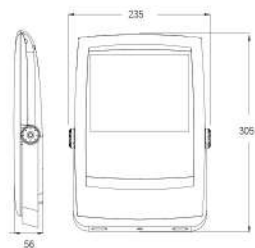

Multi-Function

Users can customize the lighting program freely as needed, support lighting up at day time especially.

Specification

Model	V2-PRO	V4-PRO	V6-PRO	V8-PRO
Led power (max)	4.8W max	9.0W max	13.5W max	18.5W max
Luminous flux (max)	880lm max	1,280lm max	2,480lm max	3,280lm max
Fixture dimension	240*168*56mm	305*235*56mm	375*275*56mm	375*275*56mm
Solar panel	12W 10V	25W 10V	35W 10V	50W 10V
PV Size	290*350*17mm	530*350*17mm	670*350*17mm	670*400*17mm
Lithium battery	6.4V 6AH (38.4WH)	6.4V 12AH (76.8WH)	6.4V 18AH (115WH)	6.4V 24AH (154WH)
Fixture color	Black / Customized			
Color tempature	3000K / 4000K / 6000K			
Beam angle	120°			
Housing material	Aluminium die casting			
Remote control	2.4G radio			
Microwave sensor	150° Up to 8m max			
Charging & Discharging time	4.5 / 15 hours			
Working temp.	-15 C ~ +70 C			
IP rate	IP65			
Certificates	CE ROHS			