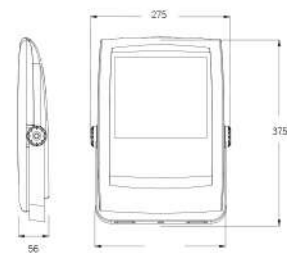

Multi-Function

Users can customize the lighting program freely as needed, support lighting up at day time especially.

Specification

Model	V2-PRO	V4-PRO	V6-PRO	V8-PRO
Led power (max)	4.8W max	9.0W max	13.5W max	18.5W max
Luminous flux (max)	880lm max	1,280lm max	2,480lm max	3,280lm max
Fixture dimension	240*168*56mm	305*235*56mm	375*275*56mm	375*275*56mm
Solar panel	12W 10V	25W 10V	35W 10V	50W 10V
PV Size	290*350*17mm	530*350*17mm	670*350*17mm	670*400*17mm
Lithium battery	6.4V 6AH (38.4WH)	6.4V 12AH (76.8WH)	6.4V 18AH (115WH)	6.4V 24AH (154WH)
Fixture color	Black / Customized			
Color tempature	3000K / 4000K / 6000K			
Beam angle	120°			
Housing material	Aluminium die casting			
Remote control	2.4G radio			
Microwave sensor	150° Up to 8m max			
Charging & Discharging time	4.5 / 15 hours			
Working temp.	-15 C ~ +70 C			
IP rate	IP65			
Certificates	CE ROHS			