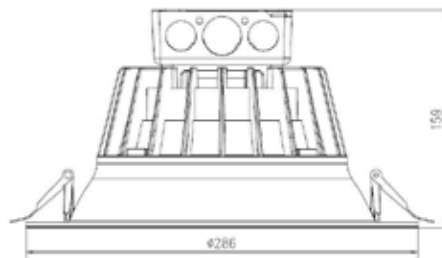

LED DOWN LIGHT

www.ledmyplace.com info@ledmyplace.com

LED DOWN LIGHT

WEN-D5110-40W-xxxx

Size : $\phi 286 \times 159$ mm(11.26x6.26")

Characteristics

Item Number	WEN-D5110-40W-xxxx
Description	10" LED Jbox Down Light
Voltage	120-277V AC
Power	40W
Dimmable	0-10V dimming
LED Type	2835
CRI	>80
Lumens	3000 lms
Color	2700K/3000K/4000K/5000K
Life time	50,000 hours
Certificate	ETL,Energy Star,FCC,Lighting Facts,LM79,LM80 pending