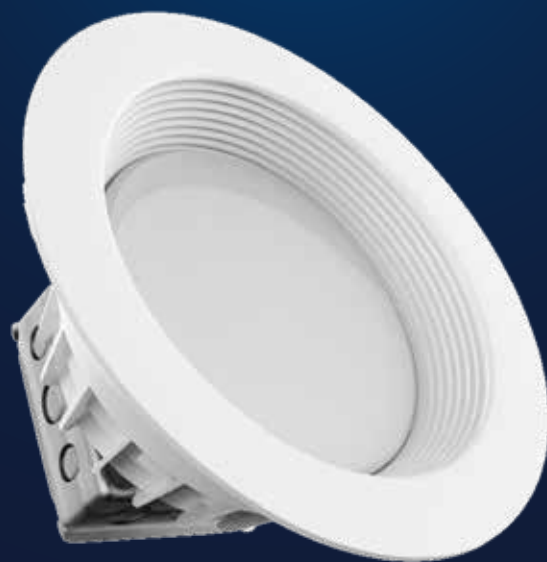

LED DOWN LIGHT

www.ledmyplace.com info@ledmyplace.com

LED DOWN LIGHT

WEN-D5110-40W-xxxx

Size : $\phi 286 \times 159$ mm(11.26x6.26")

Characteristics

Item Number	WEN-D5110-40W-xxxx
Description	10" LED Jbox Down Light
Voltage	120-277V AC
Power	40W
Dimmable	0-10V dimming
LED Type	2835
CRI	>80
Lumens	3000 lms
Color	2700K/3000K/4000K/5000K
Life time	50,000 hours
Certificate	ETL,Energy Star,FCC,Lighting Facts,LM79,LM80 pending

Features

- Energy efficient: save up to 80% in energy costs
- High lumen output
- Mercury-free
- Instant-on light
- For dry, damp,wet location
- 50,000 hours lifetime
- CCT:2700-5000K
- 5 years manufacturer warranty