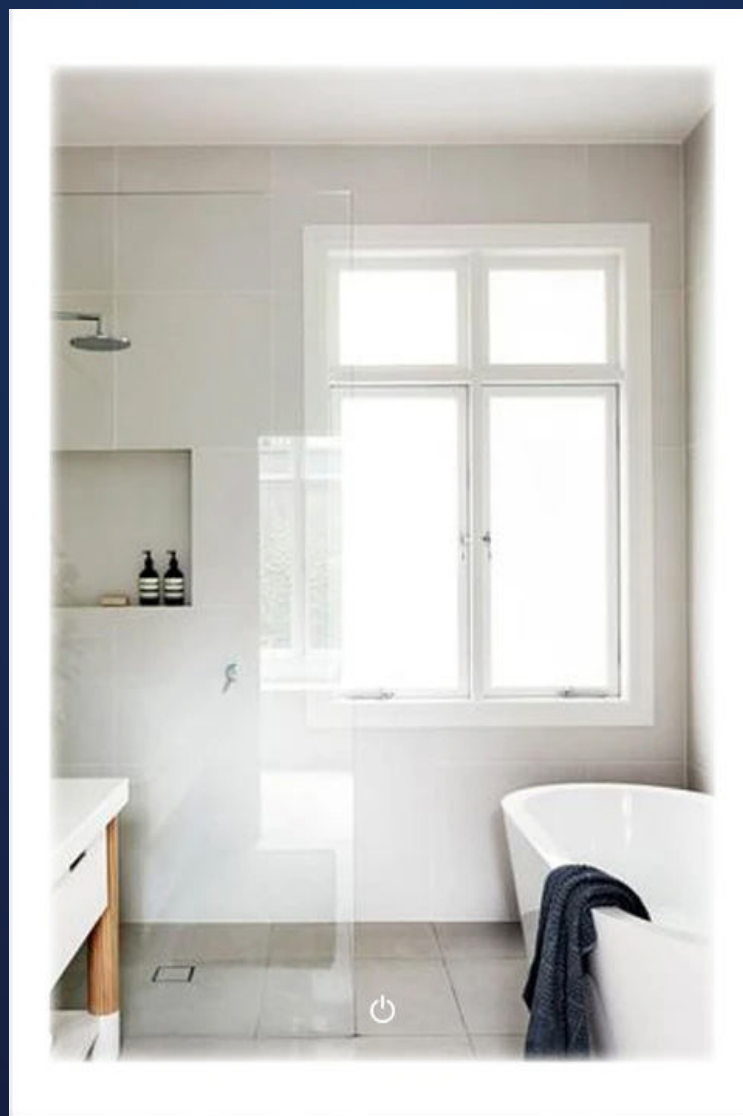

24" x 36" LED Vanity Mirror

LIGHTED MIRROR

QUESTIONS OR CONCERNS CONTACT AT: LEDMYPLACE
 Email: info@ledmyplace.com
 Monday through Friday 8:00 AM to 5:00 PM E.S.T.
 www.ledmyplace.com

WEN-ENE-AL Series

WEN-ENE-AL Series

Specifications:

Model	SIZE	Input Power	CRI	Wattage	3K Lumens	4K Lumens	6K Lumens
WEN-ENE-AC-2436	24"x36"	110-240V	90+	31W	2200	2400	2600

• Material:

Mirror	5mm Copper Free
LED	120chips/m, SMD2835
Driver	IP65, 110-240V, Mean Well Brand
Housing	6063 Aluminium Alloy
Function	Demister & Touch Switch
Waterproof Rating	IP44

• Features:

- Ultra clear glass mirror
- Full range stepless CCT adjustable
- High Lumens, high CRI
- IP65 driver, 110-240V
- Mirror defogger included
- Wall switch control supported
- Easy to install and operate.