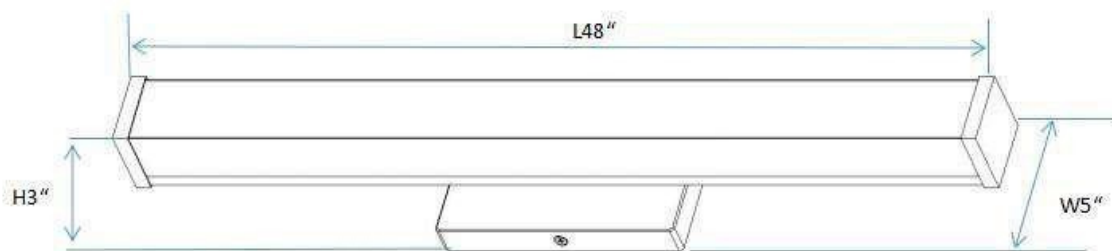

SPECIFICATIONS

- Product Model IVA-VL00AC30-36IN-BN-TNB •WATTS AC 30W
- LUMENS 2100LM
- COLOR TEMPERATURE 3000K/4000K/ 5000K CCT CHANGABLE
- CRI RA>80
- VOLTAGE 120V DIMMABLE
- IP RATED ETL DAMP LOCATION •OPERATING TEMPRATURE -20~45°C
- MATERIAL STEEL+ ACRYLIC
- FINISH BRUSHED NICKEL •MOUNTING WALL MOUNTING
- SHADE SHAPE RECTANGLE
- SHADE MATERIAL ACRYLIC
- SHADE COLOR WHITE
- WARRANTY 5-YEAR LIMITED
- FIXTURE SIZE 36"x5"x3"
- CASE QUANTITY 6 PACK
- INNER CARTON SIZE 95.7x13.5x10CM
- NET WEIGHT 1.07 KG
- GROSS WEIGHT 1.47KG
- MASTER CARTON SIZE 97x29x33CM
- NET WEIGHT 6.42KG
- GROSS WEIGHT 9.80KG

SPECIFICATIONS

- Product Model IVA-VL00AC30-36IN-ORB-TNB •WATTS AC 30W
- LUMENS 2100LM
- COLOR TEMPERATURE 3000K/4000K/ 5000K CCT CHANGABLE
- CRI RA>80
- VOLTAGE 120V DIMMABLE
- IP RATED ETL DAMP LOCATION •OPERATING TEMPRATURE -20~45°C
- MATERIAL STEEL+ ACRYLIC
- FINISH OIL RUBBED BRONZE •MOUNTING WALL MOUNTING
- SHADE SHAPE RECTANGLE
- SHADE MATERIAL ACRYLIC
- SHADE COLOR WHITE
- WARRANTY 5-YEAR LIMITED
- FIXTURE SIZE 36"x5"x3"
- CASE QUANTITY 6 PACK
- INNER CARTON SIZE 95.7x13.5x10CM
- NET WEIGHT 1.07 KG
- GROSS WEIGHT 1.47KG
- MASTER CARTON SIZE 97x29x33CM
- NET WEIGHT 6.42KG
- GROSS WEIGHT 9.80KG

SPECIFICATIONS

- Product Model IVA-VL00AC35-48IN-BN-TNB •WATTS AC 35W
- LUMENS 2450LM
- COLOR TEMPERATURE 3000K/4000K/ 5000K CCT CHANGABLE
- CRI RA>80
- VOLTAGE 120V DIMMABLE
- IP RATED ETL DAMP LOCATION •OPERATING TEMPRATURE -20~45°C
- MATERIAL STEEL+ ACRYLIC
- FINISH BRUSHED NICKEL •MOUNTING WALL MOUNTING
- SHADE SHAPE RECTANGLE
- SHADE MATERIAL ACRYLIC
- SHADE COLOR WHITE
- WARRANTY 5-YEAR LIMITED
- FIXTURE SIZE 48"x5"x3"
- CASE QUANTITY 6 PACK
- INNER CARTON SIZE 124.5x13.5x10CM
- NET WEIGHT 1.30 KG
- GROSS WEIGHT 1.76KG
- MASTER CARTON SIZE 126x29x33CM
- NET WEIGHT 7.83KG
- GROSS WEIGHT 11.89KG