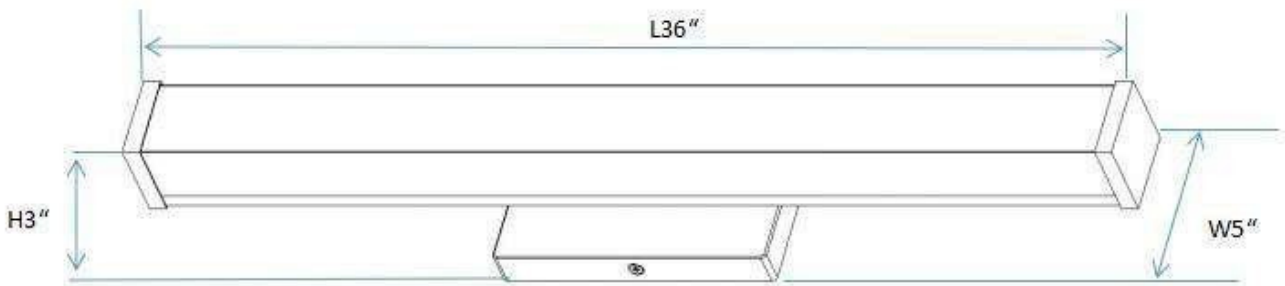

SPECIFICATIONS

- Product Model IVA-VL00AC25-24IN-ORB-TNB •WATTS AC 25W
- LUMENS 1750LM
- COLOR TEMPERATURE 3000K/4000K/ 5000K CCT CHANGABLE
- CRI RA>80
- VOLTAGE 120V DIMMABLE
- IP RATED ETL DAMP LOCATION •OPERATING TEMPRATURE -20~45°C
- MATERIAL STEEL+ ACRYLIC
- FINISH OIL RUBBED BRONZE •MOUNTING WALL MOUNTING
- SHADE SHAPE RECTANGLE
- SHADE MATERIAL ACRYLIC
- SHADE COLOR WHITE
- WARRANTY 5-YEAR LIMITED
- FIXTURE SIZE L24" xW5" xH3"
- CASE QUANTITY 6 PACK
- INNER CARTON SIZE 65.5x13.5x10CM
- NET WEIGHT 0.81 KG
- GROSS WEIGHT 1.13KG
- MASTER CARTON SIZE 67x29x33CM
- NET WEIGHT 4.83KG
- GROSS WEIGHT 7.79KG

SPECIFICATIONS

- Product Model IVA-VL00AC30-36IN-BN-TNB •WATTS AC 30W
- LUMENS 2100LM
- COLOR TEMPERATURE 3000K/4000K/ 5000K CCT CHANGABLE
- CRI RA>80
- VOLTAGE 120V DIMMABLE
- IP RATED ETL DAMP LOCATION •OPERATING TEMPRATURE -20~45°C
- MATERIAL STEEL+ ACRYLIC
- FINISH BRUSHED NICKEL •MOUNTING WALL MOUNTING
- SHADE SHAPE RECTANGLE
- SHADE MATERIAL ACRYLIC
- SHADE COLOR WHITE
- WARRANTY 5-YEAR LIMITED
- FIXTURE SIZE 36"x5"x3"
- CASE QUANTITY 6 PACK
- INNER CARTON SIZE 95.7x13.5x10CM
- NET WEIGHT 1.07 KG
- GROSS WEIGHT 1.47KG
- MASTER CARTON SIZE 97x29x33CM
- NET WEIGHT 6.42KG
- GROSS WEIGHT 9.80KG

SPECIFICATIONS

- Product Model IVA-VL00AC30-36IN-ORB-TNB •WATTS AC 30W
- LUMENS 2100LM
- COLOR TEMPERATURE 3000K/4000K/ 5000K CCT CHANGABLE
- CRI RA>80
- VOLTAGE 120V DIMMABLE
- IP RATED ETL DAMP LOCATION •OPERATING TEMPRATURE -20~45°C
- MATERIAL STEEL+ ACRYLIC
- FINISH OIL RUBBED BRONZE •MOUNTING WALL MOUNTING
- SHADE SHAPE RECTANGLE
- SHADE MATERIAL ACRYLIC
- SHADE COLOR WHITE
- WARRANTY 5-YEAR LIMITED
- FIXTURE SIZE 36"x5"x3"
- CASE QUANTITY 6 PACK
- INNER CARTON SIZE 95.7x13.5x10CM
- NET WEIGHT 1.07 KG
- GROSS WEIGHT 1.47KG
- MASTER CARTON SIZE 97x29x33CM
- NET WEIGHT 6.42KG
- GROSS WEIGHT 9.80KG