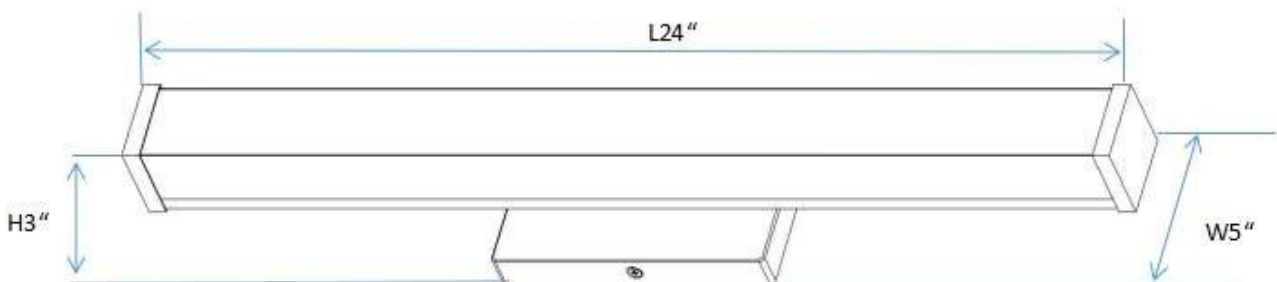

LED VANITY LIGHT

SPECIFICATIONS

- Product Model IVA-VL00AC25-24IN-BN-TNB •WATTS AC 25W
- LUMENS 1750LM
- COLOR TEMPERATURE 3000K/4000K/ 5000K CCT CHANGABLE
- CRI RA>80
- VOLTAGE 120V DIMMABLE
- IP RATED ETL DAMP LOCATION •OPERATING TEMPRATURE -20~45°C
- MATERIAL STEEL+ ACRYLIC
- FINISH BRUSHED NICKEL •MOUNTING WALL MOUNTING
- SHADE SHAPE RECTANGLE
- SHADE MATERIAL ACRYLIC
- SHADE COLOR WHITE
- WARRANTY 5-YEAR LIMITED
- FIXTURE SIZE L24" xW5" xH3"
- CASE QUANTITY 6 PACK
- INNER CARTON SIZE 65.5x13.5x10CM
- NET WEIGHT 0.81 KG
- GROSS WEIGHT 1.13KG
- MASTER CARTON SIZE 67x29x33CM
- NET WEIGHT 4.83KG
- GROSS WEIGHT 7.79KG

SPECIFICATIONS

- Product Model IVA-VL00AC25-24IN-ORB-TNB •WATTS AC 25W
- LUMENS 1750LM
- COLOR TEMPERATURE 3000K/4000K/ 5000K CCT CHANGABLE
- CRI RA>80
- VOLTAGE 120V DIMMABLE
- IP RATED ETL DAMP LOCATION •OPERATING TEMPRATURE -20~45°C
- MATERIAL STEEL+ ACRYLIC
- FINISH OIL RUBBED BRONZE •MOUNTING WALL MOUNTING
- SHADE SHAPE RECTANGLE
- SHADE MATERIAL ACRYLIC
- SHADE COLOR WHITE
- WARRANTY 5-YEAR LIMITED
- FIXTURE SIZE L24" xW5" xH3"
- CASE QUANTITY 6 PACK
- INNER CARTON SIZE 65.5x13.5x10CM
- NET WEIGHT 0.81 KG
- GROSS WEIGHT 1.13KG
- MASTER CARTON SIZE 67x29x33CM
- NET WEIGHT 4.83KG
- GROSS WEIGHT 7.79KG

SPECIFICATIONS

- Product Model IVA-VL00AC30-36IN-BN-TNB •WATTS AC 30W
- LUMENS 2100LM
- COLOR TEMPERATURE 3000K/4000K/ 5000K CCT CHANGABLE
- CRI RA>80
- VOLTAGE 120V DIMMABLE
- IP RATED ETL DAMP LOCATION •OPERATING TEMPRATURE -20~45°C
- MATERIAL STEEL+ ACRYLIC
- FINISH BRUSHED NICKEL •MOUNTING WALL MOUNTING
- SHADE SHAPE RECTANGLE
- SHADE MATERIAL ACRYLIC
- SHADE COLOR WHITE
- WARRANTY 5-YEAR LIMITED
- FIXTURE SIZE 36"x5"x3"
- CASE QUANTITY 6 PACK
- INNER CARTON SIZE 95.7x13.5x10CM
- NET WEIGHT 1.07 KG
- GROSS WEIGHT 1.47KG
- MASTER CARTON SIZE 97x29x33CM
- NET WEIGHT 6.42KG
- GROSS WEIGHT 9.80KG