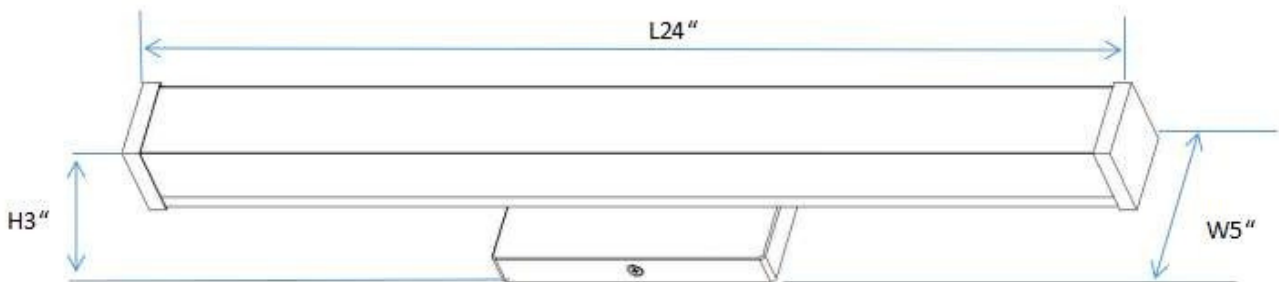

LED VANITY LIGHT

SPECIFICATIONS

- Product Model IVA-VL00AC25-24IN-BN-TNB •WATTS AC 25W
- LUMENS 1750LM
- COLOR TEMPERATURE 3000K/4000K/ 5000K CCT CHANGABLE
- CRI RA>80
- VOLTAGE 120V DIMMABLE
- IP RATED ETL DAMP LOCATION •OPERATING TEMPRATURE -20~45°C
- MATERIAL STEEL+ ACRYLIC
- FINISH BRUSHED NICKEL •MOUNTING WALL MOUNTING
- SHADE SHAPE RECTANGLE
- SHADE MATERIAL ACRYLIC
- SHADE COLOR WHITE
- WARRANTY 5-YEAR LIMITED
- FIXTURE SIZE L24" xW5" xH3"
- CASE QUANTITY 6 PACK
- INNER CARTON SIZE 65.5x13.5x10CM
- NET WEIGHT 0.81 KG
- GROSS WEIGHT 1.13KG
- MASTER CARTON SIZE 67x29x33CM
- NET WEIGHT 4.83KG
- GROSS WEIGHT 7.79KG

SPECIFICATIONS

- Product Model IVA-VL00AC25-24IN-ORB-TNB •WATTS AC 25W
- LUMENS 1750LM
- COLOR TEMPERATURE 3000K/4000K/ 5000K CCT CHANGABLE
- CRI RA>80
- VOLTAGE 120V DIMMABLE
- IP RATED ETL DAMP LOCATION •OPERATING TEMPRATURE -20~45°C
- MATERIAL STEEL+ ACRYLIC
- FINISH OIL RUBBED BRONZE •MOUNTING WALL MOUNTING
- SHADE SHAPE RECTANGLE
- SHADE MATERIAL ACRYLIC
- SHADE COLOR WHITE
- WARRANTY 5-YEAR LIMITED
- FIXTURE SIZE L24" xW5" xH3"
- CASE QUANTITY 6 PACK
- INNER CARTON SIZE 65.5x13.5x10CM
- NET WEIGHT 0.81 KG
- GROSS WEIGHT 1.13KG
- MASTER CARTON SIZE 67x29x33CM
- NET WEIGHT 4.83KG
- GROSS WEIGHT 7.79KG

SPECIFICATIONS

- Product Model IVA-VL00AC30-36IN-BN-TNB •WATTS AC 30W
- LUMENS 2100LM
- COLOR TEMPERATURE 3000K/4000K/ 5000K CCT CHANGABLE
- CRI RA>80
- VOLTAGE 120V DIMMABLE
- IP RATED ETL DAMP LOCATION •OPERATING TEMPRATURE -20~45°C
- MATERIAL STEEL+ ACRYLIC
- FINISH BRUSHED NICKEL •MOUNTING WALL MOUNTING
- SHADE SHAPE RECTANGLE
- SHADE MATERIAL ACRYLIC
- SHADE COLOR WHITE
- WARRANTY 5-YEAR LIMITED
- FIXTURE SIZE 36"x5"x3"
- CASE QUANTITY 6 PACK
- INNER CARTON SIZE 95.7x13.5x10CM
- NET WEIGHT 1.07 KG
- GROSS WEIGHT 1.47KG
- MASTER CARTON SIZE 97x29x33CM
- NET WEIGHT 6.42KG
- GROSS WEIGHT 9.80KG