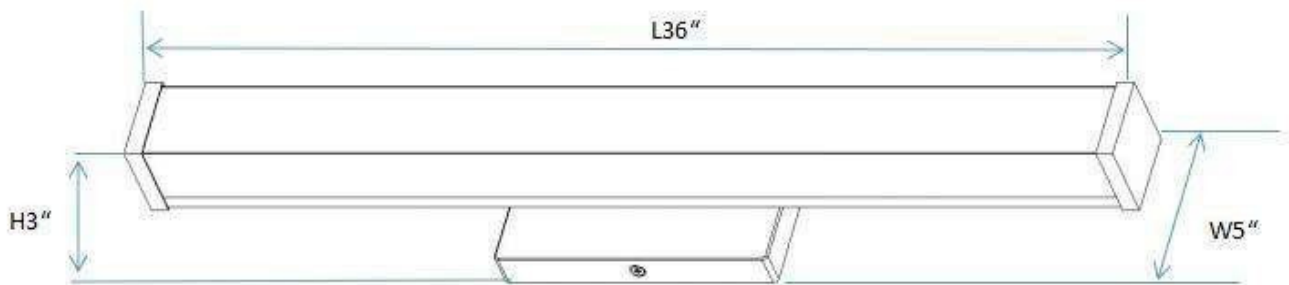

LED VANITY LIGHT

SPECIFICATIONS

- Product Model IVA-VL00AC25-24IN-BN-TNB •WATTS AC 25W
- LUMENS 1750LM
- COLOR TEMPERATURE 3000K/4000K/ 5000K CCT CHANGABLE
- CRI RA>80
- VOLTAGE 120V DIMMABLE
- IP RATED ETL DAMP LOCATION •OPERATING TEMPRATURE -20~45°C
- MATERIAL STEEL+ ACRYLIC
- FINISH BRUSHED NICKEL •MOUNTING WALL MOUNTING
- SHADE SHAPE RECTANGLE
- SHADE MATERIAL ACRYLIC
- SHADE COLOR WHITE
- WARRANTY 5-YEAR LIMITED
- FIXTURE SIZE L24" xW5" xH3"
- CASE QUANTITY 6 PACK
- INNER CARTON SIZE 65.5x13.5x10CM
- NET WEIGHT 0.81 KG
- GROSS WEIGHT 1.13KG
- MASTER CARTON SIZE 67x29x33CM
- NET WEIGHT 4.83KG
- GROSS WEIGHT 7.79KG

SPECIFICATIONS

- Product Model IVA-VL00AC25-24IN-ORB-TNB •WATTS AC 25W
- LUMENS 1750LM
- COLOR TEMPERATURE 3000K/4000K/ 5000K CCT CHANGABLE
- CRI RA>80
- VOLTAGE 120V DIMMABLE
- IP RATED ETL DAMP LOCATION •OPERATING TEMPRATURE -20~45°C
- MATERIAL STEEL+ ACRYLIC
- FINISH OIL RUBBED BRONZE •MOUNTING WALL MOUNTING
- SHADE SHAPE RECTANGLE
- SHADE MATERIAL ACRYLIC
- SHADE COLOR WHITE
- WARRANTY 5-YEAR LIMITED
- FIXTURE SIZE L24" xW5" xH3"
- CASE QUANTITY 6 PACK
- INNER CARTON SIZE 65.5x13.5x10CM
- NET WEIGHT 0.81 KG
- GROSS WEIGHT 1.13KG
- MASTER CARTON SIZE 67x29x33CM
- NET WEIGHT 4.83KG
- GROSS WEIGHT 7.79KG

SPECIFICATIONS

- Product Model IVA-VL00AC30-36IN-BN-TNB •WATTS AC 30W
- LUMENS 2100LM
- COLOR TEMPERATURE 3000K/4000K/ 5000K CCT CHANGABLE
- CRI RA>80
- VOLTAGE 120V DIMMABLE
- IP RATED ETL DAMP LOCATION •OPERATING TEMPRATURE -20~45°C
- MATERIAL STEEL+ ACRYLIC
- FINISH BRUSHED NICKEL •MOUNTING WALL MOUNTING
- SHADE SHAPE RECTANGLE
- SHADE MATERIAL ACRYLIC
- SHADE COLOR WHITE
- WARRANTY 5-YEAR LIMITED
- FIXTURE SIZE 36"x5"x3"
- CASE QUANTITY 6 PACK
- INNER CARTON SIZE 95.7x13.5x10CM
- NET WEIGHT 1.07 KG
- GROSS WEIGHT 1.47KG
- MASTER CARTON SIZE 97x29x33CM
- NET WEIGHT 6.42KG
- GROSS WEIGHT 9.80KG