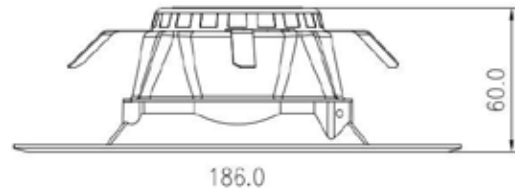

## LED DOWN LIGHT (Dimmable)

**WEN-D726-90-XXXX-S**

**Size :  $\Phi$ 186 x 60mm(7.32 x 2.36")**

### Characteristics

Item Number	WEN-D726-90-XXXX-S
Description	5/6" Smooth Square LED down light
Voltage	120V AC
Power	12W
Dimmable	Yes
LED Type	2835
CRI	>90
Lumens	850-950 lms
Color	2700K/3000K/4000K/5000K
Life time	50,000 hours
Certificate	<b>ETL, Energy Star,FCC,Lighting Facts,LM79,LM80</b>