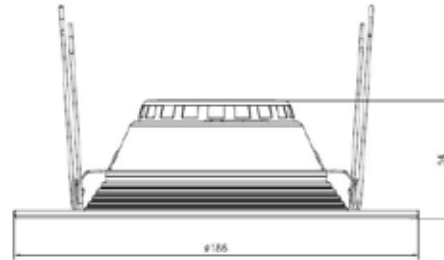

## LED DOWN LIGHT (Dimmable)

**WEN-D836-90-XXXX**

**Size :  $\Phi$  186x54mm(7.32x2.13")**