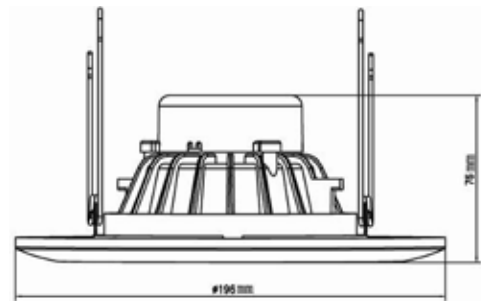

LED DOWN LIGHT

www.wenlighting.com info@wenlighting.com

LED DOWN LIGHT

WEN-D516-KT-XXXX

Size : Φ 196x76mm(7.72x2.99")

Characteristics

Item Number	WEN-D516-KT-XXXX
Description	6" LED Eyeball Down Light
Voltage	120V AC
Power	15W
Dimmable	Yes
LED Type	SMD
CRI	>90
Lumens	1000-1060 lms
Color	2700K/3000K/4000K/5000K
Life time	50,000 hours
Certificate	ETL,Energy Star,FCC,Lighting Facts,LM79,LM80